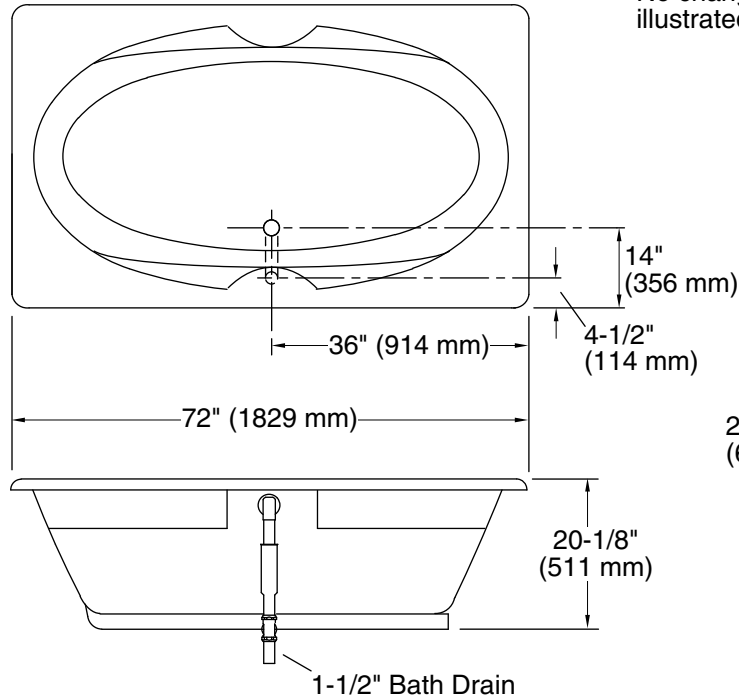

Features

- Generous 6-foot oval basin provides an incredibly spacious bathing area for up to two people.
- Molded lumbar support and armrests offer extra comfort while bathing.

Material

- Acrylic.

Installation

- Reversible drain.
- Drop-in.

Recommended Products/Accessories

- K-1283 Removable Apron
- K-1491 Bath/Whirlpool Pillow
- K-24916 Wireless Music Kit
- K-1601 Bath/Whirlpool Footstop
- K-7213 27" Cable Bath Drain
- K-7214 27" Cable Bath Drain
- K-7259 Brass toe tap bath drain
- K-23726 Drain treatment
- K-23732 Tub & shower cleaner
- K-37380 30" Rough-in Cable Bath Drain
- K-37383 Rough-in cable bath drain, PVC, 30" cable with tubing
- K-7265 Brass toe tap bath drain
- K-37386 rough-in cable drain, PVC, 30" cable
- K-7166-AF Bath Drain
- K-7161-AF 1-1/2" adjustable pop-up drain above- or through-floor

Color	Code	Description
	0	White
	96	Biscuit
	47	Almond

No change in measurements if connected with drain illustrated. (K-11677)

Technical Information

All product dimensions are nominal.

Installation:	Drop-in
Drain location:	Center
Basin area, bottom:	53" x 26" (1346 mm x 660 mm)
Basin area, top:	65" x 34" (1651 mm x 864 mm)
Weight:	51 lbs (23.1 kg)
Minimum floor load:	35 lbs/ft ² (170.9 kg/m ²)
Water depth:	15" (381 mm)
Water capacity:	78 gal (295.3 L)
Cutout:	Drop-in, 70-1/2" x 40-1/2" (1791 mm x 1029 mm)
Minimum flat for door:	2-11/16" (69 mm)

Notes

Measure your actual product for rough-in details.

Install this product according to the installation instructions.

The hot water supply should be 70% of the capacity of the bath or greater. Installations will vary.