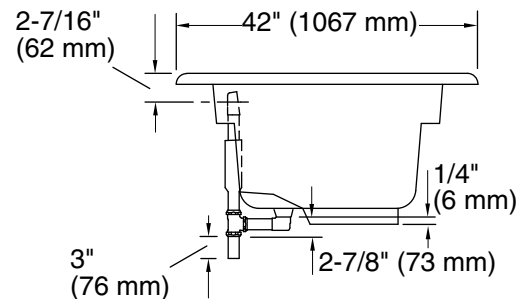

Color	Code	Description
	0	White
	96	Biscuit
	47	Almond

No change in measurements if connected with drain illustrated. (K-11677)

Technical Information

All product dimensions are nominal.

Installation:	Drop-in
Drain location:	Center
Basin area, bottom:	53" x 26" (1346 mm x 660 mm)
Basin area, top:	65" x 34" (1651 mm x 864 mm)
Weight:	51 lbs (23.1 kg)
Minimum floor load:	35 lbs/ft ² (170.9 kg/m ²)
Water depth:	15" (381 mm)
Water capacity:	78 gal (295.3 L)
Cutout:	Drop-in, 70-1/2" x 40-1/2" (1791 mm x 1029 mm)
Minimum flat for door:	2-11/16" (69 mm)

Notes

Measure your actual product for rough-in details.

Install this product according to the installation instructions.

The hot water supply should be 70% of the capacity of the bath or greater. Installations will vary.