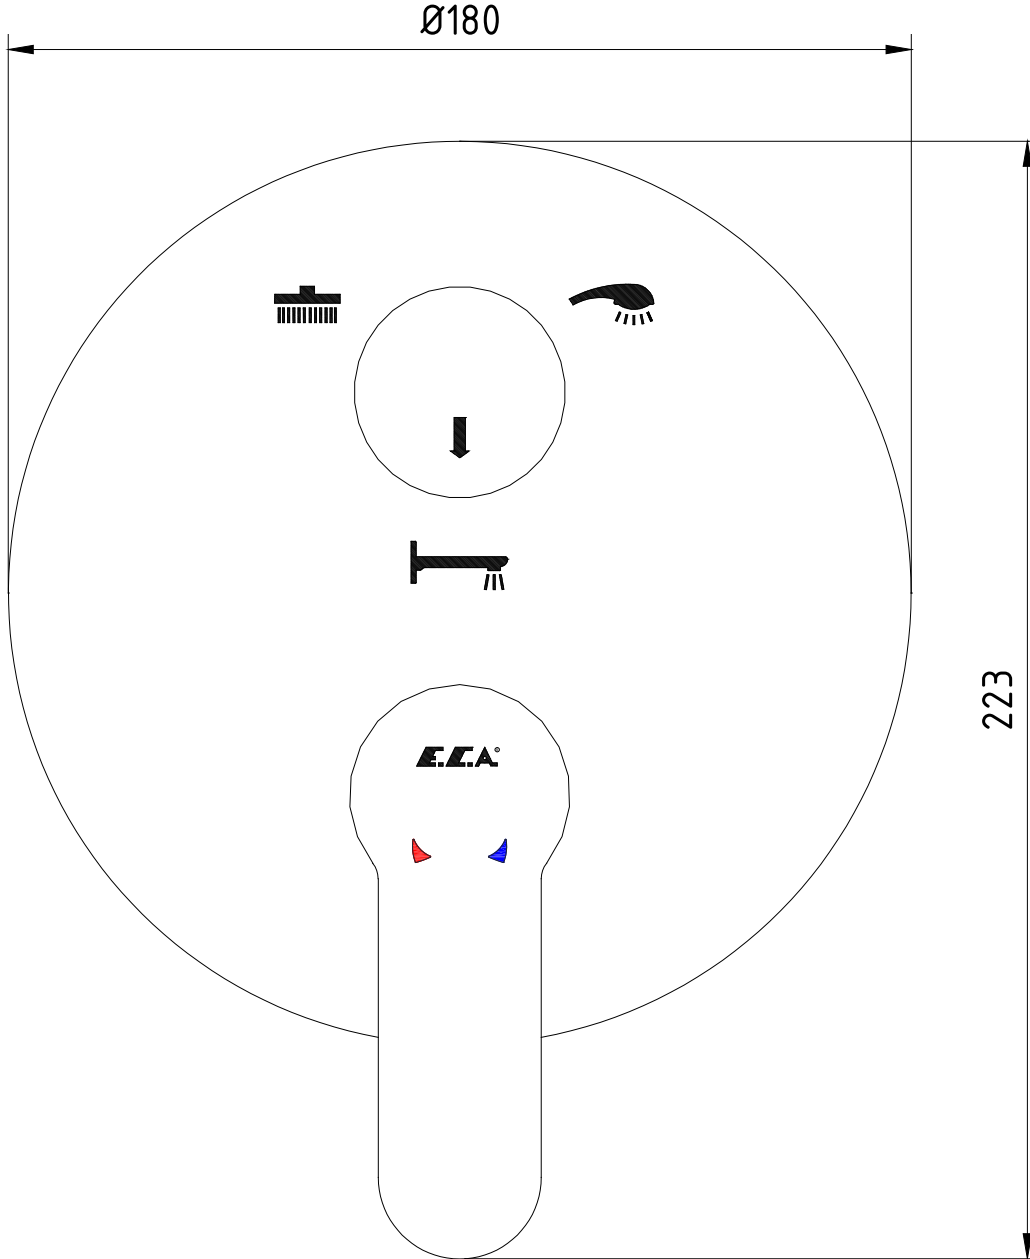

ANKASTRE BANYO/DUŐ BATARYALARI CONCEALED BATH/SHOWER MIXERS

E.C.A.®

Ürün Kodu : 102167308-Y - NİTA AnkaŖre Banyo Bataryası Sıva ÜŖtü Grubu - 3 Yollu (**İhracat Kodu:** 102167308EX-Y)

Product Code: 102167308-Y - NITA Concealed Bath Mixer Surface Mounted Group - 3 Way Diverter (**Export Code:** 102167308EX-Y)

*Localization product codes are available.

Mart 2020 / March 2020

www.eca.com.tr

E.C.A. önceden haber vermeksizin, ürünler ve ürünlerin teknik detaylarında deęişiklik yapma hakkını saklı tutar.

We reserve the right to alter product specification and colors and to make technical modifications without prior notice.

Elginkan