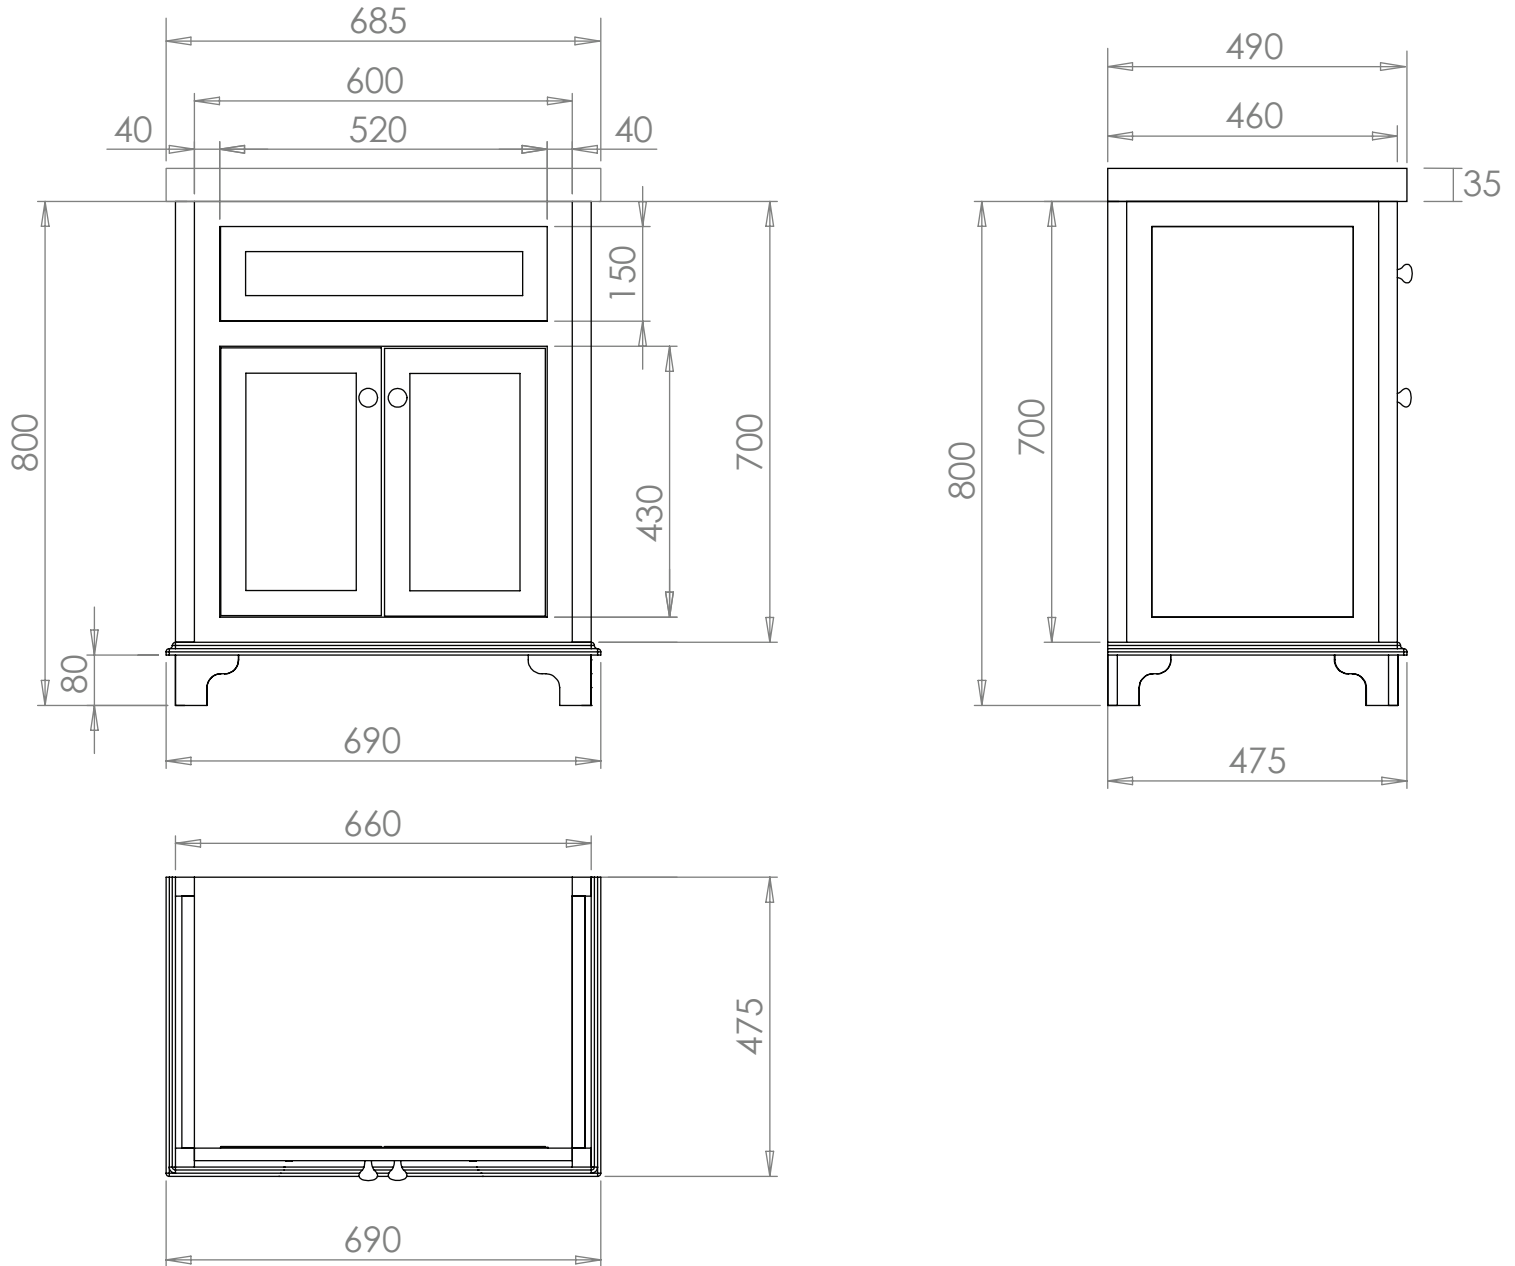

Furniture Collection	
Radcliffe	2 door vanity unit

**For use only with the Radcliffe vanity basin.
UNIT DOES NOT HAVE AN INTERNAL SHELF**

We recommend that all products are purchased with the assistance of a specialist bathroom retailer and always installed by an experienced installer who is a member of a recognized association. All sizes quoted are nominal: items may vary by plus minus 2% against the figures quoted. When planning installations where dimensions are critical, it is essential that the space allowed for individual items is physically checked. Imperial Bathrooms cannot be held liable for any costs associated with item not fitting in any given area. The contents of this statement are based on information correct at the time of publication. We reserve the right to make alterations and changes in product characteristics, fixing, packaging, operation etc. at any time without notice.