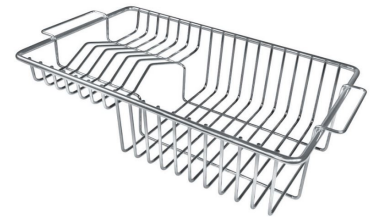

## OPTIONAL ACCESSORIES

Glass chopping board 8631 300

HPDE Chopping board 8657 001

HPDE Twin chopping board 8644 101

Iroko-wood chopping board with stainless steel colander 8644 042

Iroko-wood sliding chopping board 8644 041

Stainless steel plate rack 8100 201

Stainless steel plate rack 8100 303

White bowl 8153 100

Graters kit with ring-holder and food collection tray 8159 101

Stainless steel basket 8611 000

Stainless steel perforated tray 8151 000