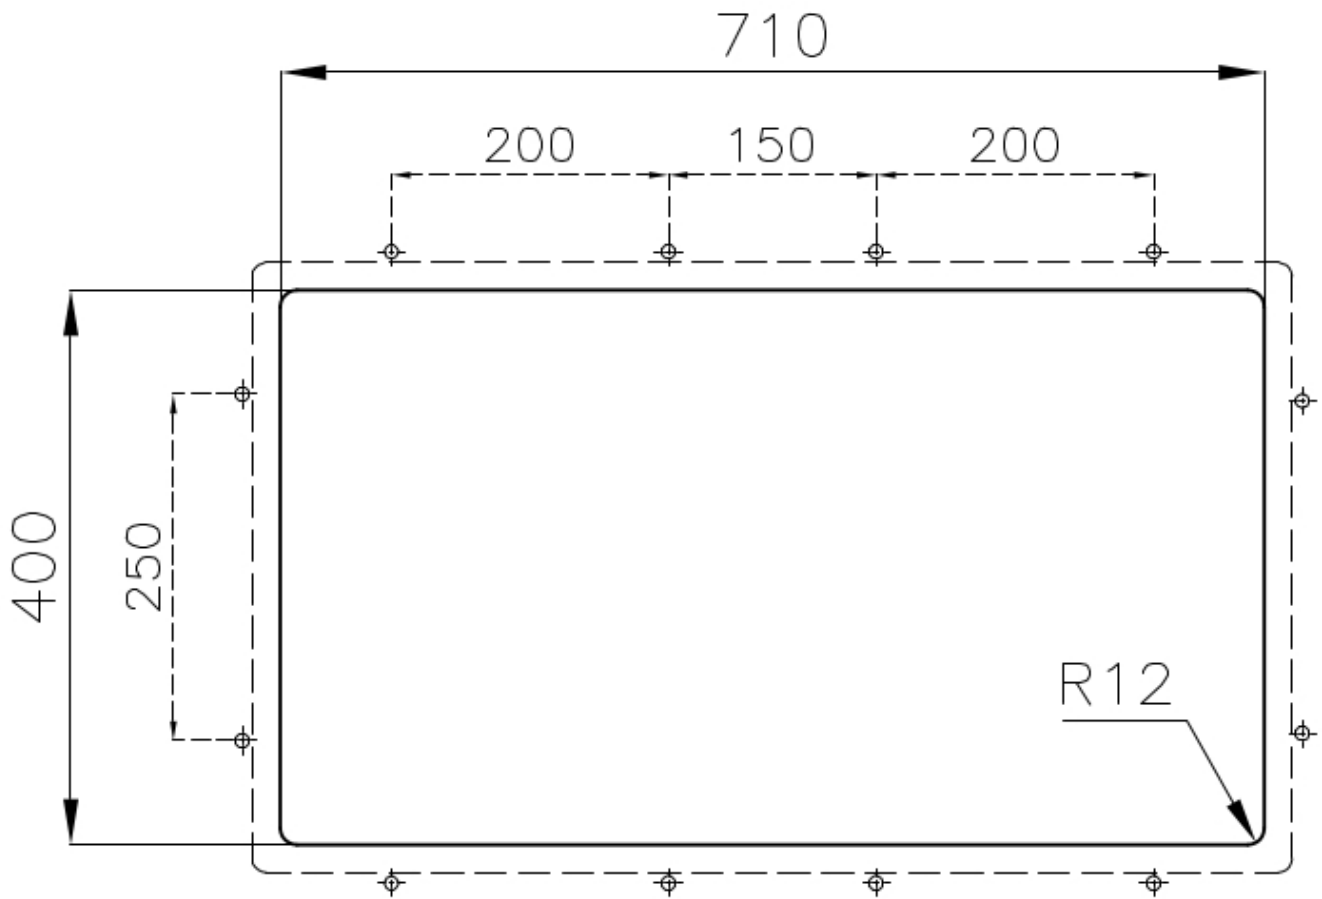

OPTIONAL ACCESSORIES