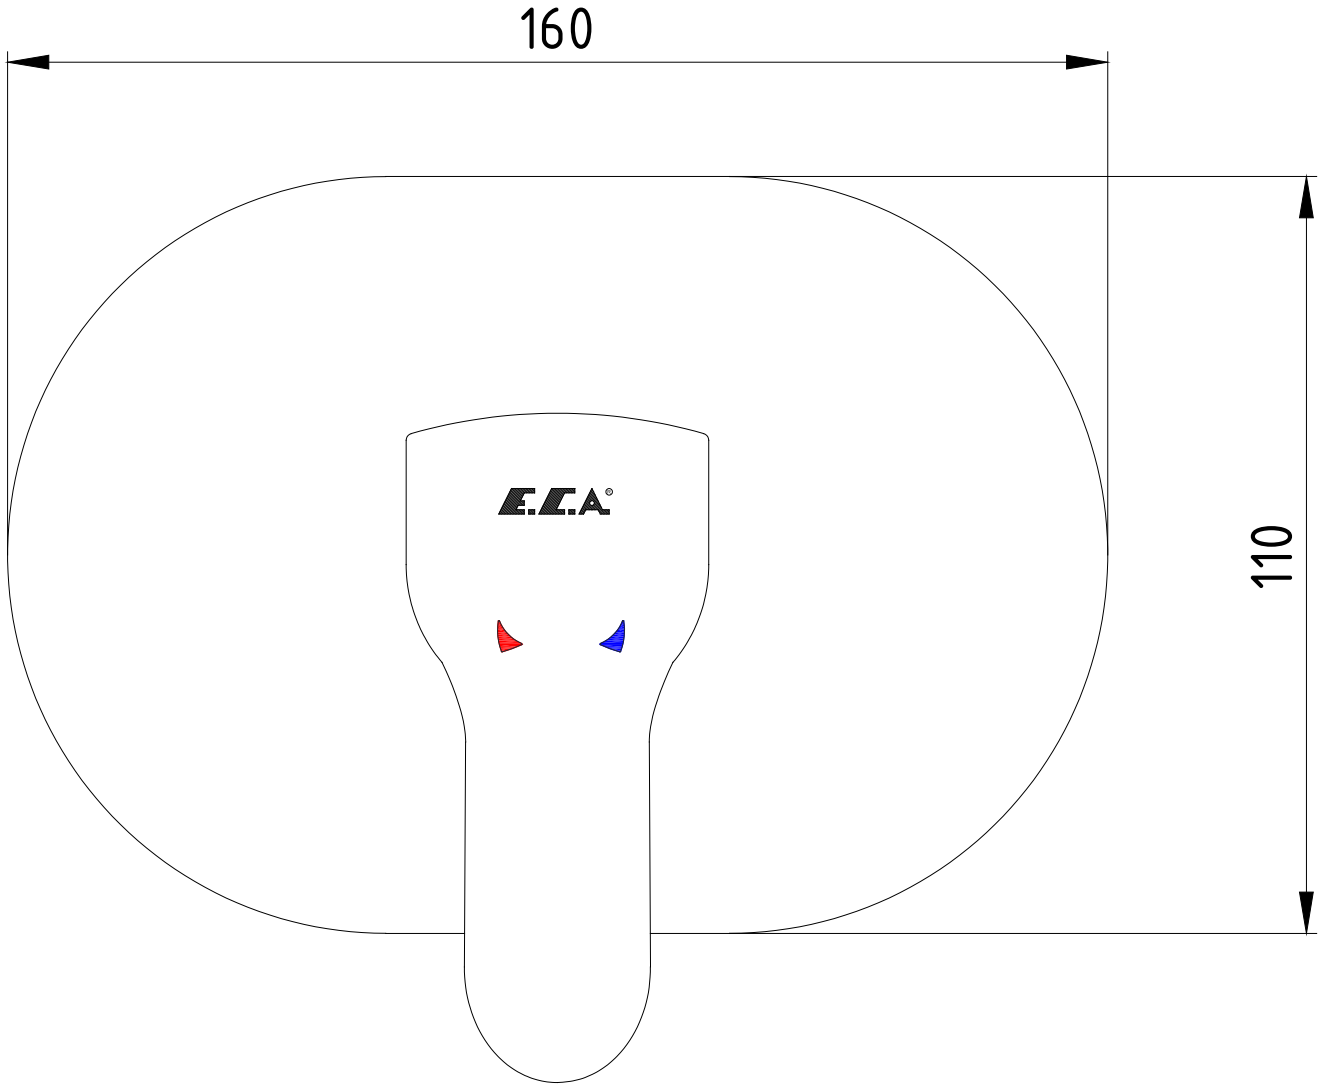

ANKASTRE BANYO/DUŐ BATARYALARI CONCEALED BATH/SHOWER MIXERS

E.C.A.®

Ürün Kodu : 102167109-E - STAR AnkaŖre Duő Bataryası Sıva ÜŖtü Grubu (İhracat Kodu: 102167109EX-E)

Product Code: 102167109-E - STAR Concealed Shower Mixer Surface Mounted Group (Export Code: 102167109EX-E)

*Localization product codes are available.

Mart 2020 / March 2020

www.eca.com.tr

E.C.A. önceden haber vermeksizin, ürünler ve ürünlerin teknik detaylarında deęişiklik yapma hakkını saklı tutar.

We reserve the right to alter product specification and colors and to make technical modifications without prior notice.

Elginkan