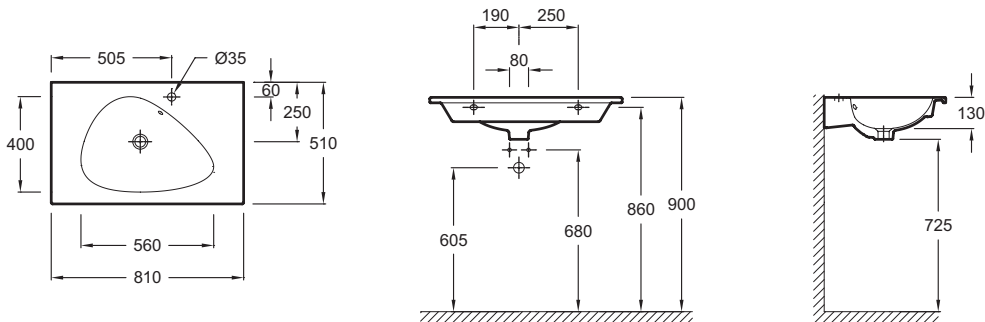

EXAR112

Collection: NOUVELLE VAGUE

Finish*:

00 - White

Features

- **DIMENSIONS:** 81 x 51 cm
- **MATERIAL:** Ceramic
- **TAP DRILLING:** 1 tap hole
- **OVERFLOW:** With
- **RECOMMENDED BRASSWARE:** Nouvelle Vague
- **WEIGHT:** 20 kg
- **INSTALLATION TYPE:** Self-supporting
- **GROUND/UNGROUND:** Without ground underside
- **NUMBER OF VANITY BASINS FOR VANITY TOPS:** Single basin

Installation benefits

- **CLEAN, NEAT INSTALLATION:** Bowl depth does not exceed total basin height, reduced cutout for top (trap, overflow channel and tap fittings)

Technical drawing

Product Specification: Vanity top 81 cm. EXAR112. Collection: NOUVELLE VAGUE. DIMENSIONS: 81 x 51 cm. WEIGHT: 20 kg. MATERIAL: Ceramic. INSTALLATION TYPE: Self-supporting. TAP DRILLING: 1 tap hole. GROUND/UNGROUND: Without ground underside. OVERFLOW: With. NUMBER OF VANITY BASINS FOR VANITY TOPS: Single basin. RECOMMENDED BRASSWARE: Nouvelle Vague.