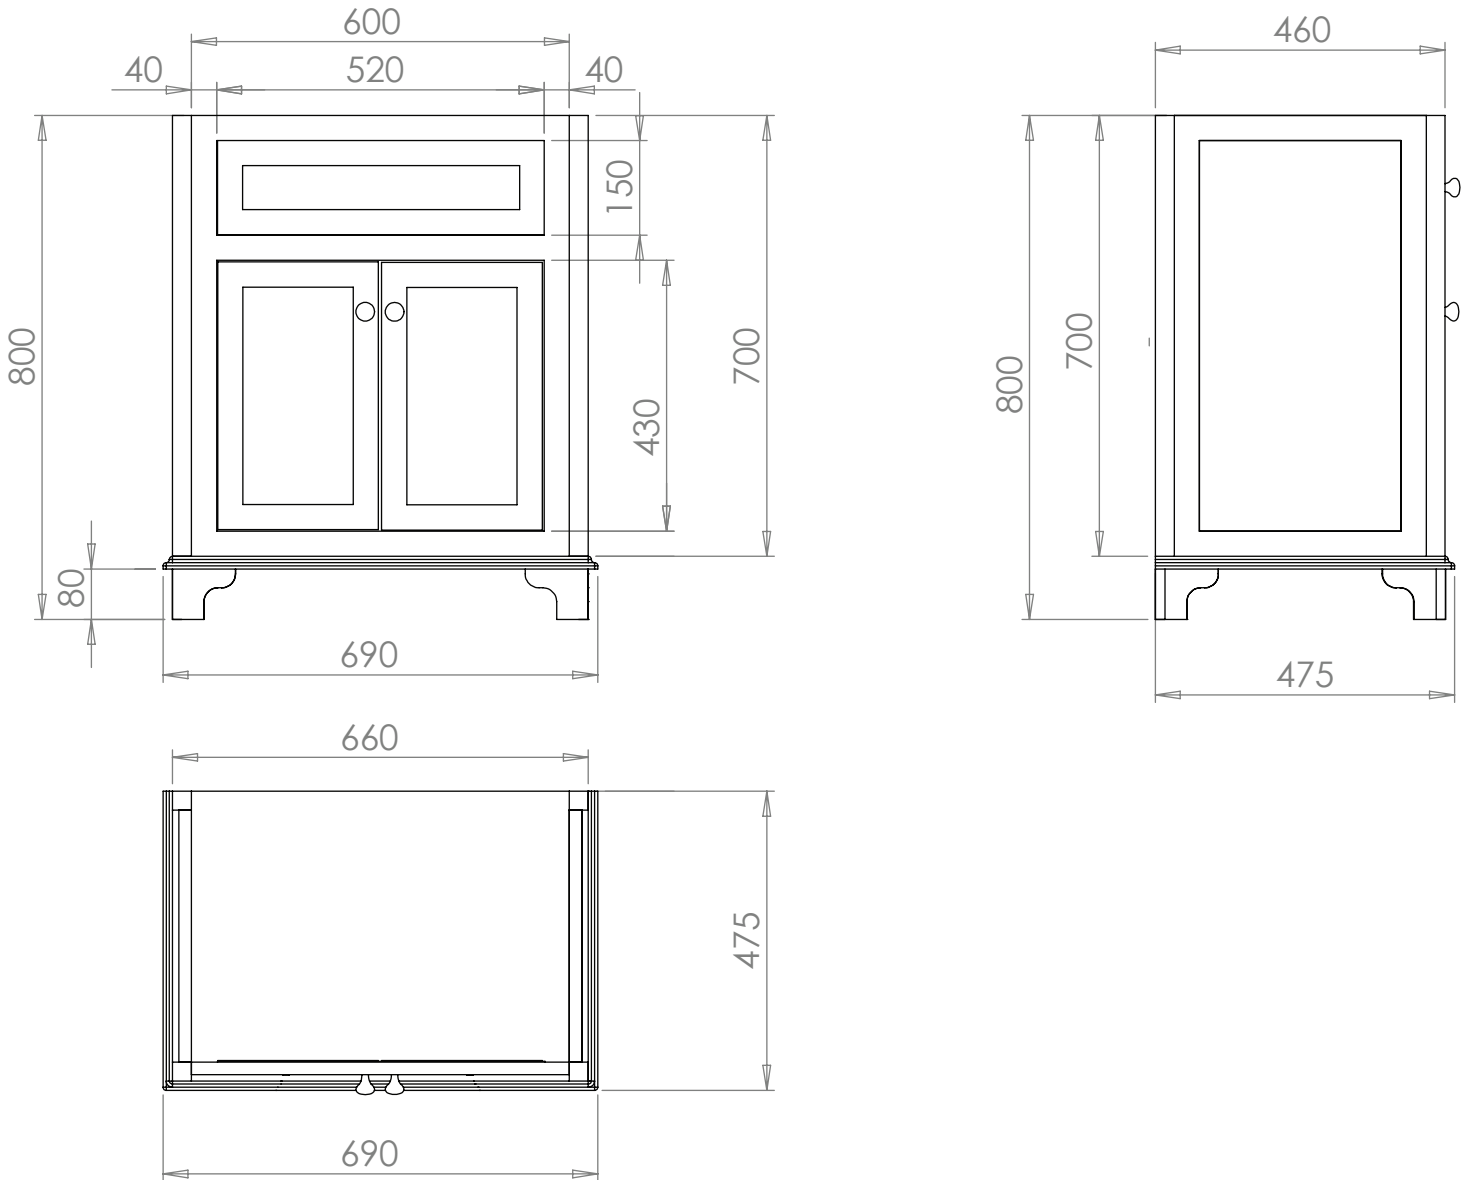

Furniture Collection	
Thurlestone	Vanity Unit

**For use only with the Radcliffe vanity basin.
UNIT DOES NOT HAVE AN INTERNAL SHELF**

We recommend that all products are purchased with the assistance of a specialist bathroom retailer and always installed by an experienced installer who is a member of a recognized association. All sizes quoted are nominal: items may vary by plus minus 2% against the figures quoted. When planning installations where dimensions are critical, it is essential that the space allowed for individual items is physically checked. Imperial Bathrooms cannot be held liable for any costs associated with item not fitting in any given area. The contents of this statement are based on information correct at the time of publication. We reserve the right to make alterations and changes in product characteristics, fixing, packaging, operation etc. at any time without notice.