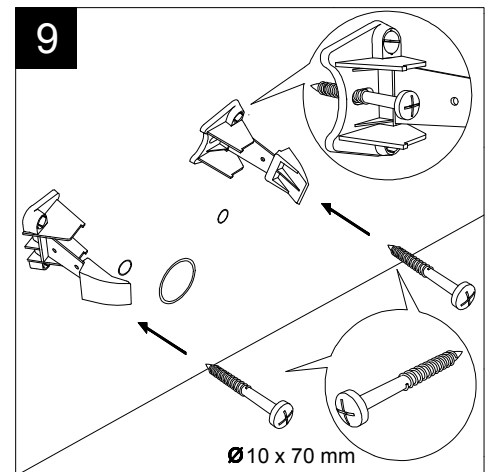

Guida all'installazione dei bidet a pavimento con kit di fissaggio a parete nascosto (cod. ACS51)

Serie: LIKE - BRIO - TOUCH - FLUT - SPEED

Installation guide for floor standing bidets with wall hidden fixing kit (cod. ACS51)

Series: LIKE - BRIO - TOUCH - FLUT - SPEED

①