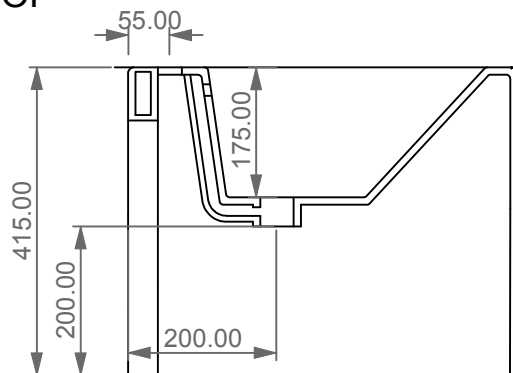

FRONT

LEFT

**GSG**  
CERAMIC DESIGN

Bidet a terra Oz monoforo  
(senza foro, tre fori su richiesta)  
Oz bidet back to wall one hole  
(no hole, three holes on request)

TOP

REAR

SECTION

Designation  
Bidet a terra Oz monoforo  
(senza foro, tre fori su richiesta)  
Oz bidet back to wall one hole  
(no hole, three holes on request)

Scale  
1:10

cod. OZBI01

**GSG**  
CERAMIC DESIGN

This drawing including the respected data may neither be duplicated nor modified nor altered without the consent of GSG Ceramic Design. The use of the data/technical drawings take place at users own risk and under exclusion of any liability of GSG Ceramic Design. The dimensions are not binding; products are subject to changes. Measurement shown may be subjected to small variations or are indicative.

Guida all'installazione dei bidet a pavimento con kit di fissaggio a parete nascosto (cod. ACS51)

Serie: LIKE - BRIO - TOUCH - FLUT - SPEED

*Installation guide for floor standing bidets with wall hidden fixing kit (cod. ACS51)*