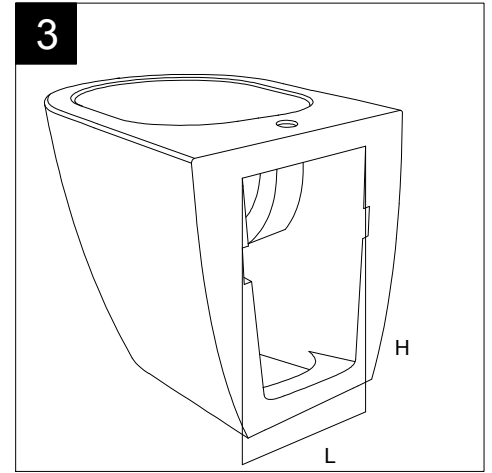

Guida all'installazione dei bidet a pavimento con kit di fissaggio a parete nascosto (cod. ACS51)

Serie: LIKE - BRIO - TOUCH - FLUT - SPEED

Installation guide for floor standing bidets with wall hidden fixing kit (cod. ACS51)

Series: LIKE - BRIO - TOUCH - FLUT - SPEED

①