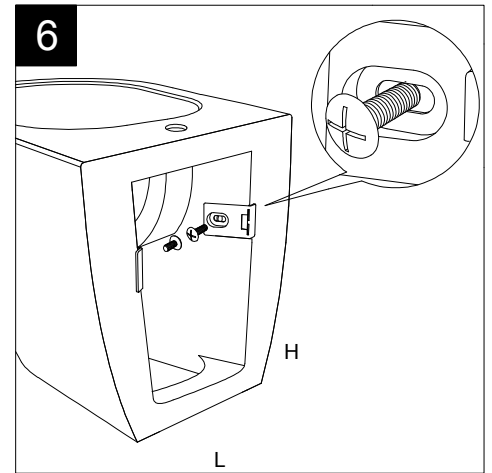

Guida all'installazione dei bidet a pavimento con kit di fissaggio a parete nascosto (cod. ACS51)

Serie: LIKE - BRIO - TOUCH - FLUT - SPEED

Installation guide for floor standing bidets with wall hidden fixing kit (cod. ACS51)

Series: LIKE - BRIO - TOUCH - FLUT - SPEED

①