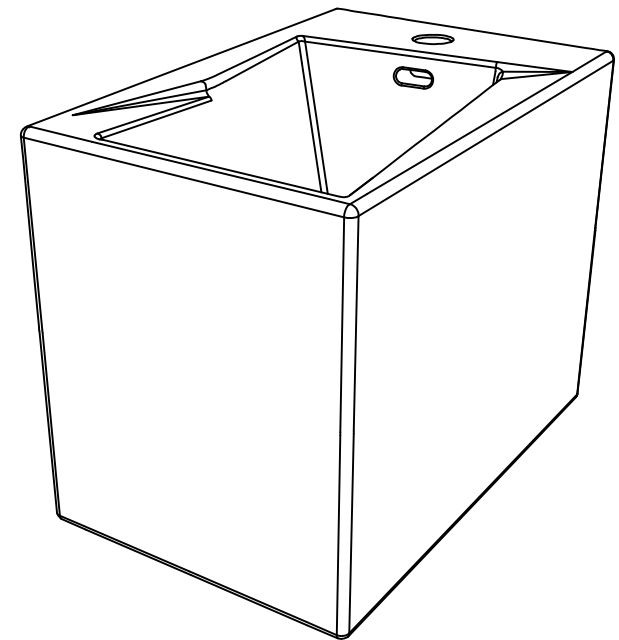

FRONT

LEFT

**GSG**  
CERAMIC DESIGN

Bidet a terra Oz monoforo  
(senza foro, tre fori su richiesta)  
Oz bidet back to wall one hole  
(no hole, three holes on request)

TOP

REAR

SECTION

Designation  
Bidet a terra Oz monoforo  
(senza foro, tre fori su richiesta)  
Oz bidet back to wall one hole  
(no hole, three holes on request)

Scale  
1:10

cod. OZBI01

**GSG**  
CERAMIC DESIGN

This drawing including the respected data may neither be duplicated nor modified nor altered without the consent of GSG Ceramic Design. The use of the data/technical drawings take place at users own risk and under exclusion of any liability of GSG Ceramic Design. The dimensions are not binding; products are subject to changes. Measurement shown may be subjected to small variations or are indicative.

Guida all'installazione dei bidet a pavimento con kit di fissaggio a parete nascosto (cod. ACS51)

Serie: LIKE - BRIO - TOUCH - FLUT - SPEED

*Installation guide for floor standing bidets with wall hidden fixing kit (cod. ACS51)*