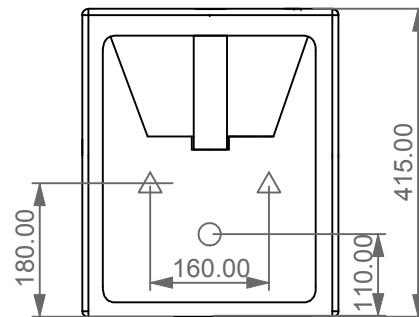

FRONT

LEFT

**GSG**  
CERAMIC DESIGN

Bidet a terra Oz monoforo  
(senza foro, tre fori su richiesta)  
Oz bidet back to wall one hole  
(no hole, three holes on request)

TOP

REAR

SECTION

Designation  
Bidet a terra Oz monoforo  
(senza foro, tre fori su richiesta)  
Oz bidet back to wall one hole  
(no hole, three holes on request)

Scale  
1:10

cod. OZBI01

**GSG**  
CERAMIC DESIGN

This drawing including the respected data may neither be duplicated nor modified nor altered without the consent of GSG Ceramic Design. The use of the data/technical drawings take place at users own risk and under exclusion of any liability of GSG Ceramic Design. The dimensions are not binding; products are subject to changes. Measurement shown may be subjected to small variations or are indicative.