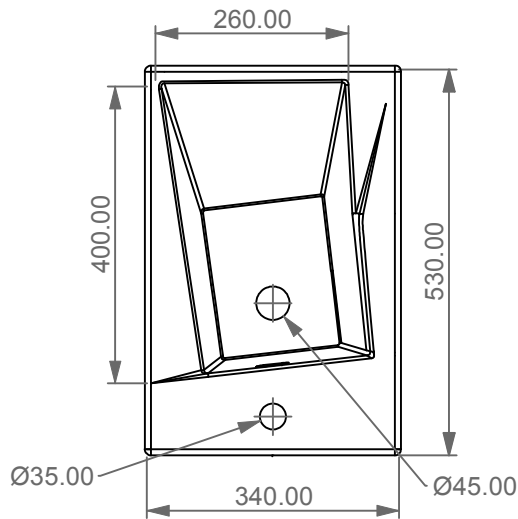

FRONT

LEFT

**GSG**  
CERAMIC DESIGN

Bidet a terra Oz monoforo  
(senza foro, tre fori su richiesta)  
Oz bidet back to wall one hole  
(no hole, three holes on request)

TOP

REAR

SECTION

Designation  
Bidet a terra Oz monoforo  
(senza foro, tre fori su richiesta)  
Oz bidet back to wall one hole  
(no hole, three holes on request)

Scale  
1:10

cod. OZBI01

**GSG**  
CERAMIC DESIGN

This drawing including the respected data may neither be duplicated nor modified nor altered without the consent of GSG Ceramic Design. The use of the data/technical drawings take place at users own risk and under exclusion of any liability of GSG Ceramic Design. The dimensions are not binding; products are subject to changes. Measurement shown may be subjected to small variations or are indicative.