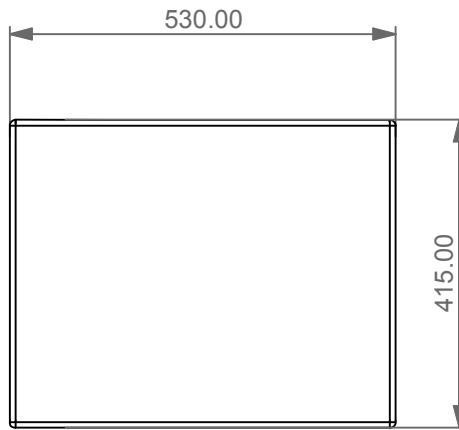

FRONT

LEFT

**GSG**  
CERAMIC DESIGN

Bidet a terra Oz monoforo  
(senza foro, tre fori su richiesta)  
Oz bidet back to wall one hole  
(no hole, three holes on request)

TOP

REAR

SECTION

Designation  
Bidet a terra Oz monoforo  
(senza foro, tre fori su richiesta)  
Oz bidet back to wall one hole  
(no hole, three holes on request)

Scale  
1:10

cod. OZBI01

**GSG**  
CERAMIC DESIGN

This drawing including the respected data may neither be duplicated nor modified nor altered without the consent of GSG Ceramic Design. The use of the data/technical drawings take place at users own risk and under exclusion of any liability of GSG Ceramic Design. The dimensions are not binding; products are subject to changes. Measurement shown may be subjected to small variations or are indicative.