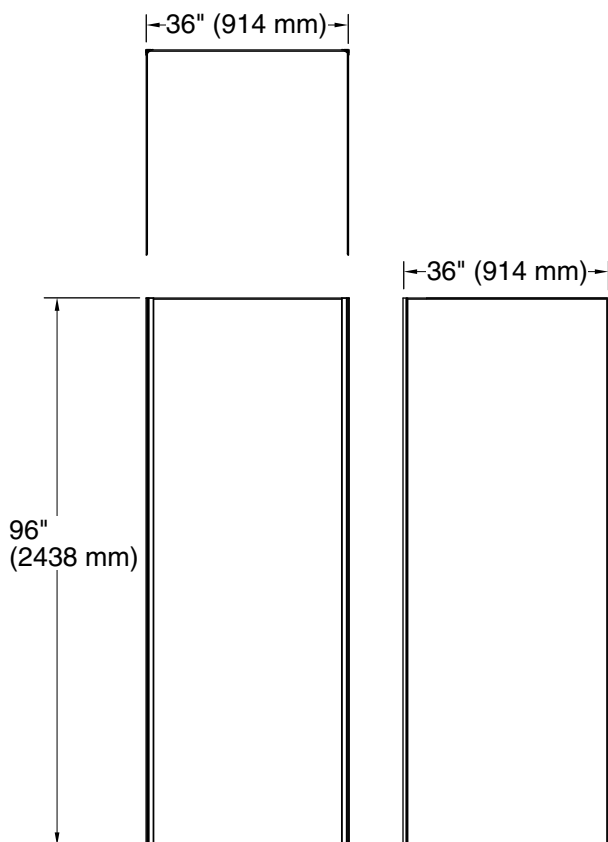

Features

- Includes three 36" x 96" walls and two 96" corner joints.
- No need to install trim. Factory-installed edge provides a finished look for walls.
- Joint system hides caulk and silicone, leaving fewer places for mold to grow and simplifying cleaning.
- Coordinates with Choreograph shower accessories and storage (sold separately).

Installation

- In-field trimmable.
- Adheres to water-resistant wallboard.
- For a 36" x 36" x 96" three-wall alcove or smaller.
- Intended for following use – residential (single family & multifamily) and hotel guest rooms.

Included Components

Product consists of:

K-97601 36"x96" Wall Panel
 K-97601 36"x96" Wall Panel
 K-97601 36"x96" Wall Panel
 K-97635 96" Corner Joint

Codes/Standards

ASTM E162
 ASTM E662

KOHLER® Limited Warranty – Choreograph™ Walls and Accessories

Technical Information

All product dimensions are nominal.

Installation: Three-wall alcove

Material Thickness: 3/16" (5 mm)

Notes

Measure your actual product for rough-in details.

Install this product according to the installation instructions.