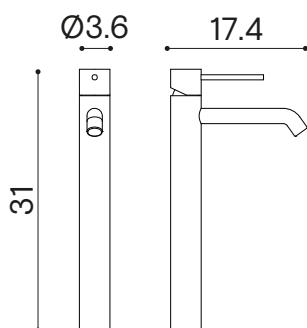

Shine - MLA Basin mixer

Design By

Ex.t

Code

EXMLASHOT
EXMLASHSAT
EXMLASHBR

Category

Tapware

Module Dimensions

Ø3.6 x 17.4 x h 31.0 cm

Materials

Brass

Colours

- Satin steel
- Brass
- Bronze

Weight

-

Packaging Dimensions

-

ex.t

info@ex-t.com / ex-t.com

Shine - MLA Basin mixer

Scale 1:5