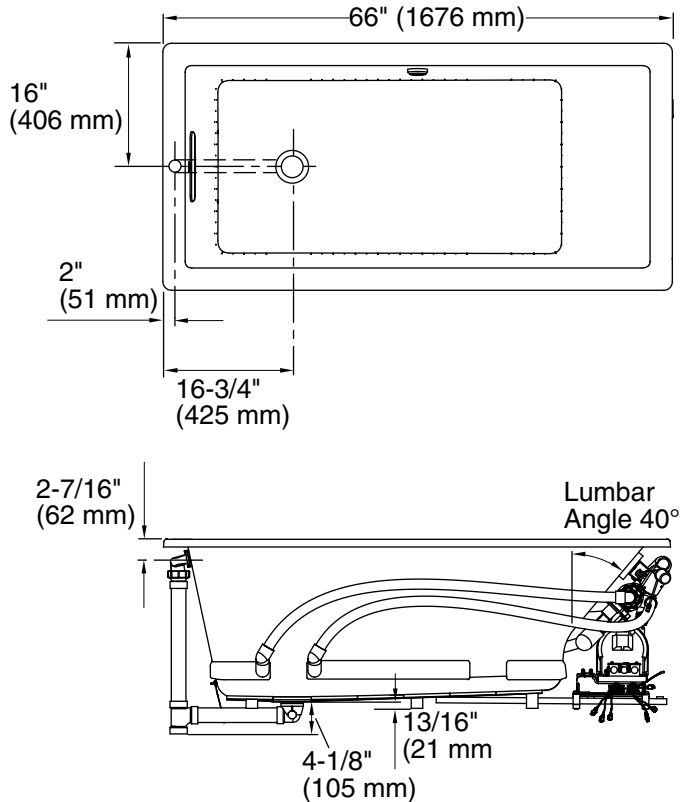

### K-1822-GCR

No change in measurement if connected with drain illustrated. (K-7272)

Blower Motor/Control Access  
 30" (762 mm) W x  
 15" (381 mm) H Min

### Technical Information

All product dimensions are nominal.

- Installation: Drop-in, Under-mount
- Drain location: End
- Basin area, bottom: 44-1/2" x 22-5/16" (1130 mm x 567 mm)
- Basin area, top: 59-5/8" x 25-1/2" (1514 mm x 648 mm)
- Weight: 111 lbs (50.3 kg)
- Minimum floor load: 50 lbs/ft<sup>2</sup> (244.1 kg/m<sup>2</sup>)
- Water depth: 18" (457 mm)
- Water capacity: 85.8 gal (324.8 L)
- Cutout: Drop-in, 64-1/2" x 30-1/2" (1638 mm x 775 mm)
- Electrical component rating: Blower: 240 V, 5 A, 50/60 Hz
- Blower speed: Variable
- Minimum flat for door: 2-1/2" (64 mm)