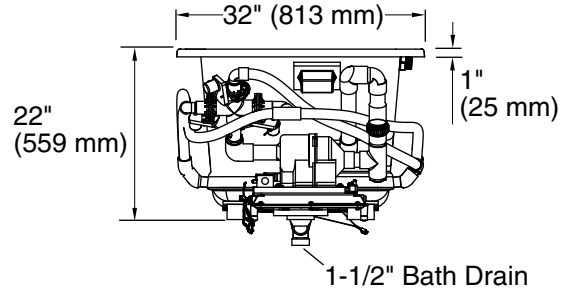

### K-1822-GCR

No change in measurement if connected with drain illustrated. (K-7272)

Blower Motor/Control Access  
 30" (762 mm) W x  
 15" (381 mm) H Min

### Technical Information

All product dimensions are nominal.

- Installation: Drop-in, Under-mount
- Drain location: End
- Basin area, bottom: 44-1/2" x 22-5/16" (1130 mm x 567 mm)
- Basin area, top: 59-5/8" x 25-1/2" (1514 mm x 648 mm)
- Weight: 111 lbs (50.3 kg)
- Minimum floor load: 50 lbs/ft<sup>2</sup> (244.1 kg/m<sup>2</sup>)
- Water depth: 18" (457 mm)
- Water capacity: 85.8 gal (324.8 L)
- Cutout: Drop-in, 64-1/2" x 30-1/2" (1638 mm x 775 mm)
- Electrical component rating: Blower: 240 V, 5 A, 50/60 Hz
- Blower speed: Variable
- Minimum flat for door: 2-1/2" (64 mm)