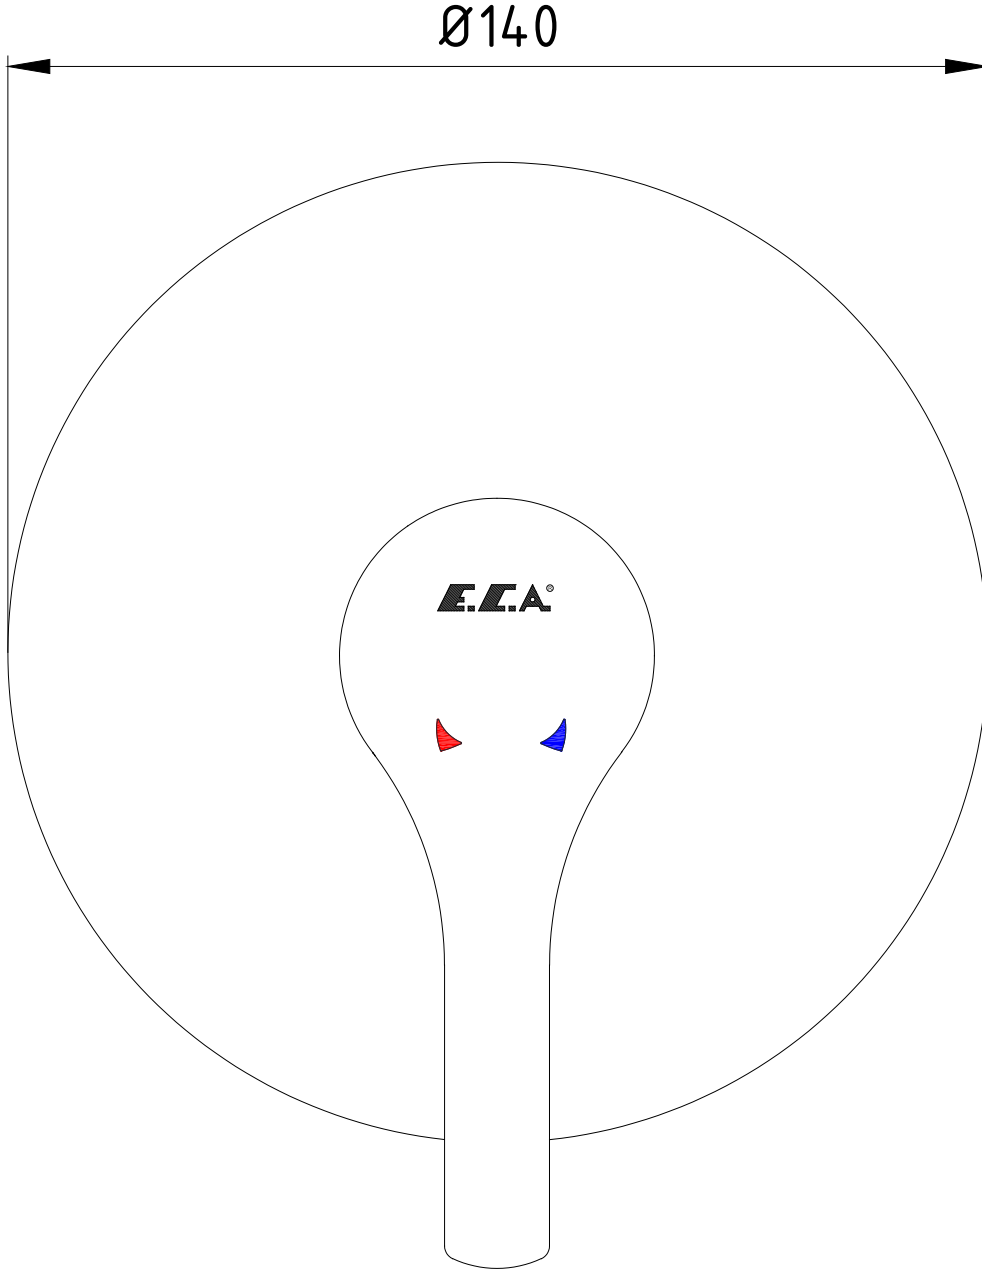

ANKASTRE BANYO/DUŐ BATARYALARI CONCEALED BATH/SHOWER MIXERS

E.C.A.®

Ürün Kodu : 102167110-Y - VERA AnkaŖre Duő Bataryası Sıva ÜŖtü Grubu (**İhracat Kodu:** 102167110EX-Y)

Product Code: 102167110-Y - VERA Concealed Shower Mixer Surface Mounted Group (**Export Code:** 102167110EX-Y)

*Localization product codes are available.

Mart 2020 / March 2020

www.eca.com.tr

E.C.A. önceden haber vermeksizin, ürünler ve ürünlerin teknik detaylarında deęişiklik yapma hakkını saklı tutar.

We reserve the right to alter product specification and colors and to make technical modifications without prior notice.

Elginkan