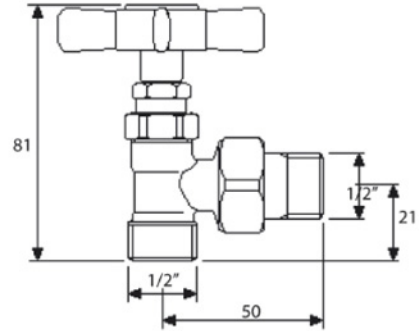

TOWELWARMER Collection	
Code	Description
9080-C 9081-I/N/O/OR 9081-B/ND/R	Piccadilly towel warmer 675x870 mm (1240W - 1067Kcal/h t 50°) Chrome Incalux, Nickel, Dark Gold, Rose Gold Bronze, Dark Nickel, Copper

Verona - Italy
 tel. +39 045 8006917
 fax. +39 045 8020111
 gentry-home.com

TOWELWARMER Collection	
Code	Description
9127-C 9128-I/N/O/OR 9128-B/ND/R	Valves (pair) Chrome Incalux, Nickel, Dark Gold, Rose Gold Bronze, Dark Nickel, Copper Fittings available 12/14/16 copper 12/14/16 covered
9126	Electrical element complete with thermostatic control