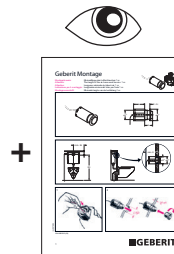

A82: x1
 L = 2m

A83: x1
 L = 2m

A82: x1
 GEBERIT, 262.015.00.1

A83: x1
 GEBERIT, 262.016.00.1

2

**VR1894:
A82 & A83 Pre 04-2021**

Adapter hose
Adapterschlauch
Adapterslange
Adapterslang
Waterslang
Tuyau adaptateur