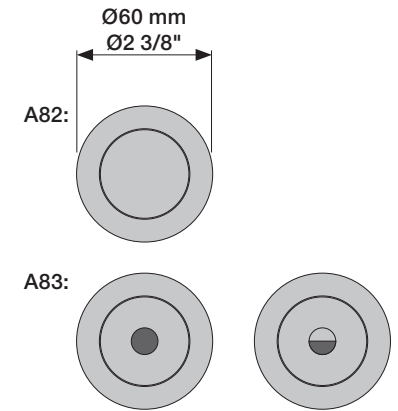

A82: x1
 L = 2m

A83: x1
 L = 2m

A82: x1
 GEBERIT, 262.015.00.1

A83: x1
 GEBERIT, 262.016.00.1

2

**VR1894:
A82 & A83 Pre 04-2021**

Adapter hose
Adapterschlauch
Adapterslange
Adapterslang
Waterslang
Tuyau adaptateur