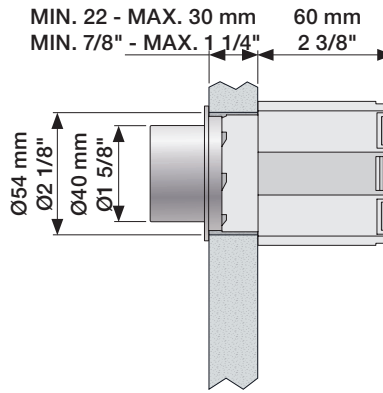

A82: x1
 L = 2m

A83: x1
 L = 2m

A82: x1
 GEBERIT, 262.015.00.1

A83: x1
 GEBERIT, 262.016.00.1

2

**VR1894:
A82 & A83 Pre 04-2021**

Adapter hose
Adapterschlauch
Adapterslange
Adapterslang
Waterslang
Tuyau adaptateur