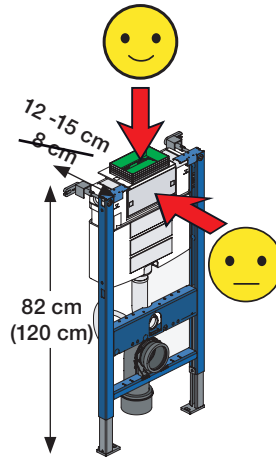

Recommended Cistern
Empfohlene Spülkasten
Anbefalet cisterne

Rekommenderad cisterne
Aanbevolen reservoir
Citerne recommandée

GEBERIT:
- OMEGA
- Delta
- Kappa

Parts included
Teile mitgeliefert

Medfølgende dele
Delar som ingår

Delen inklusief
Pièces incluses

A82 x1
A83 x2

A82: x1
L = 2m

A83: x1
L = 2m

A82: x1
GEBERIT, 262.015.00.1

A83: x1
GEBERIT, 262.016.00.1