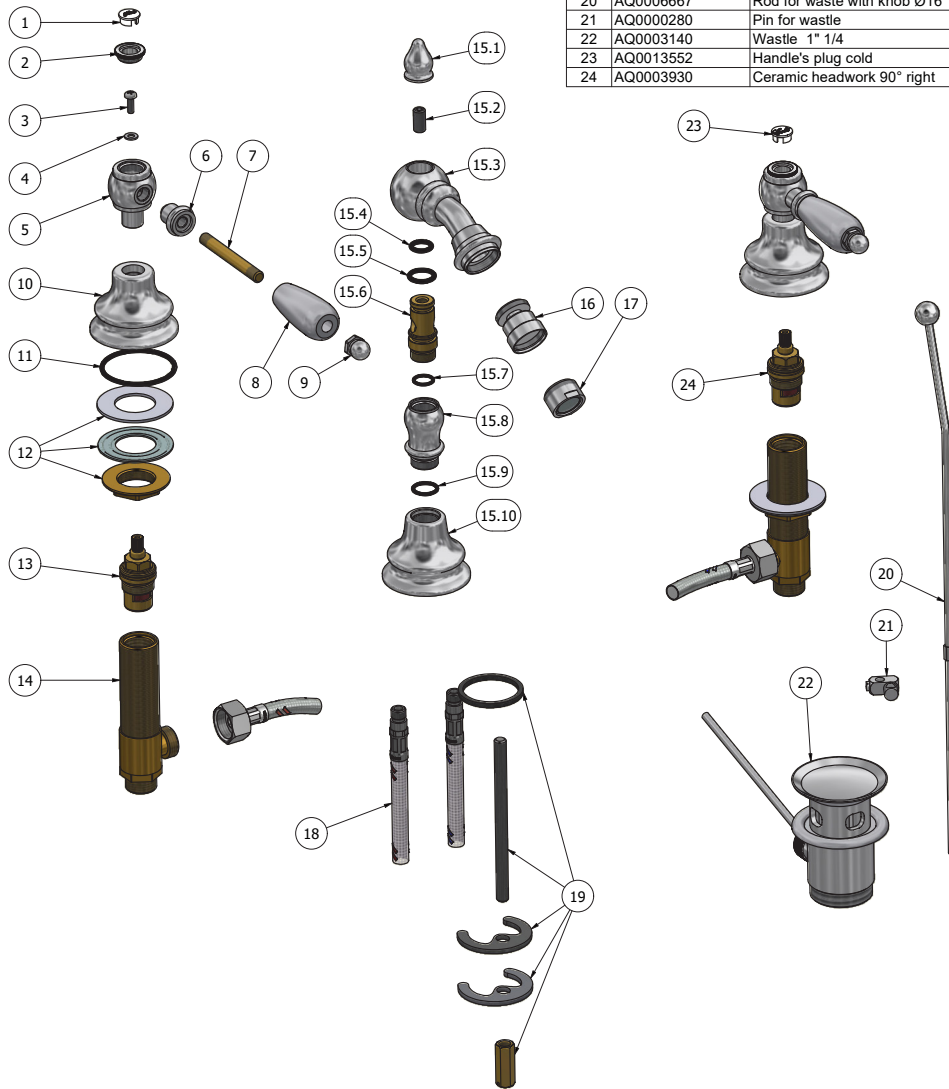

Dimensions

Cartridge

**Ceramic headwork**

Hoses

**Flex inox M10x1 G1/2" L350**

Aerator

**M24x1**

Flow Rate (+/-10%)

<b>1 BAR</b>	<b>2 BAR</b>	<b>3 BAR</b>
9.5 l/m	14 l/m	17 l/m

Production

**Main body is a single casted pieces.**

Material

**BRASS**  
According to CuZn40Pb3 (CW614N)  
Max Lead content: 2.5%

WE ARE IB

Elenco parti			
ELEM.	CODICE	NUMERO DI MAGAZZINO	QTA
1	AQ0013551	Handle's plug hot	1
2	AQ0009069	Cover Ø20 PLS	2
3	AQ0010985	Screw M4x12	2
4	AQ0010229	Washer Ø4	2
5	AC0003397	Lever Ø31.5 H42	2
6	AC0004500	Insert for handle	2
7	AT0004520	Rod M8x1 L68.5	2
8	AQ0004525	Grip handle	2
9	AC0004510	Domed nut	2
10	AC0007131	Bell Ø58.5 W26x19 H44.5	2
11	AQ0010096	OR 45.7x2.62 NBR 70 SH	2
12	AQ0010271	Fixing set	1
13	AQ0002135	Ceramic headwork 90° left	1
14	AS0002250	Washbasin upright W26x19	2
15	CPKHR393CCX01	Pre mounted bidet	1
15.1	AC0007124	Knob Ø19 M8 H27.4	1
15.2	AQ0006931	Pin M8x16	1
15.3	AC0009340	Bidet's spout	1
15.4	AQ0001320	OR 10.78x2.62 NBR 70 SH	1
15.5	AQ0001365	OR 13.95x2.62 NBR 70 SH	1
15.6	AS0007129	Insert Ø18.9 G3/8" H 43 M8	1
15.7	AQ0001350	OR 11.11x1.78 NBR 70 SH	1
15.8	AC0009347	Extension M18x1 G3/8"	1
15.9	AQ0001390	OR 14x2 NBR 70 SH	1
15.10	AC0007132	Base for extension Ø58.5 H45 M18x1	1
16	AQ0001940	Articulated joint M24x1 (69.0151.0)	1
17	AQ0000020	Aerator M24 x 1 perlator honeycomb (40200503301)	1
18	AQ0000920	Flex inox M10x1 G1/2" L350	2
19	AQ0007030	Fixing set	1
20	AQ0006667	Rod for waste with knob Ø16	1
21	AQ0000280	Pin for waste	1
22	AQ0003140	Wastle 1" 1/4	1
23	AQ0013552	Handle's plug cold	1
24	AQ0003930	Ceramic headwork 90° right	1