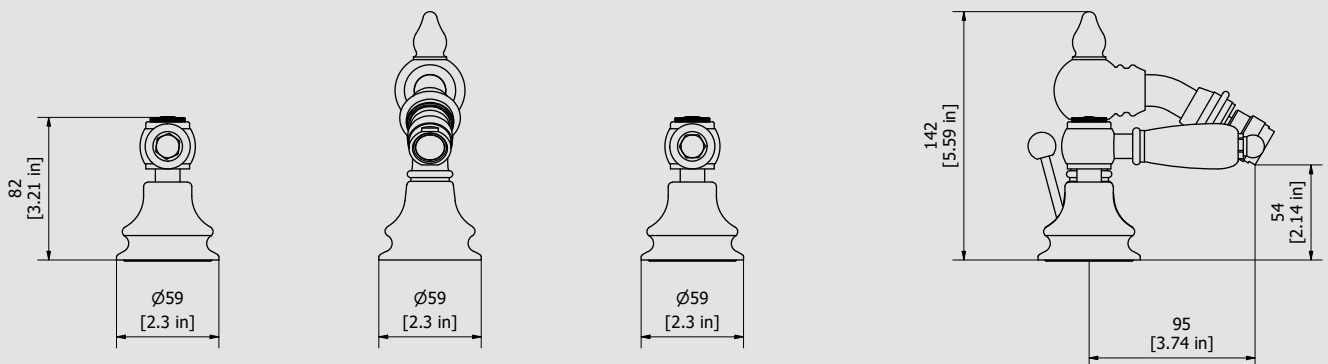

### HL393\_2

Description

**Three holes bidet set.**

Box Dimensions

**425x188x98 mm**

Weight

**3.4 kg**

Finishes

Dimensions

Cartridge

**Ceramic headwork**

Hoses

**Flex inox M10x1 G1/2" L350**

Aerator

**M24x1**

Flow Rate (+/-10%)