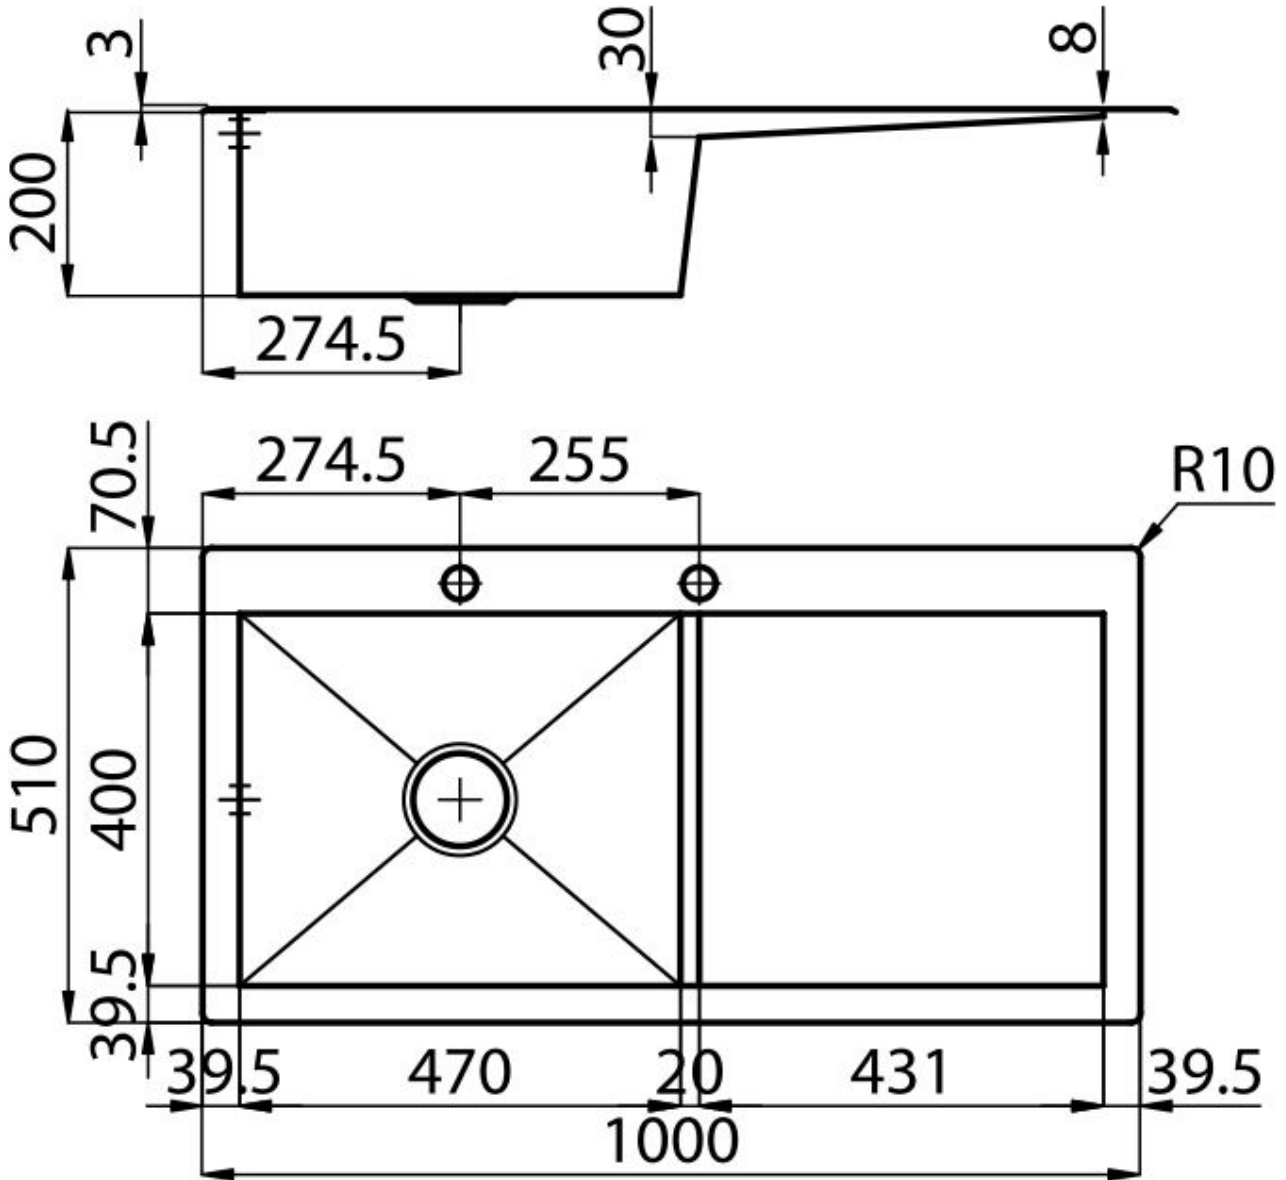

Squared bowls - 0/9 radius

The square bowls of Foster have perfectly squared vertical edges, while those on the bottom have a small radius of 9 mm that facilitates cleaning operations.

TECHNICAL DATA