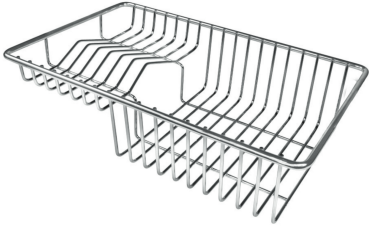

Squared bowls - 0/9 radius

The square bowls of Foster have perfectly squared vertical edges, while those on the bottom have a small radius of 9 mm that facilitates cleaning operations.

TECHNICAL DATA

GALLERY

OPTIONAL ACCESSORIES

Cestello inox 8612 000

Glass chopping board 8631 300

HPDE Chopping board 8657 001

HPDE Twin chopping board 8644 101

Iroko-wood chopping board with stainless steel colander 8644 042

Iroko-wood sliding chopping board 8644 041

Iroko-wood twin chopping board 8644 004

Stainless steel colander 8154 000

Stainless steel plate rack 8100 154

Stainless steel plate rack 8100 303 White bowl 8153 100

WARNING:

The accessories 8159101, 8100303,8151000 are only usable in combination with 8644101