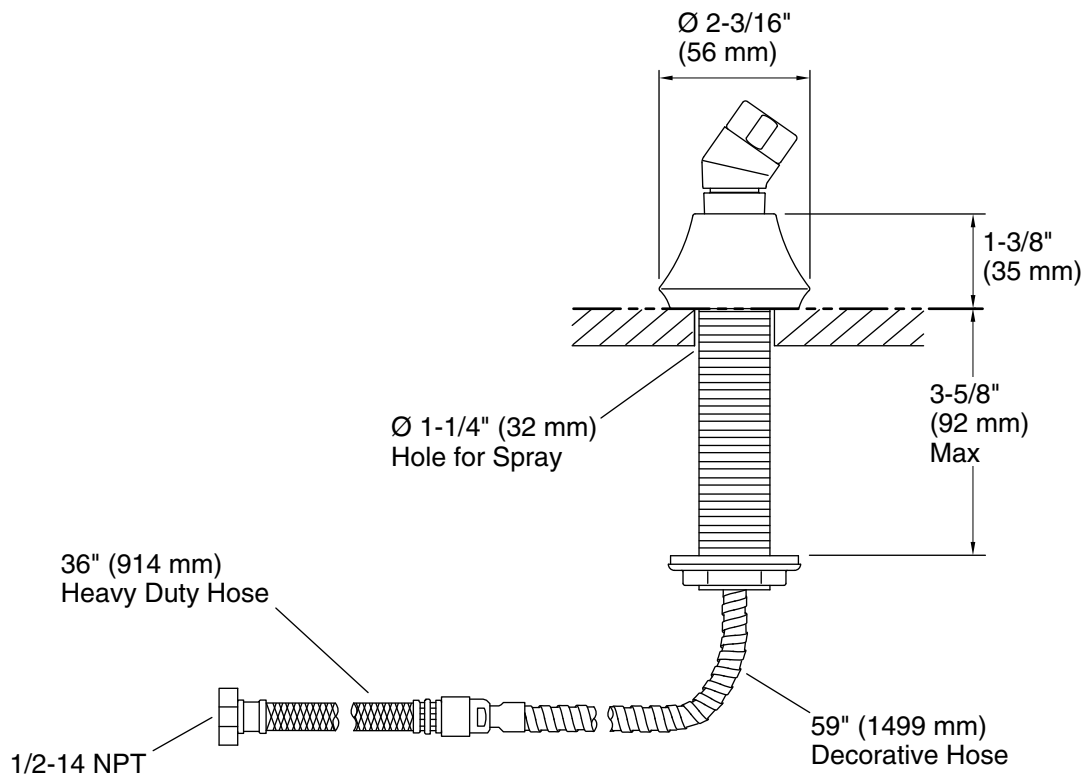

### Features

- Includes Polished Chrome handshower hose.
- For use with a handshower (sold separately).
- Coordinates with Forté faucets and accessories.

### Installation

- Deck- or bath-mount.

### Technical Information

All product dimensions are nominal.

Material: Brass