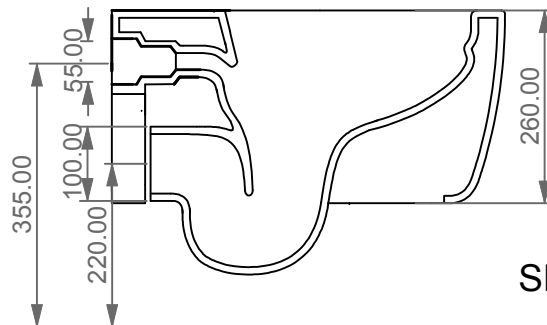

GSGI
CERAMIC DESIGN

Vaso sospeso Brio senza brida
con sistema di scarico Smart Clean
Brio wc wall-hung rimless
with Smart Clean flushing system

FRONT

LEFT

TOP

REAR

SECTION

Designation
Vaso sospeso Brio senza brida
con sistema di scarico Smart Clean
Brio wc wall-hung rimless
with Smart Clean flushing system

Scale
1:10

cod. BRWCSO

GSGI
CERAMIC DESIGN

This drawing including the respected data may neither be duplicated nor modified nor altered without the consent of GSG Ceramic Design. The use of the data/technical drawings take place at users own risk and under exclusion of any liability of GSG Ceramic Design. The dimensions are not binding; products are subject to changes. Measurement shown may be subjected to small variations or are indicative.

Guida all'installazione dei vasi sospesi con kit di fissaggio dal basso (cod. ACS40)

Serie: LIKE - BRIO - TOUCH - OZ - BOX - GLASS - TIME - FLUT - SPEED

Installation guide for wall-hung wc's with bottom fixing kit (cod. ACS40)