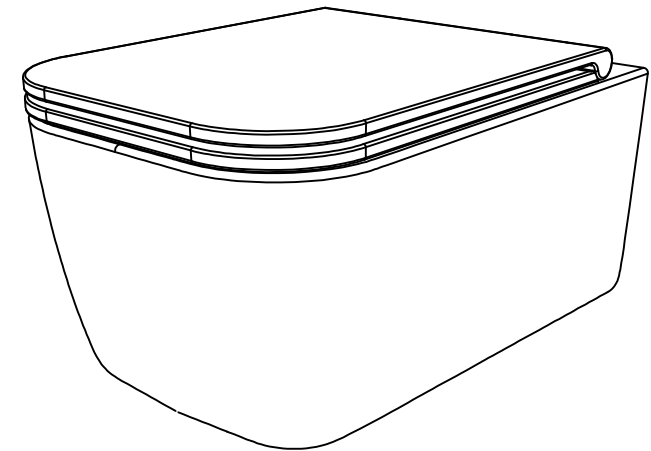

GSGI
CERAMIC DESIGN

Vaso sospeso Brio senza brida
con sistema di scarico Smart Clean
Brio wc wall-hung rimless
with Smart Clean flushing system

FRONT

LEFT

TOP

REAR

SECTION

Designation
Vaso sospeso Brio senza brida
con sistema di scarico Smart Clean
Brio wc wall-hung rimless
with Smart Clean flushing system

Scale
1:10

cod. BRWCSO

GSGI
CERAMIC DESIGN

This drawing including the respected data may neither be duplicated nor modified nor altered without the consent of GSG Ceramic Design. The use of the data/technical drawings take place at users own risk and under exclusion of any liability of GSG Ceramic Design. The dimensions are not binding; products are subject to changes. Measurement shown may be subjected to small variations or are indicative.

Guida all'installazione dei vasi sospesi con kit di fissaggio dal basso (cod. ACS40)

Serie: LIKE - BRIO - TOUCH - OZ - BOX - GLASS - TIME - FLUT - SPEED

Installation guide for wall-hung wc's with bottom fixing kit (cod. ACS40)