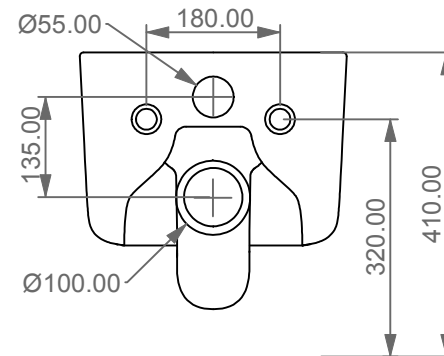

GSGI
CERAMIC DESIGN

Vaso sospeso Brio senza brida
con sistema di scarico Smart Clean
Brio wc wall-hung rimless
with Smart Clean flushing system

FRONT

LEFT

TOP

REAR

SECTION

Designation
Vaso sospeso Brio senza brida
con sistema di scarico Smart Clean
Brio wc wall-hung rimless
with Smart Clean flushing system

Scale
1:10

cod. BRWCSO

GSGI
CERAMIC DESIGN

This drawing including the respected data may neither be duplicated nor modified nor altered without the consent of GSG Ceramic Design. The use of the data/technical drawings take place at users own risk and under exclusion of any liability of GSG Ceramic Design. The dimensions are not binding; products are subject to changes. Measurement shown may be subjected to small variations or are indicative.

Guida all'installazione dei vasi sospesi con kit di fissaggio dal basso (cod. ACS40)

Serie: LIKE - BRIO - TOUCH - OZ - BOX - GLASS - TIME - FLUT - SPEED

Installation guide for wall-hung wc's with bottom fixing kit (cod. ACS40)