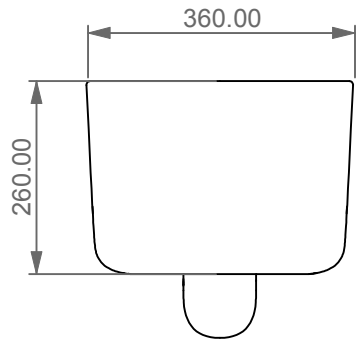

GSGI
CERAMIC DESIGN

Vaso sospeso Brio senza brida
con sistema di scarico Smart Clean
Brio wc wall-hung rimless
with Smart Clean flushing system

FRONT

LEFT

TOP

REAR

SECTION

Designation
Vaso sospeso Brio senza brida
con sistema di scarico Smart Clean
Brio wc wall-hung rimless
with Smart Clean flushing system

Scale
1:10

cod. BRWCSO

GSGI
CERAMIC DESIGN

This drawing including the respected data may neither be duplicated nor modified nor altered without the consent of GSG Ceramic Design. The use of the data/technical drawings take place at users own risk and under exclusion of any liability of GSG Ceramic Design. The dimensions are not binding; products are subject to changes. Measurement shown may be subjected to small variations or are indicative.

Guida all'installazione dei vasi sospesi con kit di fissaggio dal basso (cod. ACS40)

Serie: LIKE - BRIO - TOUCH - OZ - BOX - GLASS - TIME - FLUT - SPEED

Installation guide for wall-hung wc's with bottom fixing kit (cod. ACS40)