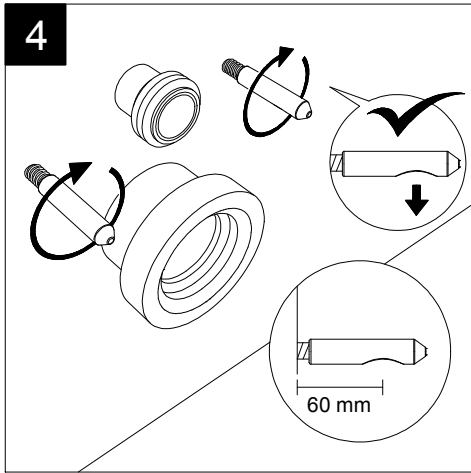

Guida all'installazione dei vasi sospesi con kit di fissaggio dal basso (cod. ACS40)

Serie: LIKE - BRIO - TOUCH - OZ - BOX - GLASS - TIME - FLUT - SPEED

Installation guide for wall-hung wc's with bottom fixing kit (cod. ACS40)

Series: LIKE - BRIO - TOUCH - OZ - BOX - GLASS - TIME - FLUT - SPEED

①