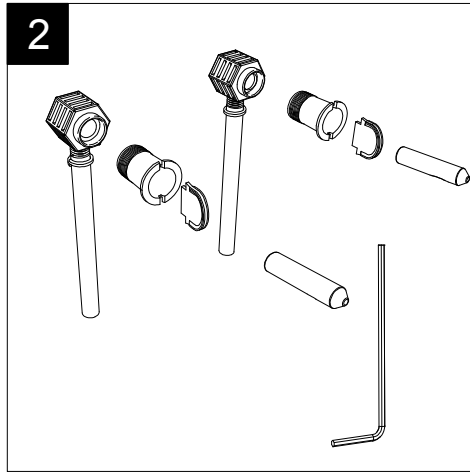

GSGI
CERAMIC DESIGN

Vaso sospeso Brio senza brida
con sistema di scarico Smart Clean
Brio wc wall-hung rimless
with Smart Clean flushing system

FRONT

LEFT

TOP

REAR

SECTION

Designation
Vaso sospeso Brio senza brida
con sistema di scarico Smart Clean
Brio wc wall-hung rimless
with Smart Clean flushing system

Scale
1:10

cod. BRWCSO

GSGI
CERAMIC DESIGN

This drawing including the respected data may neither be duplicated nor modified nor altered without the consent of GSG Ceramic Design. The use of the data/technical drawings take place at users own risk and under exclusion of any liability of GSG Ceramic Design. The dimensions are not binding; products are subject to changes. Measurement shown may be subjected to small variations or are indicative.

Guida all'installazione dei vasi sospesi con kit di fissaggio dal basso (cod. ACS40)

Serie: LIKE - BRIO - TOUCH - OZ - BOX - GLASS - TIME - FLUT - SPEED

Installation guide for wall-hung wc's with bottom fixing kit (cod. ACS40)

Series: LIKE - BRIO - TOUCH - OZ - BOX - GLASS - TIME - FLUT - SPEED

①

Guida all'installazione dei vasi sospesi con kit di fissaggio dal basso (cod. ACS40)

Serie: LIKE - BRIO - TOUCH - OZ - BOX - GLASS - TIME - FLUT - SPEED