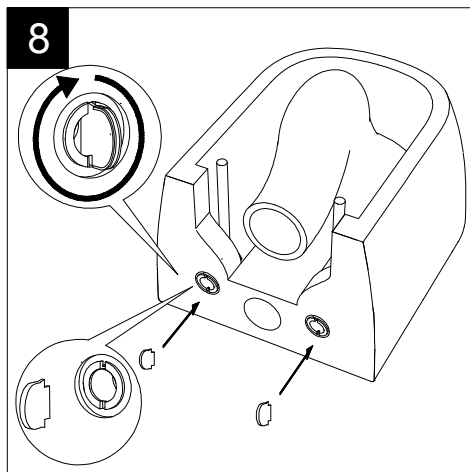

Guida all'installazione dei vasi sospesi con kit di fissaggio dal basso (cod. ACS40)

Serie: LIKE - BRIO - TOUCH - OZ - BOX - GLASS - TIME - FLUT - SPEED

Installation guide for wall-hung wc's with bottom fixing kit (cod. ACS40)

Series: LIKE - BRIO - TOUCH - OZ - BOX - GLASS - TIME - FLUT - SPEED

①