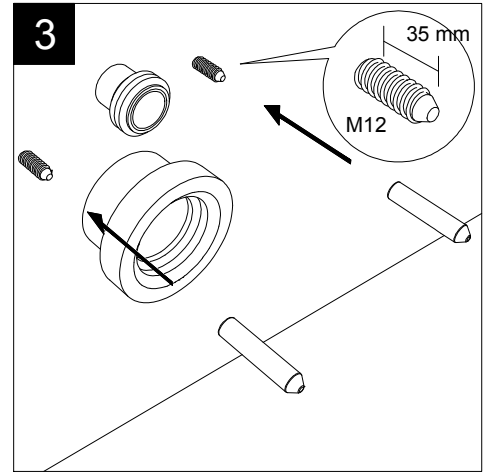

GSGI
CERAMIC DESIGN

Vaso sospeso Brio senza brida
con sistema di scarico Smart Clean
Brio wc wall-hung rimless
with Smart Clean flushing system

FRONT

LEFT

TOP

REAR

SECTION

Designation
Vaso sospeso Brio senza brida
con sistema di scarico Smart Clean
Brio wc wall-hung rimless
with Smart Clean flushing system

Scale
1:10

cod. BRWCSO

GSGI
CERAMIC DESIGN

This drawing including the respected data may neither be duplicated nor modified nor altered without the consent of GSG Ceramic Design. The use of the data/technical drawings take place at users own risk and under exclusion of any liability of GSG Ceramic Design. The dimensions are not binding; products are subject to changes. Measurement shown may be subjected to small variations or are indicative.

Guida all'installazione dei vasi sospesi con kit di fissaggio dal basso (cod. ACS40)

Serie: LIKE - BRIO - TOUCH - OZ - BOX - GLASS - TIME - FLUT - SPEED

Installation guide for wall-hung wc's with bottom fixing kit (cod. ACS40)

Series: LIKE - BRIO - TOUCH - OZ - BOX - GLASS - TIME - FLUT - SPEED

①

Guida all'installazione dei vasi sospesi con kit di fissaggio dal basso (cod. ACS40)

Serie: LIKE - BRIO - TOUCH - OZ - BOX - GLASS - TIME - FLUT - SPEED