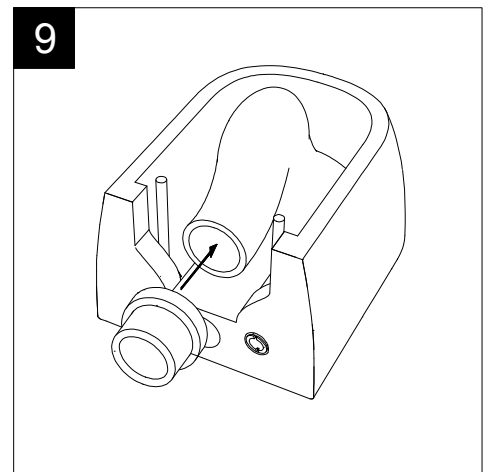

Guida all'installazione dei vasi sospesi con kit di fissaggio dal basso (cod. ACS40)

Serie: LIKE - BRIO - TOUCH - OZ - BOX - GLASS - TIME - FLUT - SPEED

Installation guide for wall-hung wc's with bottom fixing kit (cod. ACS40)

Series: LIKE - BRIO - TOUCH - OZ - BOX - GLASS - TIME - FLUT - SPEED

①