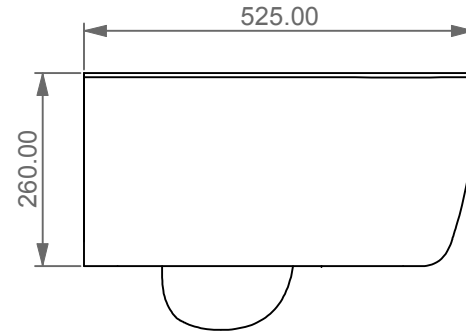

GSGI
CERAMIC DESIGN

Vaso sospeso Brio senza brida
con sistema di scarico Smart Clean
Brio wc wall-hung rimless
with Smart Clean flushing system

FRONT

LEFT

TOP

REAR

SECTION

Designation
Vaso sospeso Brio senza brida
con sistema di scarico Smart Clean
Brio wc wall-hung rimless
with Smart Clean flushing system

Scale
1:10

cod. BRWCSO

GSGI
CERAMIC DESIGN

This drawing including the respected data may neither be duplicated nor modified nor altered without the consent of GSG Ceramic Design. The use of the data/technical drawings take place at users own risk and under exclusion of any liability of GSG Ceramic Design. The dimensions are not binding; products are subject to changes. Measurement shown may be subjected to small variations or are indicative.