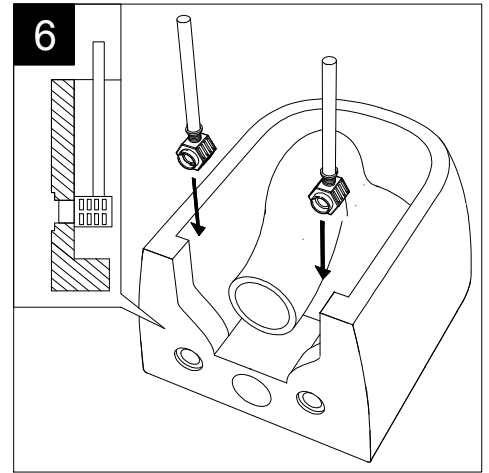

Guida all'installazione dei vasi sospesi con kit di fissaggio dal basso (cod. ACS40)

Serie: LIKE - BRIO - TOUCH - OZ - BOX - GLASS - TIME - FLUT - SPEED

Installation guide for wall-hung wc's with bottom fixing kit (cod. ACS40)

Series: LIKE - BRIO - TOUCH - OZ - BOX - GLASS - TIME - FLUT - SPEED

①