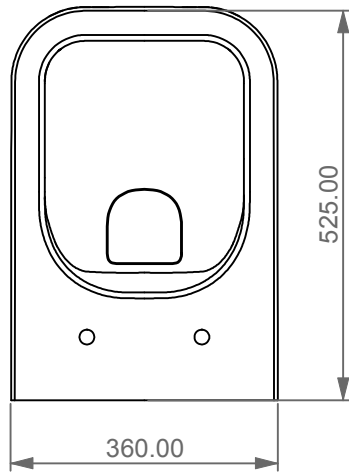

GSGI
CERAMIC DESIGN

Vaso sospeso Brio senza brida
con sistema di scarico Smart Clean
Brio wc wall-hung rimless
with Smart Clean flushing system

FRONT

LEFT

TOP

REAR

SECTION

Designation
Vaso sospeso Brio senza brida
con sistema di scarico Smart Clean
Brio wc wall-hung rimless
with Smart Clean flushing system

Scale
1:10

cod. BRWCSO

GSGI
CERAMIC DESIGN

This drawing including the respected data may neither be duplicated nor modified nor altered without the consent of GSG Ceramic Design. The use of the data/technical drawings take place at users own risk and under exclusion of any liability of GSG Ceramic Design. The dimensions are not binding; products are subject to changes. Measurement shown may be subjected to small variations or are indicative.

Guida all'installazione dei vasi sospesi con kit di fissaggio dal basso (cod. ACS40)

Serie: LIKE - BRIO - TOUCH - OZ - BOX - GLASS - TIME - FLUT - SPEED

Installation guide for wall-hung wc's with bottom fixing kit (cod. ACS40)