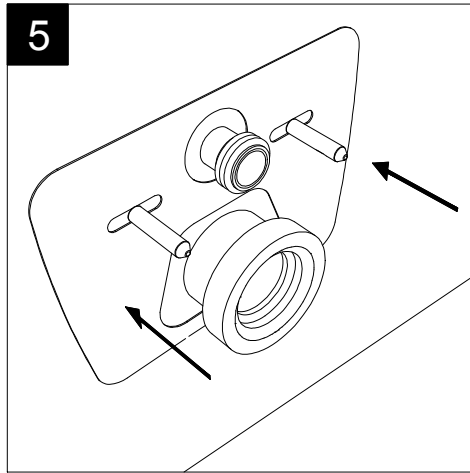

Guida all'installazione dei vasi sospesi con kit di fissaggio dal basso (cod. ACS40)

Serie: LIKE - BRIO - TOUCH - OZ - BOX - GLASS - TIME - FLUT - SPEED

Installation guide for wall-hung wc's with bottom fixing kit (cod. ACS40)

Series: LIKE - BRIO - TOUCH - OZ - BOX - GLASS - TIME - FLUT - SPEED

①