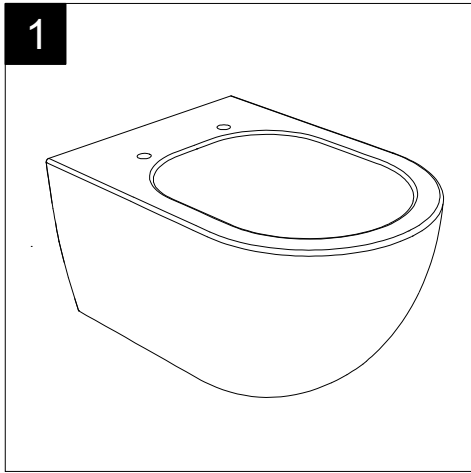

Guida all'installazione dei vasi sospesi con kit di fissaggio dal basso (cod. ACS40)

Serie: LIKE - BRIO - TOUCH - OZ - BOX - GLASS - TIME - FLUT - SPEED

Installation guide for wall-hung wc's with bottom fixing kit (cod. ACS40)

Series: LIKE - BRIO - TOUCH - OZ - BOX - GLASS - TIME - FLUT - SPEED

①