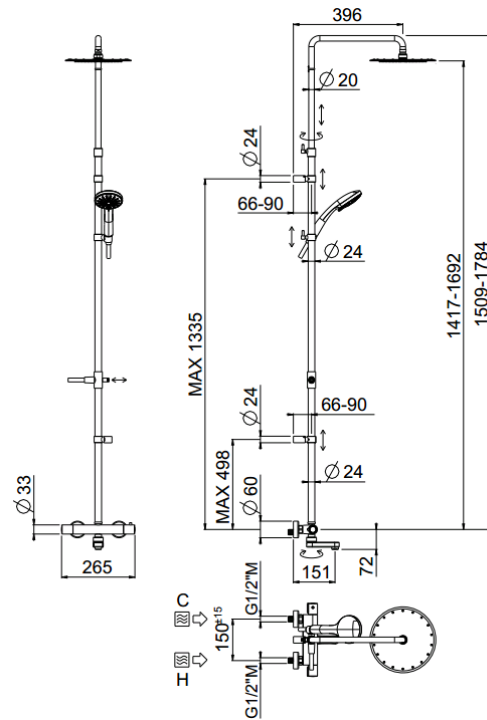

## TECHNICAL INFORMATION

Bridge telescopic shower column including exposed thermostatic mixer with diverter and swinging spout, turning bar with adjustable mounting. Round ultra-thin shower head, Ø220, non-liming, in stainless steel. 3 jets non-liming shower in ABS. Smooth double anti-torsion PVC flexible hose, cm 150. CHROME

## FEATURES

rain jet

central jet

side jet

Tub spout

double anti-torsion

adjustable telescopic shower column

Rigoletto adjustable spout

## TECHNICAL DRAWING