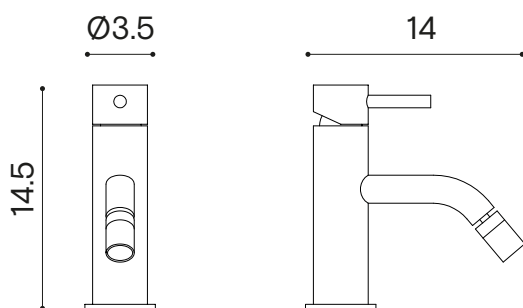

Sleek - MB Bidet mixer with pop-up waste 1"1/4

Design By

Ex.t

Code

EXMBSLCR

EXMBSLNE

Category

Tapware

Module Dimensions

Ø3.5 x 14 x h 14.5 cm

Materials

Brass

Colours

● Chrome

● Matt Black

Weight

Product 1.4 kg

-

Packaging Dimensions

-

ex.t

info@ex-t.com / ex-t.com