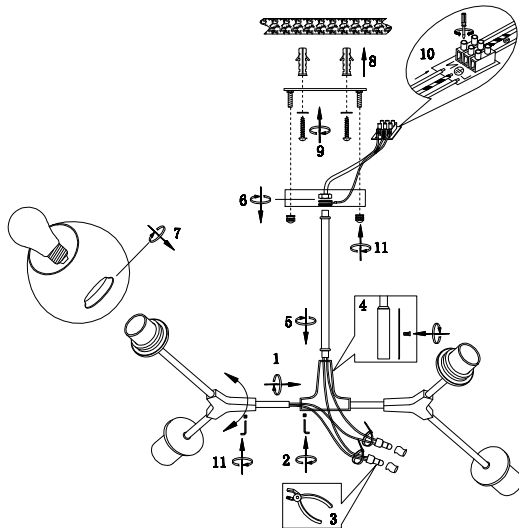

FREYA
TRADITION OF QUALITY

Instruction

FR5006CL-04B

4 x E27 (60W)

Model: FR5006CL-04B

Series: Desi

Ceiling Lamps