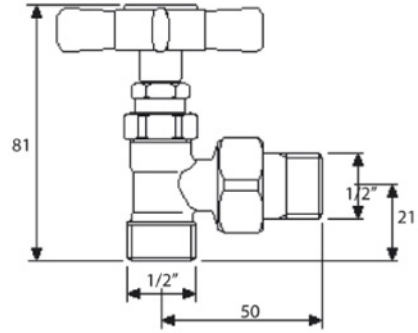

TOWELWARMER Collection	
Code	Description
9082-C 9083-I/N/O/OR 9083-B/ND/R	Park Lane towel warmer 575x870 mm (550 W - 473 Kcal/h t 50°) Chrome Incalux, Nickel, Dark Gold, Rose Gold Bronze, Dark Nickel, Copper

Verona - Italy
 tel. +39 045 8006917
 fax. +39 045 8020111
 gentry-home.com

TOWELWARMER Collection	
Code	Description
9127-C 9128-I/N/O/OR 9128-B/ND/R	Valves (pair) Chrome Incalux, Nickel, Dark Gold, Rose Gold Bronze, Dark Nickel, Copper Fittings available 12/14/16 copper 12/14/16 covered
9126	Electrical element complete with thermostatic control