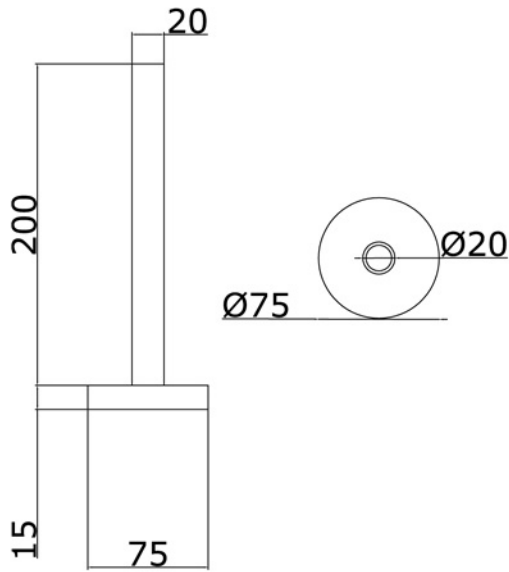

TOWELWARMER Collection	
Code	Description
9082-C 9083-I/N/O/OR 9083-B/ND/R	Park Lane towel warmer 575x870 mm (550 W - 473 Kcal/h t 50°) Chrome Incalux, Nickel, Dark Gold, Rose Gold Bronze, Dark Nickel, Copper

Verona - Italy
 tel. +39 045 8006917
 fax. +39 045 8020111
 gentry-home.com

TOWELWARMER Collection	
Code	Description
9127-C 9128-I/N/O/OR 9128-B/ND/R	Valves (pair) Chrome Incalux, Nickel, Dark Gold, Rose Gold Bronze, Dark Nickel, Copper Fittings available 12/14/16 copper 12/14/16 covered
9126	Electrical element complete with thermostatic control