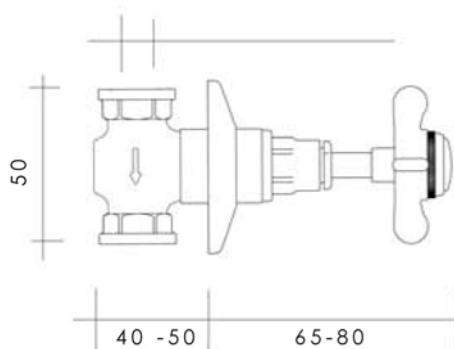

Diametro 70

1/2 BSP FEM

CHELSEA Collection	
Code	Description
8170-C 8171-I/N/O/OR 8171-B/ND/R	<b>Chelsea cut off tap wall mounted mixer 1/2"</b> Chrome Incalux, Nickel, Dark Gold, Rose Gold Bronze, Dark Nickel, Copper
8170-3/4-C 8171-3/4-I/N/O/OR 8171-3/4-B/ND/R	<b>Chelsea cut off tap wall mounted mixer 3/4"</b> Chrome Incalux, Nickel, Dark Gold, Rose Gold Bronze, Dark Nickel, Copper