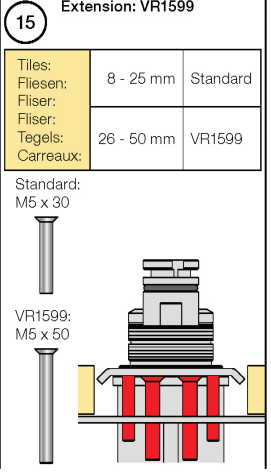

VOLA BK, BKA, BKB

Fitting instruction
Montageanleitung
Monteringsvejledning
Monteringsvægledning
Montage handleiding
Manuel de montage

- BK ① - ④ + ⑤ - ⑬
- BKA ① - ④ + ⑤ - ⑬
- BKB ① - ④ + ⑤ - ⑬

vola.com
www.vola.com
5 705230 201177

- Ⓢ BK: 1, 2, 6, 7, 9
- Ⓛ BK: 3, 4, 6, 8, 10, 11, 12, 13, 14, 15, 16

BKB

17

Data, 3 Bar (Max. 10 Bar):

	l/min.	Gal/min.
T1	10	2.6
090D/E	BK 5, 7, 10, 12:	20
	BK 8, 11, 13:	25
	BK 15, 16:	25
A24	BK 1, 3:	15
	BK 2, 4:	19
	BK 14:	22

Max. 65°C, 150°F

NR21: VR20C, VR22, VR1275, VR2269, VR2273, VR2278, VR2279+B+C
 NR51: VR2A, VR22, VR2279+B+C, VR5251
 NR52BK: VR2A, VR22, VR2279+B+C, VR3109, VR3111, VR5252, VR5253BK, VR5255, VR5256
 VR090D/C: VR623, VR624C, 4xVR631, VR1902