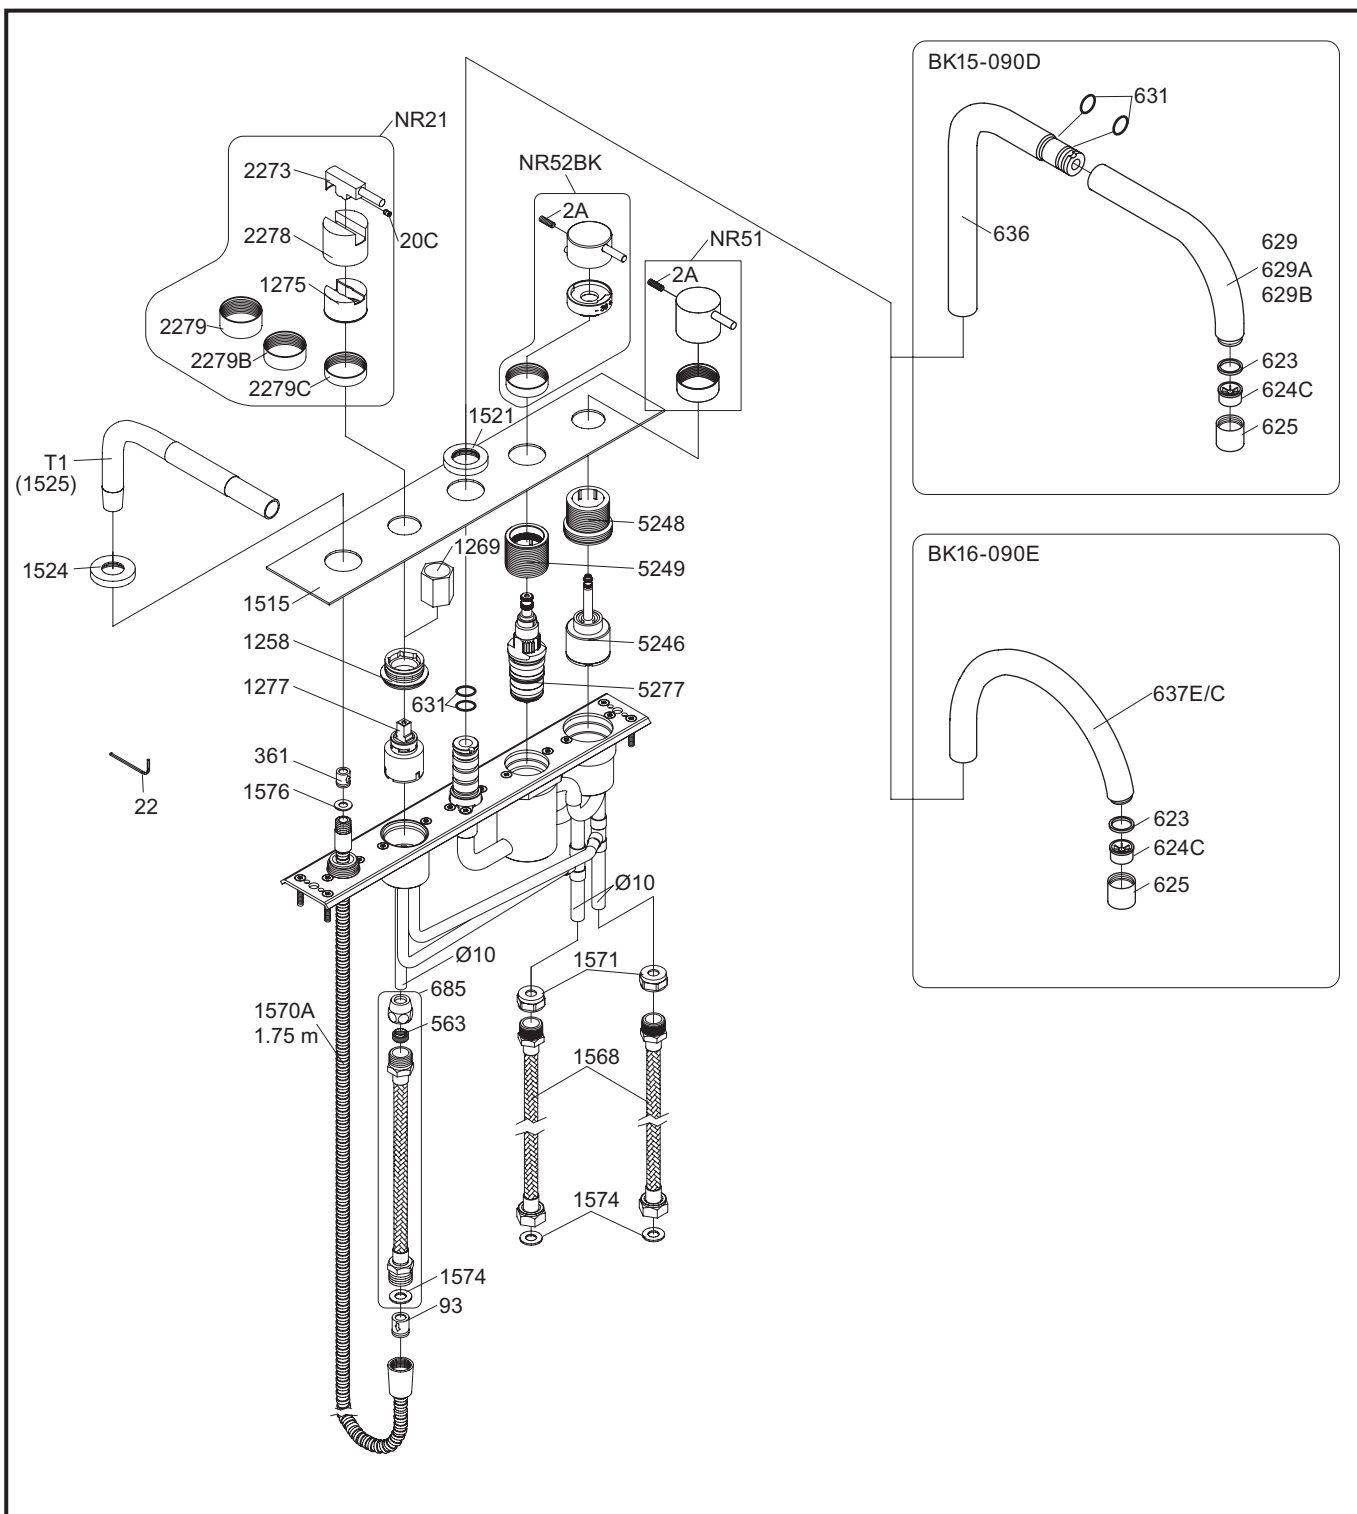

VOLA BK, BKA, BKB

Fitting instruction
Montageanleitung
Monteringsvejledning
Monteringsvægledning
Montage handleiding
Manuel de montage

- BK ① - ④ + ⑤ - ⑬
- BKA ① - ④ + ⑤ - ⑬
- BKB ① - ④ + ⑤ - ⑬

vola.com
www.vola.com
5 705230 201177

- Ⓢ BK: 1, 2, 6, 7, 9
- Ⓛ BK: 3, 4, 6, 8, 10, 11, 12, 13, 14, 15, 16

BKB

17

Data, 3 Bar (Max. 10 Bar):

	l/min.	Gal/min.
T1	10	2.6
090D/E	BK 5, 7, 10, 12:	20
	BK 8, 11, 13:	25
	BK 15, 16:	25
A24	BK 1, 3:	15
	BK 2, 4:	19
	BK 14:	22

Max. 65°C, 150°F

NR21: VR20C, VR22, VR1275, VR2269, VR2273, VR2278, VR2279+B+C
 NR51: VR2A, VR22, VR2279+B+C, VR5251
 NR52BK: VR2A, VR22, VR2279+B+C, VR3109, VR3111, VR5252, VR5253BK, VR5255, VR5256
 VR090D/C: VR623, VR624C, 4xVR631, VR1902