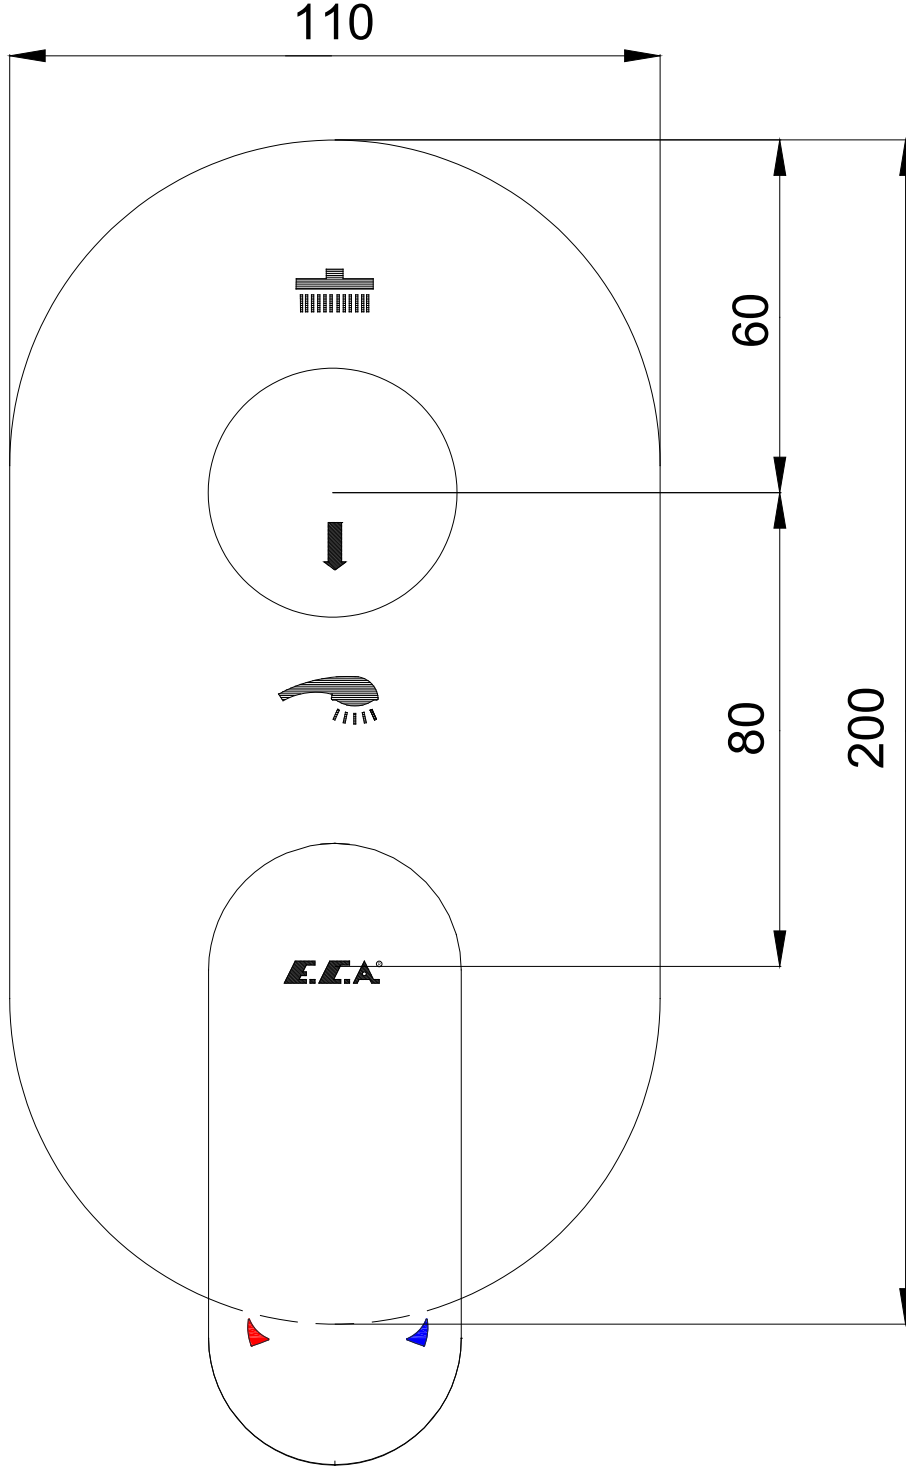

ANKASTRE BANYO/DUŞ BATARYALARI CONCEALED BATH/SHOWER MIXERS

Ürün Kodu : 102167211-EDE - ZAFİR Ankastrre Banyo/Duş Bataryası Sıva Üstü Grubu - 2 Yollu (İhracat Kodu: 102167211EX-EDE)
Product Code: 102167211-EDE - ZAFİR Concealed Bath/Shower Mixer Surface Mounted Group - 2 Way Diverter (Export Code: 102167211EX-EDE)
*Localization product codes are available.