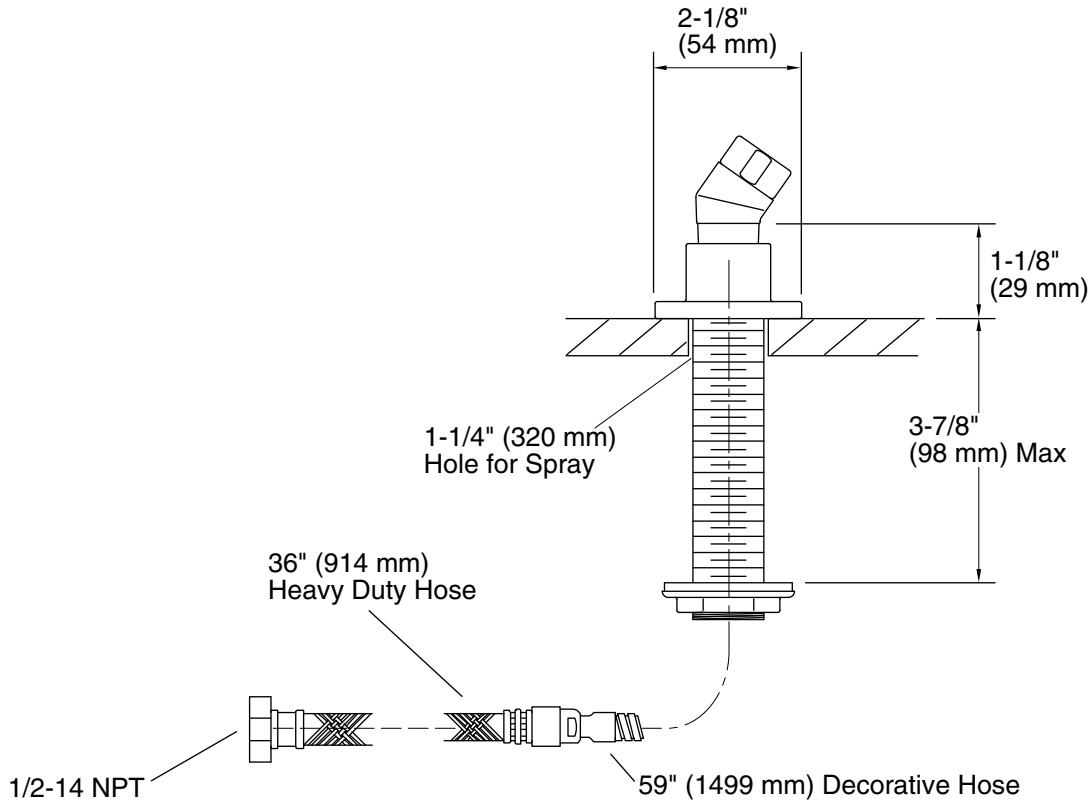

### Installation

- Deck- or bath-mount.

### Technical Information

All product dimensions are nominal.

Material: Brass