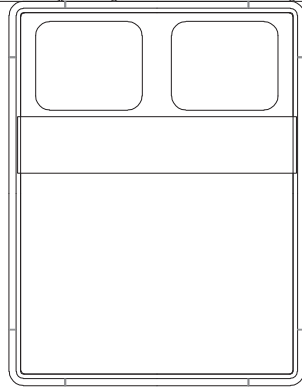

**KING SIZE**

**For mattress:**  
W: 180 x D: 200 cm  
W: 70 <sup>7/8</sup>" x D: 78 <sup>3/4</sup>"

NIGHT  
**CASANOVA**  
BED

**HOLLYWOOD SIZE**

For mattress:  
W: 200 x D: 200 cm  
W: 78 3/4" x D: 78 3/4"

**KING US SIZE**

For mattress:  
W: 193 x D: 203 cm  
W: 76" x D: 79 7/8"

NIGHT  
**CASANOVA**  
BED

180,0  
[70 7/8]

289  
[11 3/4]

**QUEEN US SIZE**

361,0  
[142 1/8]

203,0  
[79 7/8]

216,0  
[85]

153,0  
[60 1/4]

166,0  
[65 3/8]

**For mattress:**  
W: 153 x D: 203 cm  
W: 60 1/4" x D: 20 7/8"

Design Massimiliano Raggi