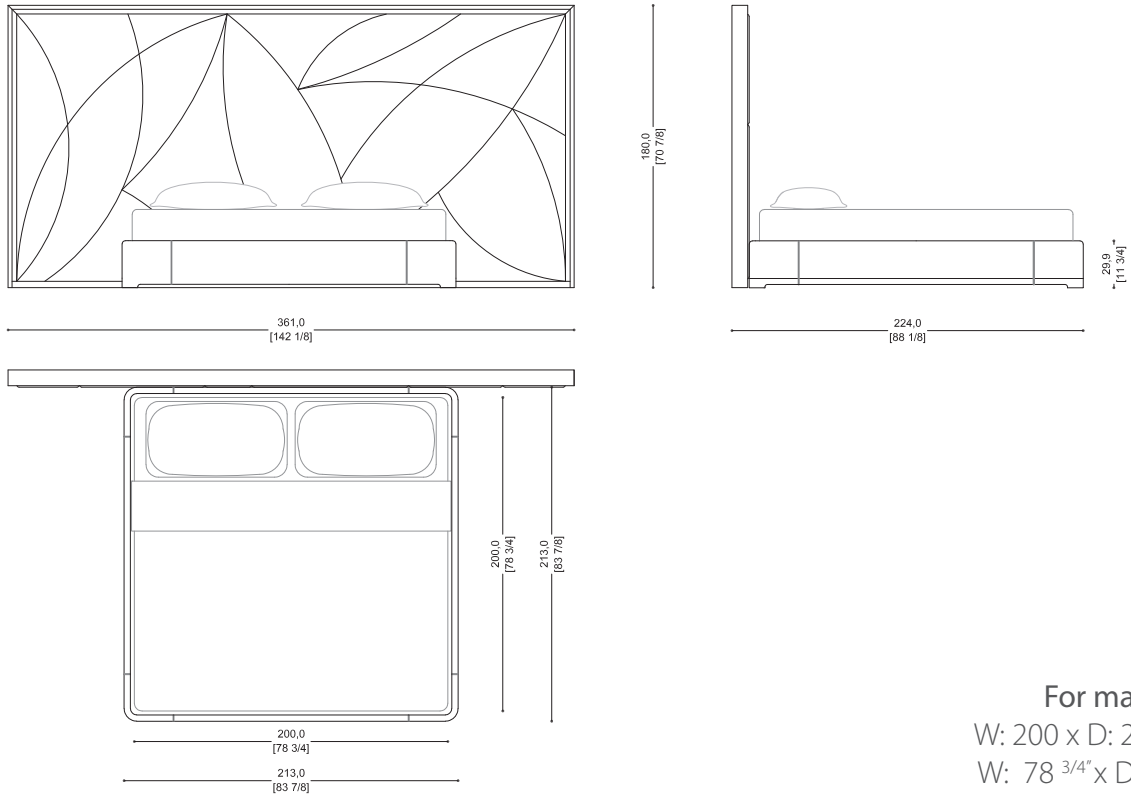

NIGHT  
**CASANOVA**  
BED

Headboard and bedframe in plywood. Polyurethane foam padding. Leather or fabric upholstery.  
Edge trim in distressed paint finish. Optional: edge trim in tiny mosaic.

Technical Features

**KING SIZE**

**For mattress:**  
W: 180 x D: 200 cm  
W: 70 <sup>7/8</sup>" x D: 78 <sup>3/4</sup>"

NIGHT  
**CASANOVA**  
BED

**HOLLYWOOD SIZE**

For mattress:  
W: 200 x D: 200 cm  
W: 78 3/4" x D: 78 3/4"

**KING US SIZE**

For mattress:  
W: 193 x D: 203 cm  
W: 76" x D: 79 7/8"

NIGHT  
**CASANOVA**  
BED

180,0  
[70 7/8]

289  
[11 3/4]

**QUEEN US SIZE**

361,0  
[142 1/8]

203,0  
[79 7/8]

216,0  
[85]

153,0  
[60 1/4]

166,0  
[65 3/8]

**For mattress:**  
W: 153 x D: 203 cm  
W: 60 1/4" x D: 20 7/8"

Design Massimiliano Raggi