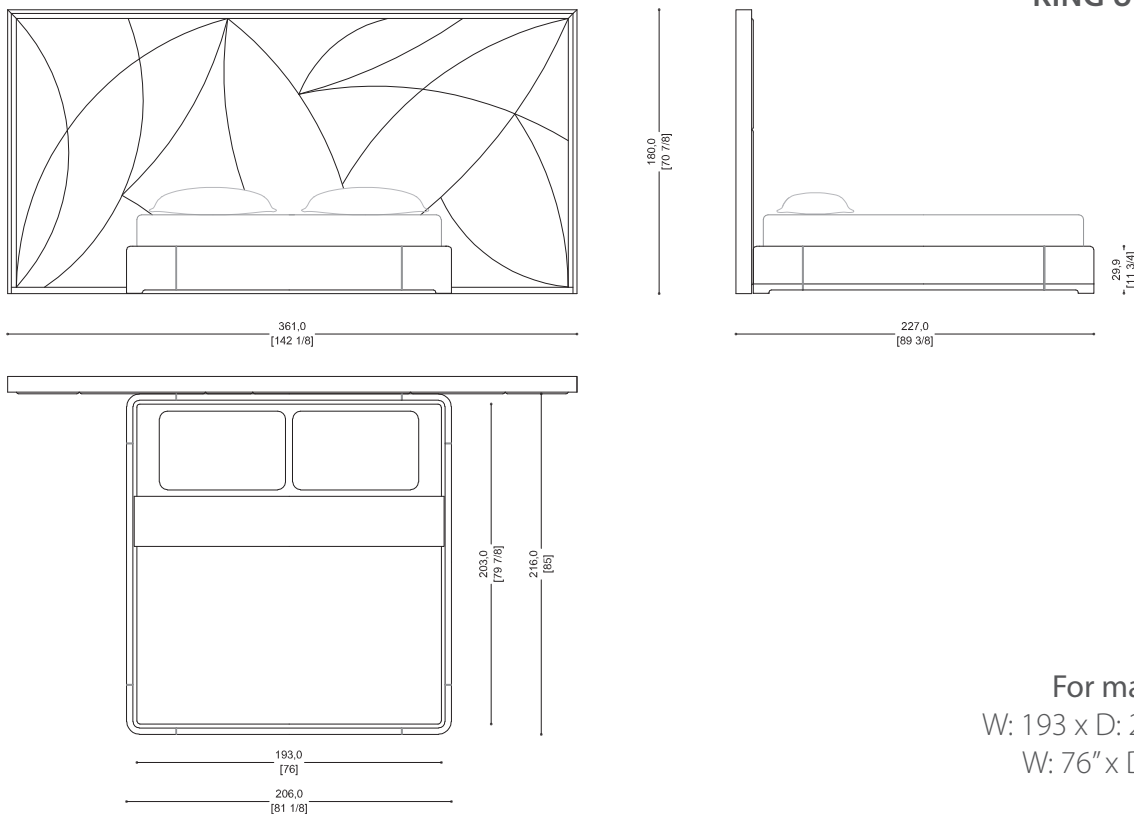

NIGHT  
**CASANOVA**  
BED

Headboard and bedframe in plywood. Polyurethane foam padding. Leather or fabric upholstery.  
Edge trim in distressed paint finish. Optional: edge trim in tiny mosaic.

Technical Features

**KING SIZE**

**For mattress:**  
W: 180 x D: 200 cm  
W: 70 <sup>7/8</sup>" x D: 78 <sup>3/4</sup>"

NIGHT  
**CASANOVA**  
BED

**HOLLYWOOD SIZE**

For mattress:  
W: 200 x D: 200 cm  
W: 78 3/4" x D: 78 3/4"

**KING US SIZE**

For mattress:  
W: 193 x D: 203 cm  
W: 76" x D: 79 7/8"

NIGHT  
**CASANOVA**  
BED

180,0  
[70 7/8]

289  
[11 3/4]

**QUEEN US SIZE**

361,0  
[142 1/8]

203,0  
[79 7/8]

216,0  
[85]

153,0  
[60 1/4]

166,0  
[65 3/8]

**For mattress:**  
W: 153 x D: 203 cm  
W: 60 1/4" x D: 20 7/8"

Design Massimiliano Raggi