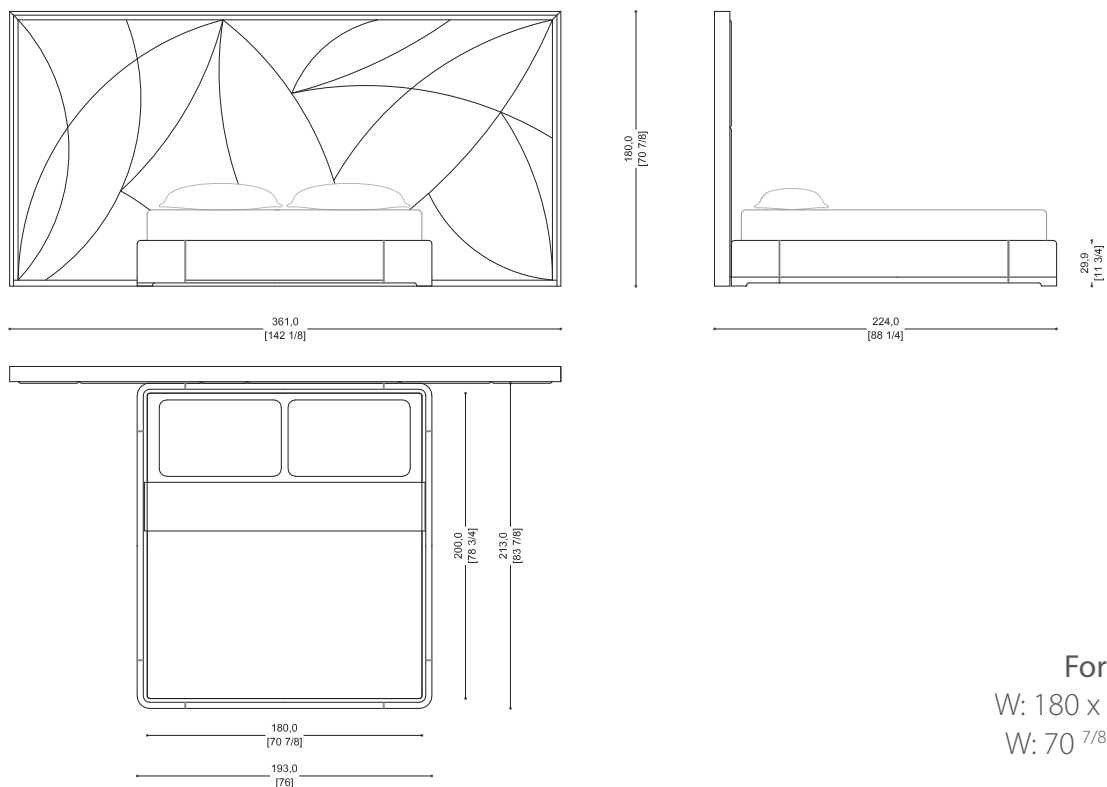

NIGHT  
**CASANOVA**  
BED

Headboard and bedframe in plywood. Polyurethane foam padding. Leather or fabric upholstery.  
Edge trim in distressed paint finish. Optional: edge trim in tiny mosaic.

Technical Features

**KING SIZE**

**For mattress:**  
W: 180 x D: 200 cm  
W: 70 <sup>7/8</sup>" x D: 78 <sup>3/4</sup>"

NIGHT  
**CASANOVA**  
BED

**HOLLYWOOD SIZE**

For mattress:  
W: 200 x D: 200 cm  
W: 78 3/4" x D: 78 3/4"

**KING US SIZE**

For mattress:  
W: 193 x D: 203 cm  
W: 76" x D: 79 7/8"

NIGHT  
**CASANOVA**  
BED

180,0  
[70 7/8]

289  
[11 3/4]

**QUEEN US SIZE**

361,0  
[142 1/8]

203,0  
[79 7/8]

216,0  
[85]

153,0  
[60 1/4]

166,0  
[65 3/8]

**For mattress:**  
W: 153 x D: 203 cm  
W: 60 1/4" x D: 20 7/8"

Design Massimiliano Raggi