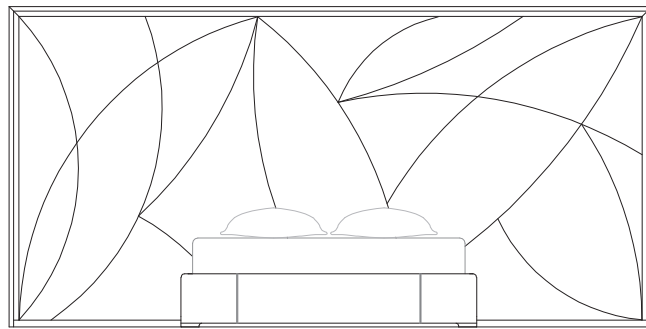

**KING SIZE**

**For mattress:**  
W: 180 x D: 200 cm  
W: 70 <sup>7/8</sup>" x D: 78 <sup>3/4</sup>"

NIGHT  
**CASANOVA**  
BED

**HOLLYWOOD SIZE**

For mattress:  
W: 200 x D: 200 cm  
W: 78 3/4" x D: 78 3/4"

**KING US SIZE**

For mattress:  
W: 193 x D: 203 cm  
W: 76" x D: 79 7/8"

NIGHT  
**CASANOVA**  
BED

180,0  
[70 7/8]

289  
[11 3/4]

**QUEEN US SIZE**

361,0  
[142 1/8]

203,0  
[79 7/8]

216,0  
[85]

153,0  
[60 1/4]

166,0  
[65 3/8]

**For mattress:**  
W: 153 x D: 203 cm  
W: 60 1/4" x D: 20 7/8"

Design Massimiliano Raggi