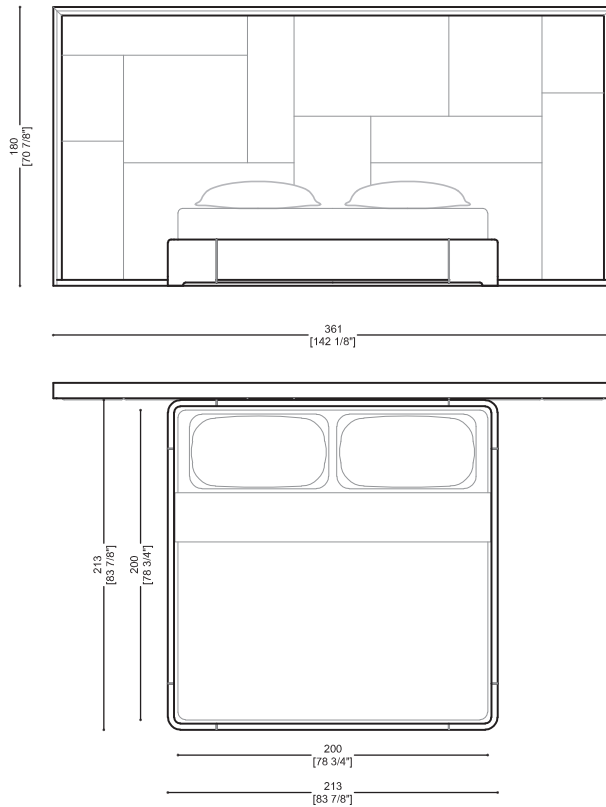

NIGHT
CASANOVA
BED 2016

Headboard and bedframe in plywood. Polyurethane foam padding. Leather or fabric upholstery.
Edge trim in distressed paint finish. Optional: edge trim in tiny mosaic.

Technical Features

KING SIZE

For mattress:
W: 180 x D: 200 cm
W: 70 ⁷/₈" x D: 78 ³/₄"

NIGHT
CASANOVA
BED 2016

HOLLYWOOD SIZE

For mattress:
W: 200 x D: 200 cm
W: 78 3/4" x D: 78 3/4"

KING US SIZE

For mattress:
W: 193 x D: 203 cm
W: 76" x D: 79 7/8"

NIGHT
CASANOVA
BED 2016

QUEEN US SIZE

For mattress:
W: 153 x D: 203 cm
W: 60 1/4" x D: 20 7/8"

Design Massimiliano Raggi