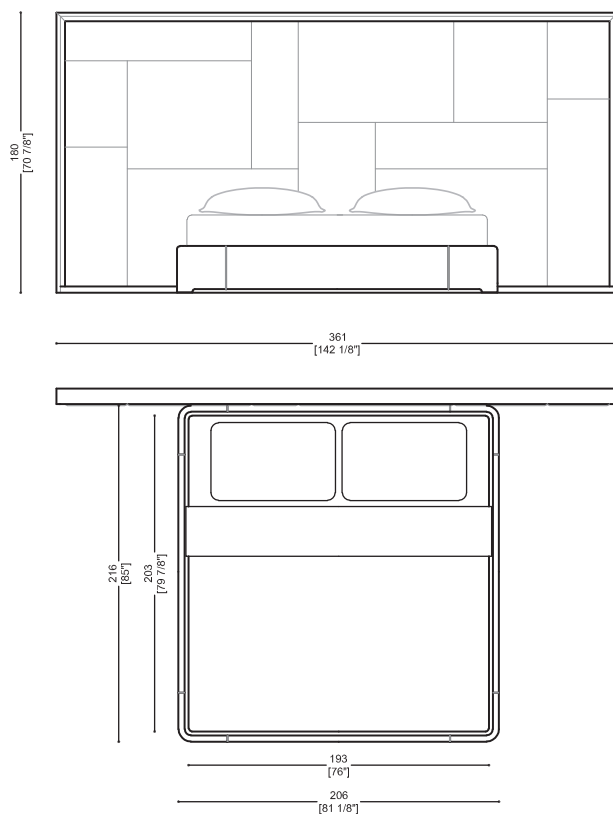

KING SIZE

For mattress:
W: 180 x D: 200 cm
W: 70 ⁷/₈" x D: 78 ³/₄"

NIGHT
CASANOVA
BED 2016

HOLLYWOOD SIZE

For mattress:
W: 200 x D: 200 cm
W: 78 3/4" x D: 78 3/4"

KING US SIZE

For mattress:
W: 193 x D: 203 cm
W: 76" x D: 79 7/8"

NIGHT
CASANOVA
BED 2016

QUEEN US SIZE

For mattress:
W: 153 x D: 203 cm
W: 60 1/4" x D: 20 7/8"

Design Massimiliano Raggi