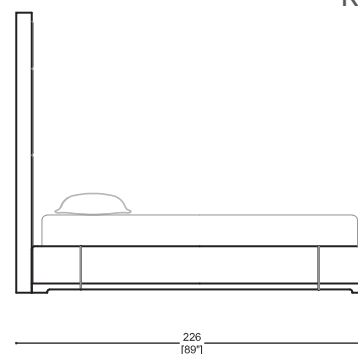

KING SIZE

For mattress:
W: 180 x D: 200 cm
W: 70 ⁷/₈" x D: 78 ³/₄"

NIGHT
CASANOVA
BED 2016

HOLLYWOOD SIZE

For mattress:
W: 200 x D: 200 cm
W: 78 3/4" x D: 78 3/4"

KING US SIZE

For mattress:
W: 193 x D: 203 cm
W: 76" x D: 79 7/8"

NIGHT
CASANOVA
BED 2016

QUEEN US SIZE

For mattress:
W: 153 x D: 203 cm
W: 60 1/4" x D: 20 7/8"

Design Massimiliano Raggi