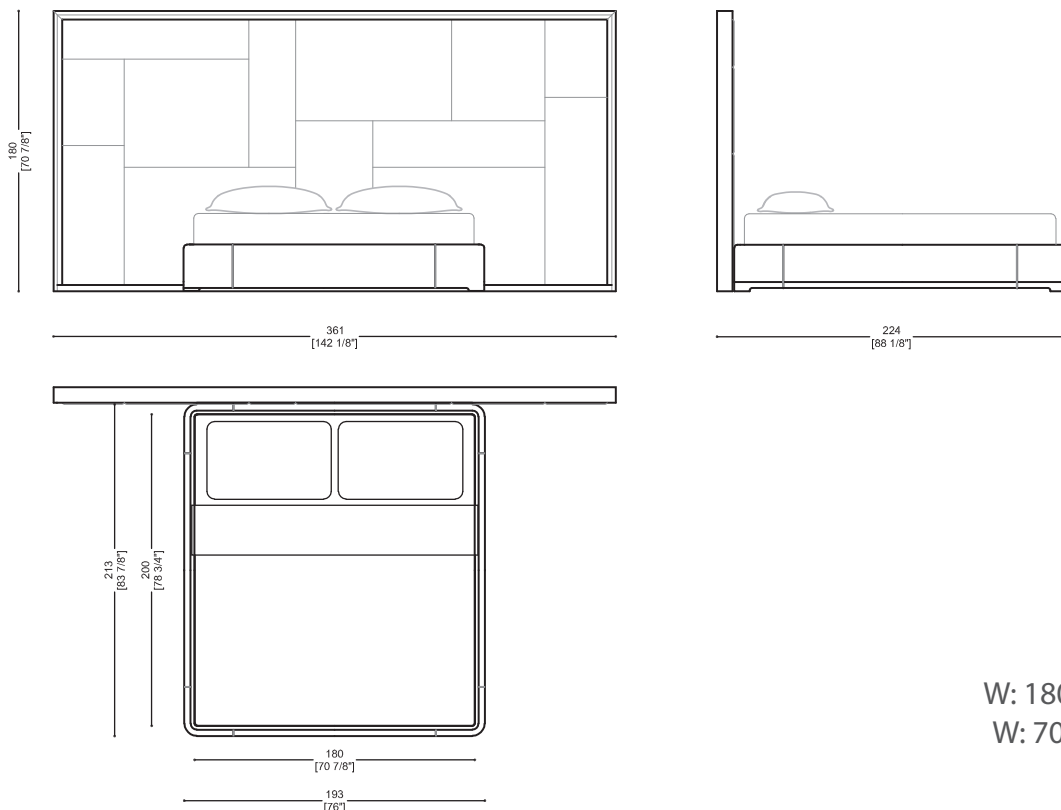

NIGHT
CASANOVA
BED 2016

Headboard and bedframe in plywood. Polyurethane foam padding. Leather or fabric upholstery.
Edge trim in distressed paint finish. Optional: edge trim in tiny mosaic.

Technical Features

KING SIZE

For mattress:
W: 180 x D: 200 cm
W: 70 ⁷/₈" x D: 78 ³/₄"

NIGHT
CASANOVA
BED 2016

HOLLYWOOD SIZE

For mattress:
W: 200 x D: 200 cm
W: 78 3/4" x D: 78 3/4"

KING US SIZE

For mattress:
W: 193 x D: 203 cm
W: 76" x D: 79 7/8"

NIGHT
CASANOVA
BED 2016

QUEEN US SIZE

For mattress:
W: 153 x D: 203 cm
W: 60 1/4" x D: 20 7/8"

Design Massimiliano Raggi