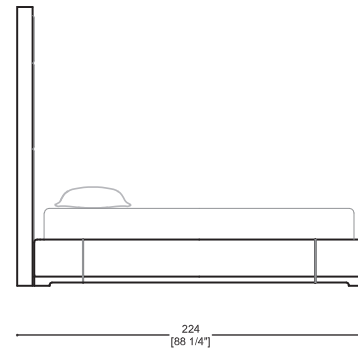

NIGHT
CASANOVA
BED 2016

Headboard and bedframe in plywood. Polyurethane foam padding. Leather or fabric upholstery.
Edge trim in distressed paint finish. Optional: edge trim in tiny mosaic.

Technical Features

KING SIZE

For mattress:
W: 180 x D: 200 cm
W: 70 ⁷/₈" x D: 78 ³/₄"

NIGHT
CASANOVA
BED 2016

HOLLYWOOD SIZE

For mattress:
W: 200 x D: 200 cm
W: 78 3/4" x D: 78 3/4"

KING US SIZE

For mattress:
W: 193 x D: 203 cm
W: 76" x D: 79 7/8"

NIGHT
CASANOVA
BED 2016

QUEEN US SIZE

For mattress:
W: 153 x D: 203 cm
W: 60 1/4" x D: 20 7/8"

Design Massimiliano Raggi