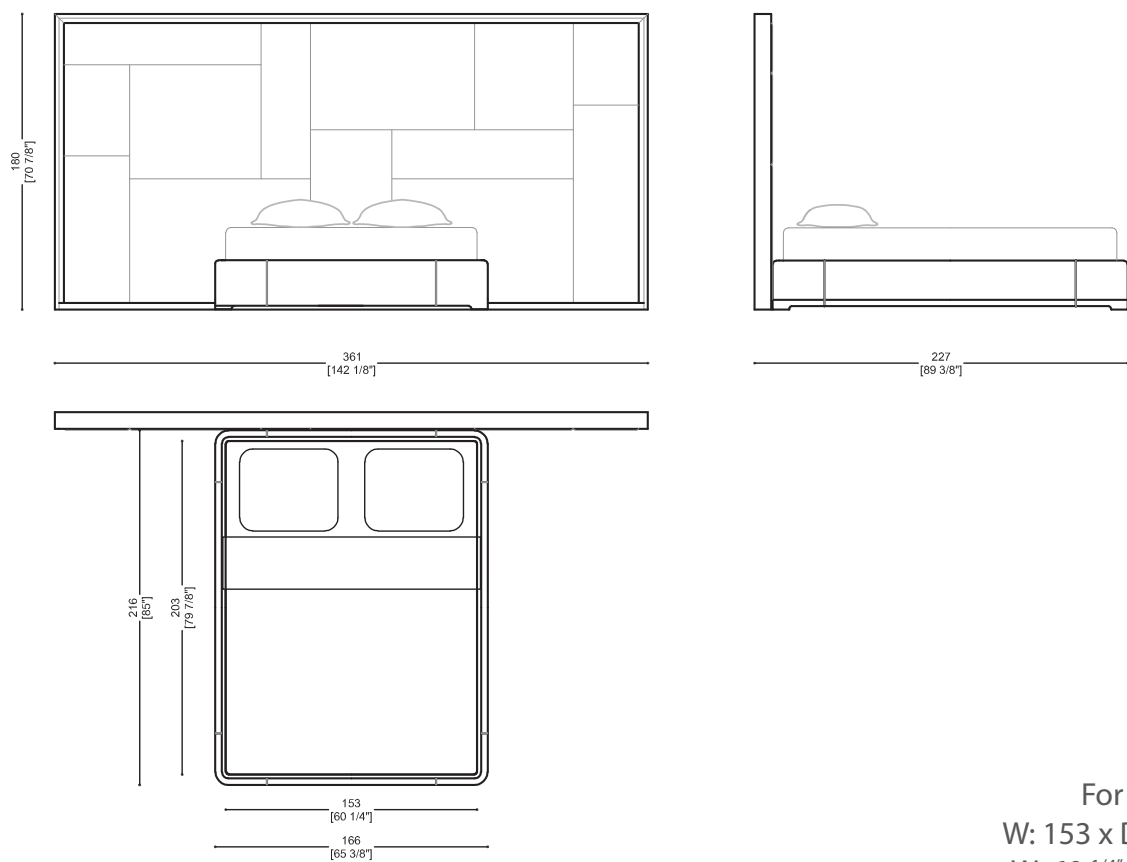

KING SIZE

For mattress:
W: 180 x D: 200 cm
W: 70 ⁷/₈" x D: 78 ³/₄"

NIGHT
CASANOVA
BED 2016

HOLLYWOOD SIZE

For mattress:
W: 200 x D: 200 cm
W: 78 3/4" x D: 78 3/4"

KING US SIZE

For mattress:
W: 193 x D: 203 cm
W: 76" x D: 79 7/8"

NIGHT
CASANOVA
BED 2016

QUEEN US SIZE

For mattress:
W: 153 x D: 203 cm
W: 60 1/4" x D: 20 7/8"

Design Massimiliano Raggi