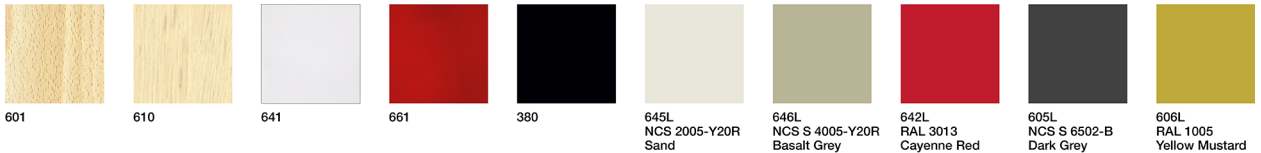

Occasional table with solid oak wood top and legs.

**Wood finish
Beech**

**Premium
finish and
wood**

**Resistance
and
Quality**

ISO9001
UNE-EN 16139:2013

Sustainability

ASTM D5116 (VOCS Emissions)
FSC
GECA 28-2006 v2- Furniture and Fittings (modified 2010) Level B
ISO14001
PEFC