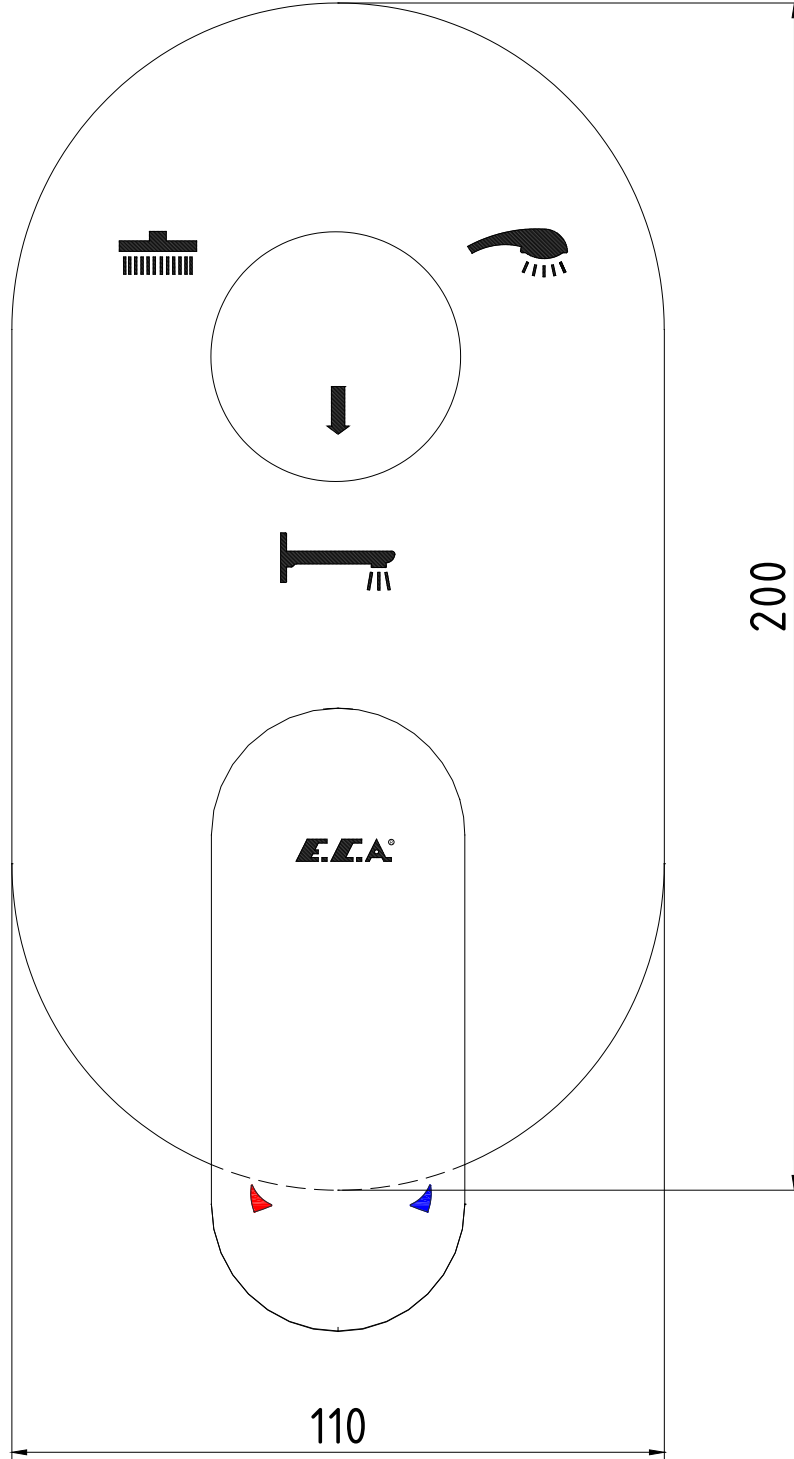

ANKASTRE BANYO/DUŐ BATARYALARI CONCEALED BATH/SHOWER MIXERS

E.C.A.®

Ürün Kodu : 102167311-E - ZAFİR Ankaſtre Banyo Bataryası Sıva Üſtü Grubu - 3 Yollu (İhracat Kodu: 102167311EX-E)

Product Code: 102167311-E - ZAFİR Concealed Bath Mixer Surface Mounted Group - 3 Yollu (Export Code: 102167311EX-E)

*Localization product codes are available.

Mart 2020 / March 2020

www.eca.com.tr

E.C.A. önceden haber vermeksizin, ürünler ve ürünlerin teknik detaylarında deęiŐiklik yapma hakkını saklı tutar.

We reserve the right to alter product specification and colors and to make technical modifications without prior notice.

Elginkan