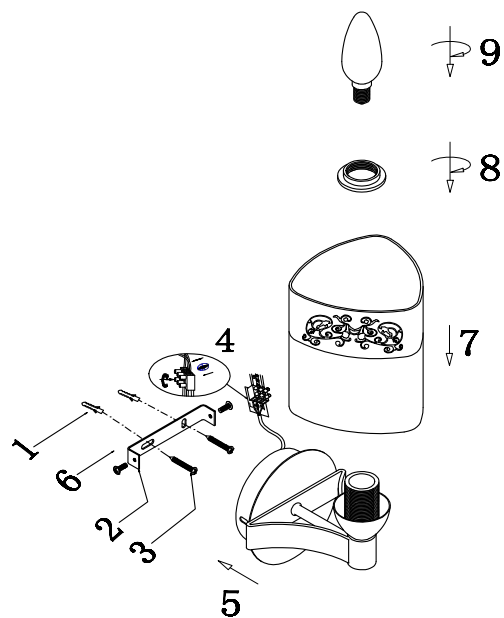

# Instruction

FR5475WL-01CH

1 x E14 (40W)

Model: FR5475WL-01CH  
Series: Tasmania

Wall Lamps