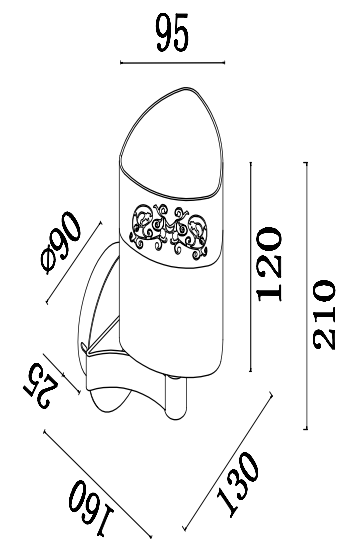

# Instruction

FR5475WL-01CH

1 x E14 (40W)

Model: FR5475WL-01CH  
Series: Tasmania

Wall Lamps