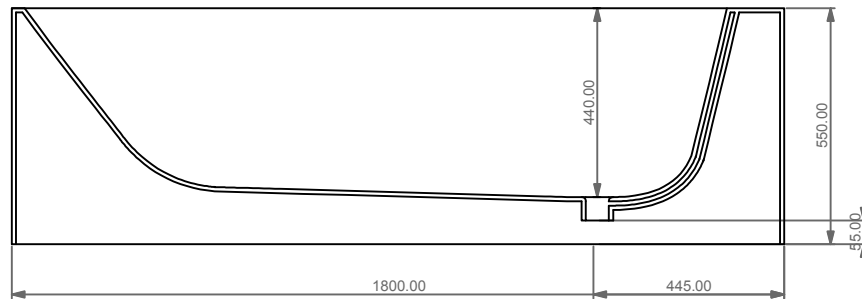

TOP

Vasca a parete o centro stanza in Pietraluce®
 cm 180 senza fori per rubinetteria con troppopieno
 Buthtub free standing or back to wall in Pietraluce®
 cm 180, no holes for tap fittings with overflow

<p>Designation Vasca a parete o centro stanza in Pietraluce® cm 180 senza fori per rubinetteria con troppopieno Buthtub free standing or back to wall in Pietraluce® cm 180, no holes for tap fittings with overflow</p>	
<p>Scale 1:10</p>	<p>This drawing including the respectedata may neither be duplicated nor modified nor altered without the consent of GSG Ceramic Design. The use of the data/technical drawings take place at users own risk and under exclusion of any liability of GSG Ceramic Design. The dimensions are not binding; products are subject to changes. Measurement shown may be subjected to small variations or are indicative.</p>
<p>cod. OZVA180</p>	