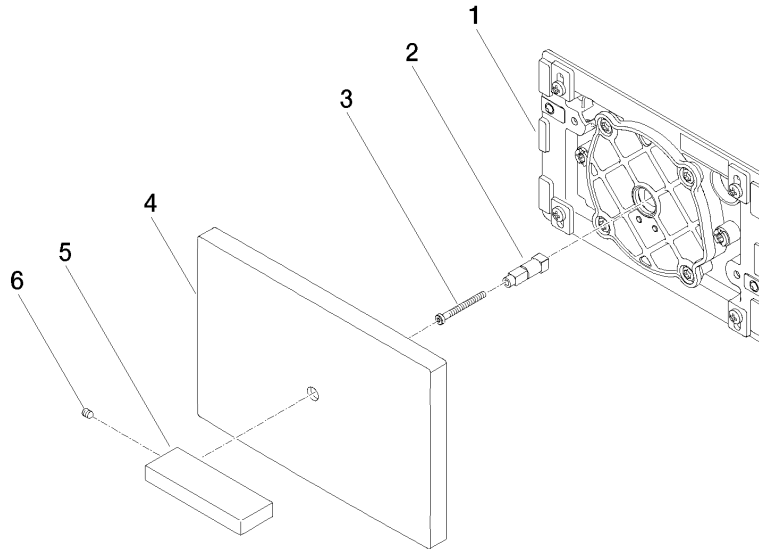

# Cover plate for the concealed WC cistern made by TeCe - Brushed Dark Platinum

IMO

12 660 979  
mm [inches]

12 660 979

Product version up to 5/27/2021

**Product version from 5/27/2021**

Parts for other  
finishes can be found  
here: [Chrome](#)

Cover plate for the concealed WC cistern made by TeCe - Brushed Dark  
Platinum

---

IMO

12 660 979

Spare parts list

Product version up to 5/27/2021

**Product version from 5/27/2021**

No.	Item Number	Name	Quantity used	Delivery time
	04 28 01 053 00 90	plate	6	2