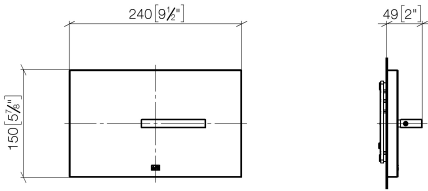

**Cover plate for the concealed WC cistern made by TeCe - Brushed Dark  
Platinum**

IMO

12 660 979

Fits: IMO, LULU, MADISON, MEM, TARA,  
CL.1, LISSÉ, VAIA, META, CYO

- cover plate 150 x 240 x 15 mm
- flush handle with rotary operation and two-volume technology (full flush/partial flush)

# Cover plate for the concealed WC cistern made by TeCe - Brushed Dark Platinum

IMO

12 660 979  
mm [inches]

12 660 979

Product version up to 5/27/2021

**Product version from 5/27/2021**

Parts for other  
finishes can be found  
here: [Chrome](#)