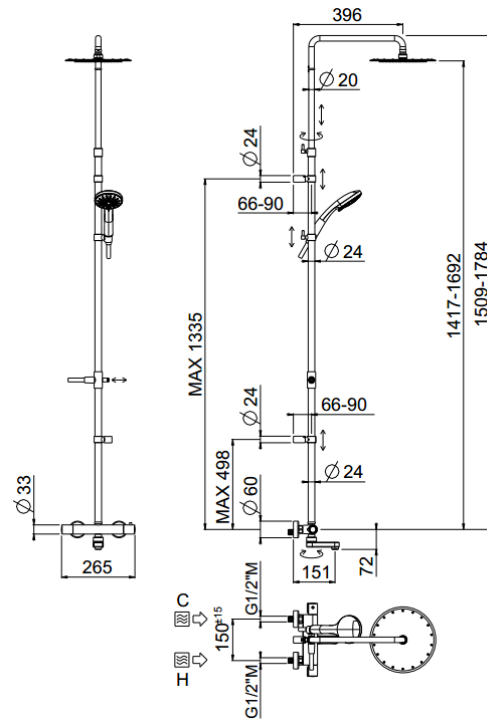

Rigoletto telescopic tub

Rigoletto telescopic tub, MySlim shower head
01-1960-N-CR

TECHNICAL INFORMATION

Bridge telescopic shower column including exposed thermostatic mixer with brass handles, diverter and swinging spout, turning bar with adjustable mounting. Round ultra-thin shower head, Ø220, non-liming, in stainless steel. 3 jets non-liming shower in ABS. Smooth double anti-torsion PVC flexible hose, cm 150. CHROME

Flow rate:
x rubinetto

PICTURE

SPARE PARTS

ORIC035
T°

ORIC032
2 vie / ways

FEATURES

rain jet

central jet

side jet

Tub spout

double anti-torsion

adjustable telescopic shower column

Rigoletto adjustable spout

TECHNICAL DRAWING

FINISHINGS