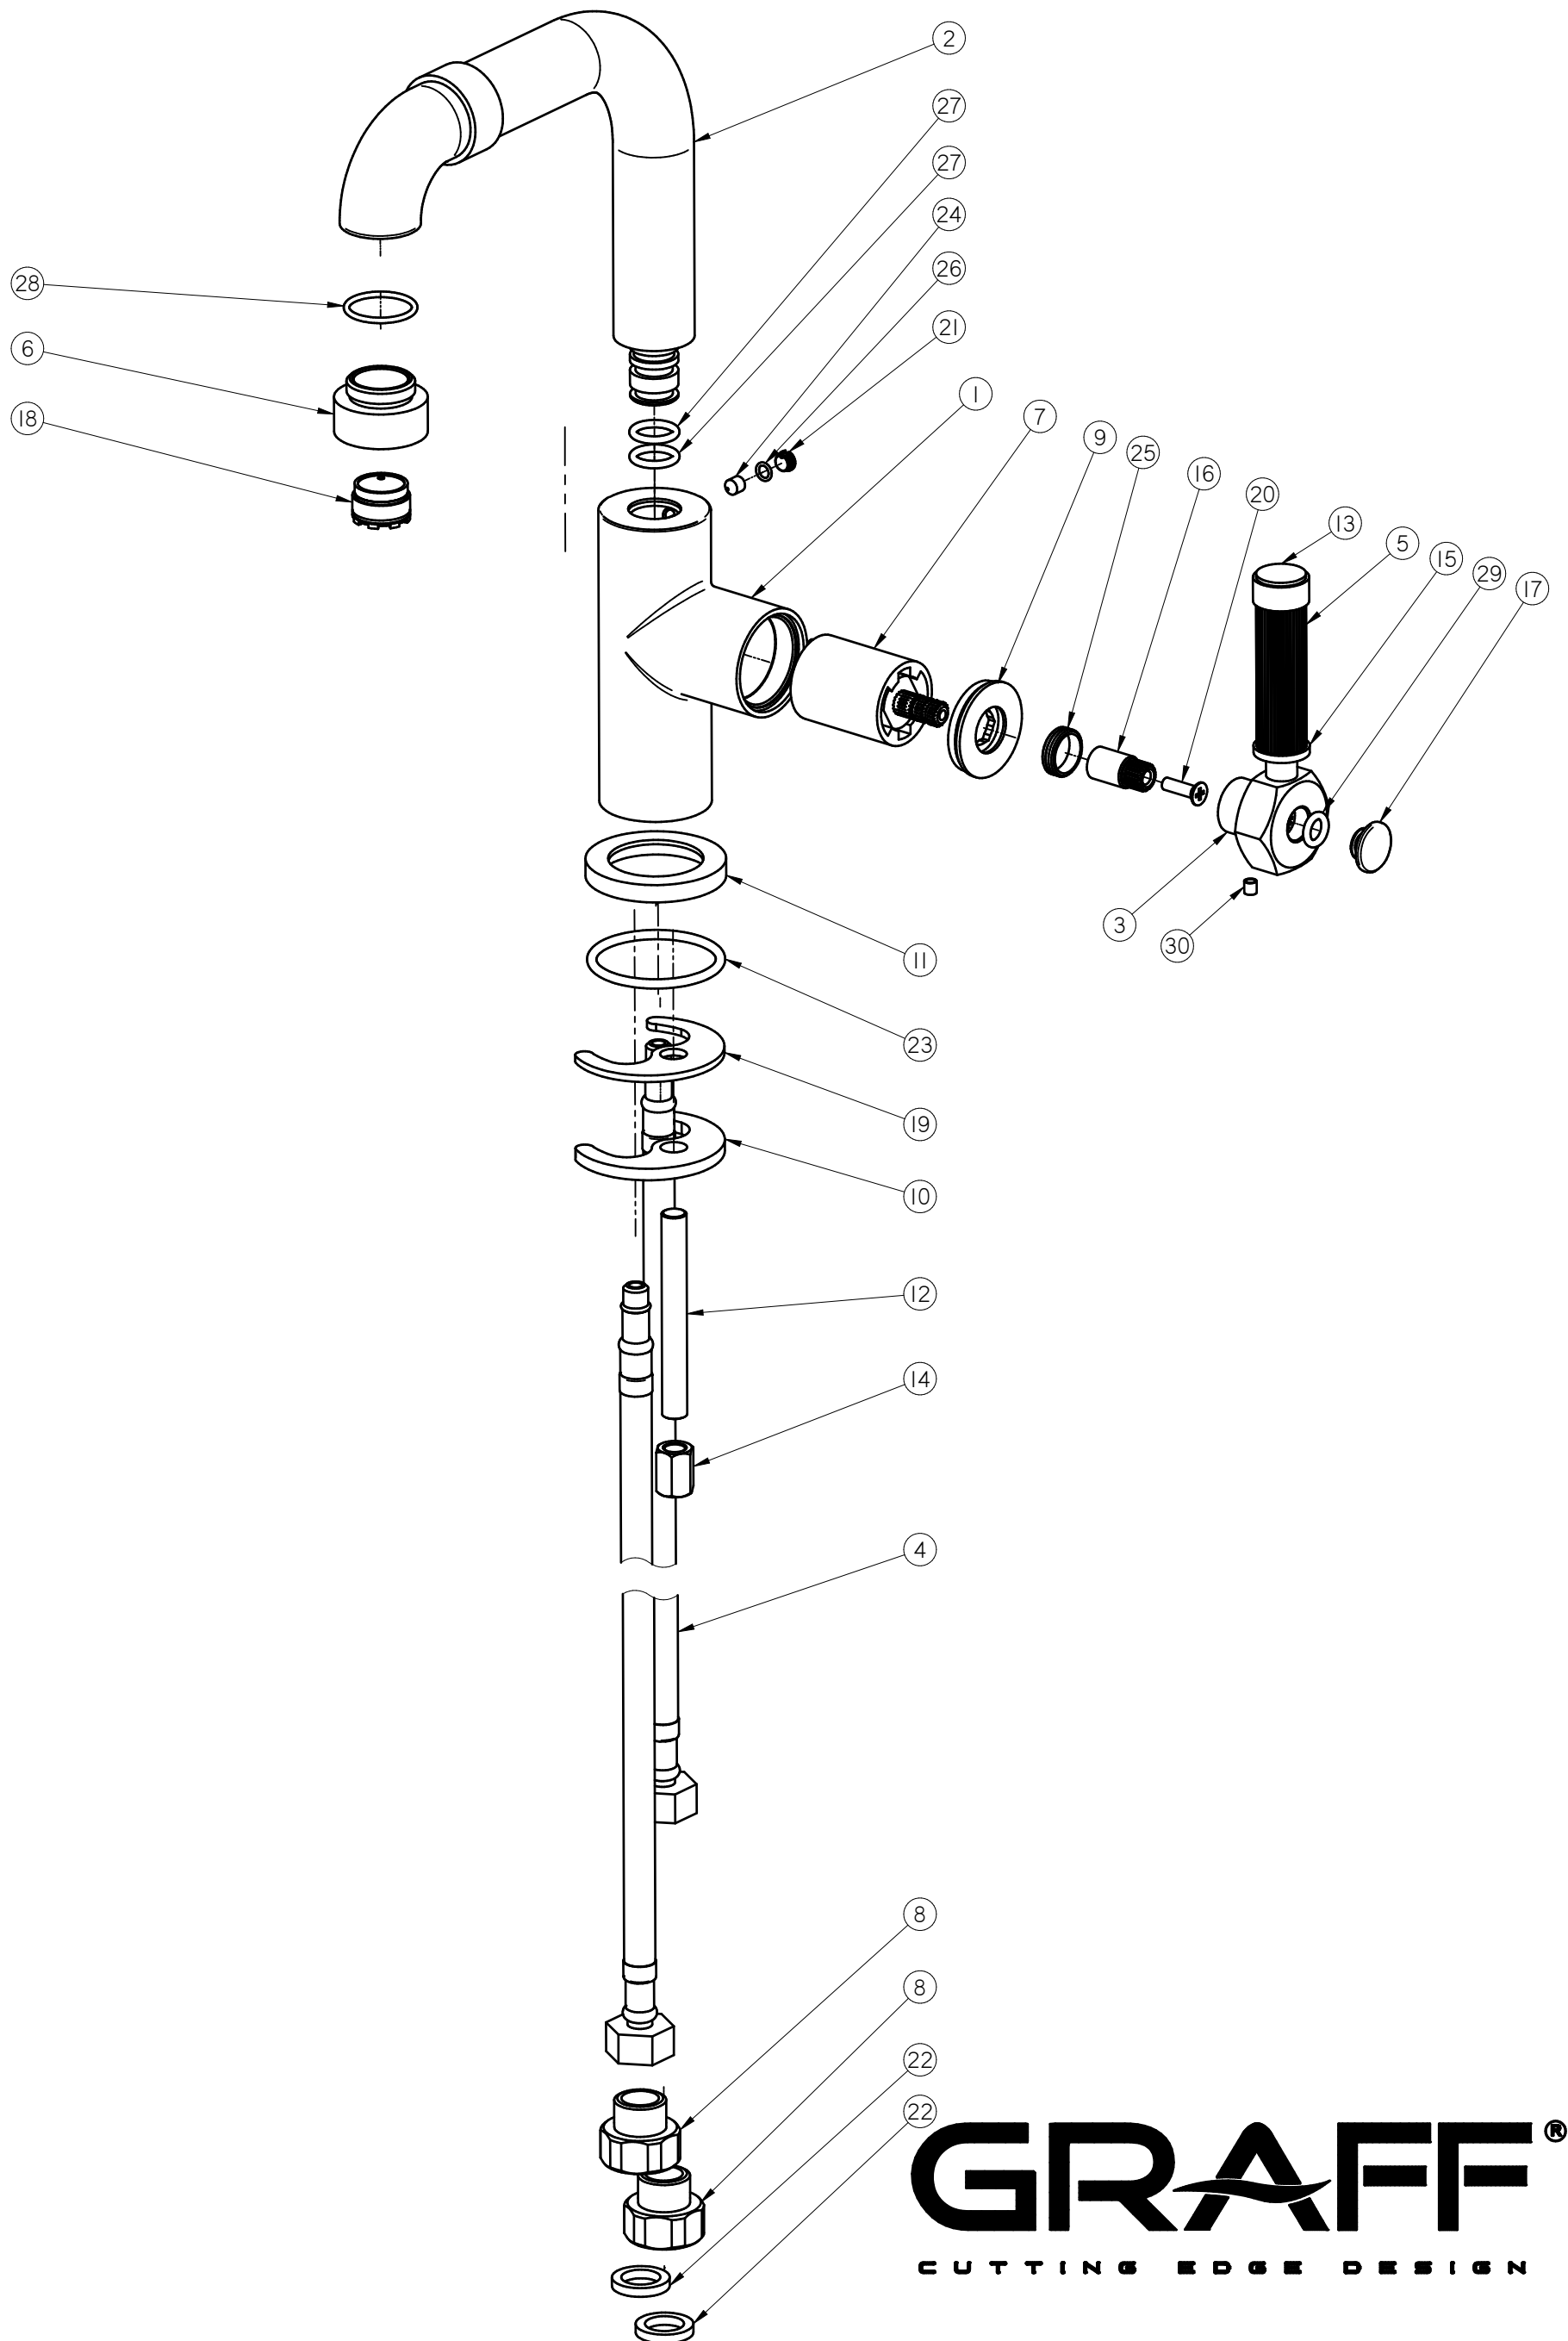

E-11300-LM56

Vintage Series

GRAFF[®]
CUTTING EDGE DESIGN