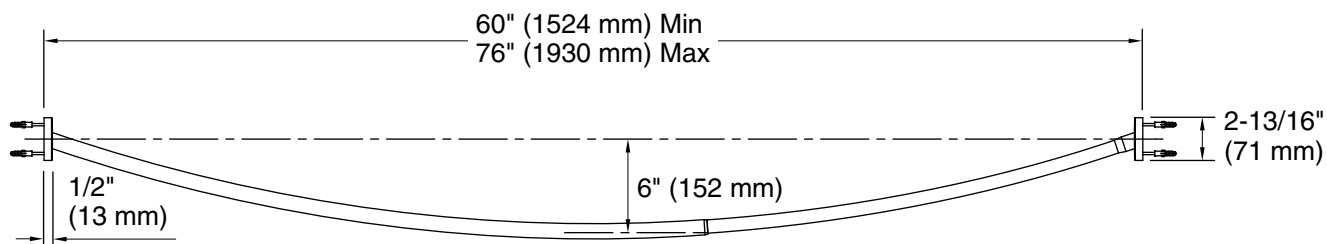

Technical Information

All product dimensions are nominal.

Material: Stainless Steel

Notes

Install this product according to the installation guide.

CAUTION: Risk of personal injury. Do not install these products in any area where they are likely to be used inadvertently as a grab bar or support bar. These products are not designed or intended for use as a grab bar or support bar.