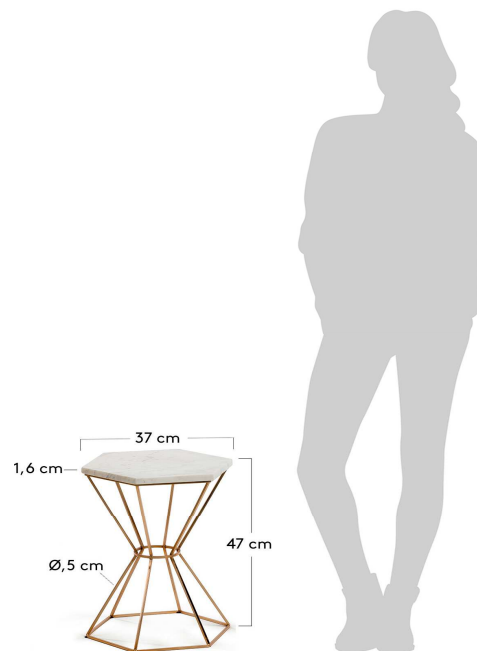

LIMIT

product code	AA0980R54
product description	LIMIT Side table metal copper marble Side table in metal powder coating painting.

product sizes

height x width x depth (cm)	47	x	37	x	37
product weight (Kg)	4,8				

technical drawings

product features

use (domestic/office)	Domestic
appliquence (inner/outer)	Inner
number of doors	
number of drawers	
fittings description	
max. load (Kg)	40

material	Marble
finishing	Natural

packaging

units per lot	1				
cbm (m3) / gross weight (Kg)	0,109	/	6		
nº of boxes	1				
box 1	1				
description	LIMIT Side table metal copper marble				
description box	FULL ITEM				
height x width x depth (cm)	58	x	46	x	41
cbm (m3) / gross weight (Kg) / net weight (Kg)	0,109	/	6	/	4,8
box 2					
description					
description box					
height x width x depth (cm)		x		x	
cbm (m3) / gross weight (Kg) / net weight (Kg)		/		/	
box 3					
description					
description box					
height x width x depth (cm)		x		x	
cbm (m3) / gross weight (Kg) / net weight (Kg)		/		/	
box 4					
description					
description box					
height x width x depth (cm)		x		x	
cbm (m3) / gross weight (Kg) / net weight (Kg)		/		/	
box 5					
description					
description box					
height x width x depth (cm)		x		x	
cbm (m3) / gross weight (Kg) / net weight (Kg)		/		/	