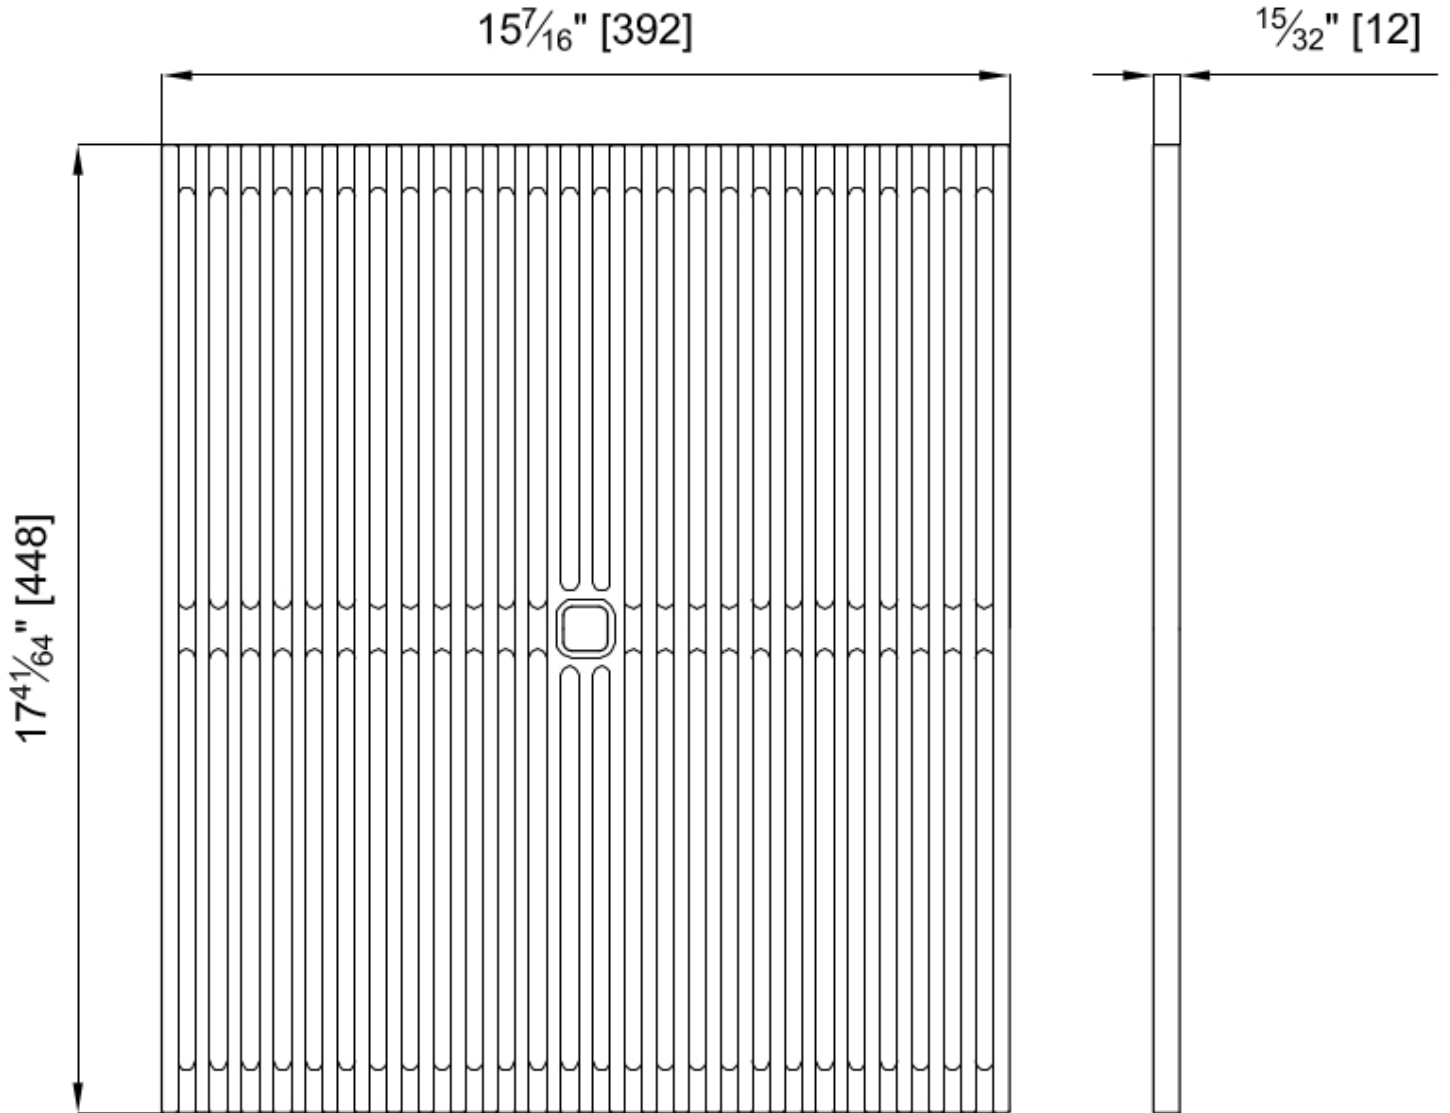

Black grid 8100 600

Accessories e Complements

Code: 8100 600

DETAILS

Material Foster Black Composit

Sink accessories Grill

Dimensions 39,2x44,8 cm

TECHNICAL DATA