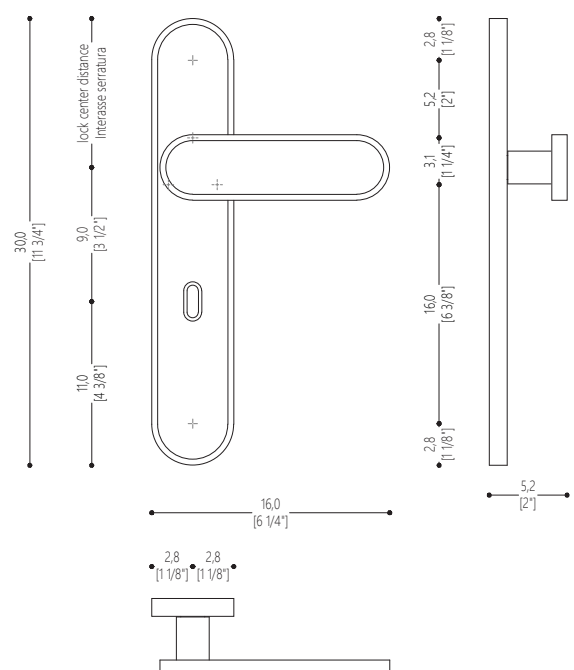

DOOR PULL

LOOP CH
Dust Gold

Handle made of aluminum alloy, finished in polished champagne finish. Vetrinite insert on plate and handle body Dust Gold color.

Technical Features

Design Massimiliano Raggi

PRODUCT DETAIL

Horizontal handle with long plate. Supplied in pairs, front and rear, including all mounting accessories. Lock not included.

FUNCTION

For internal swing, roto-translating or folding doors.

FINISH

Polished champagne or polished chrome.

STANDARD

European.

LOOP CH
Gold 6 & Diluvio Moka

Handle made of aluminum alloy, finished in polished champagne finish.
Decorated on the plate in tiny mosaic Gold and Grey Flannel color; with Vetrite Diluvio Moka insert on the handle body.

Technical Features

Design Massimiliano Raggi

PRODUCT DETAIL

Horizontal handle with long plate. Supplied in pairs, front and rear, including all mounting accessories. Lock not included.

FUNCTION

For internal swing, roto-translating or folding doors.