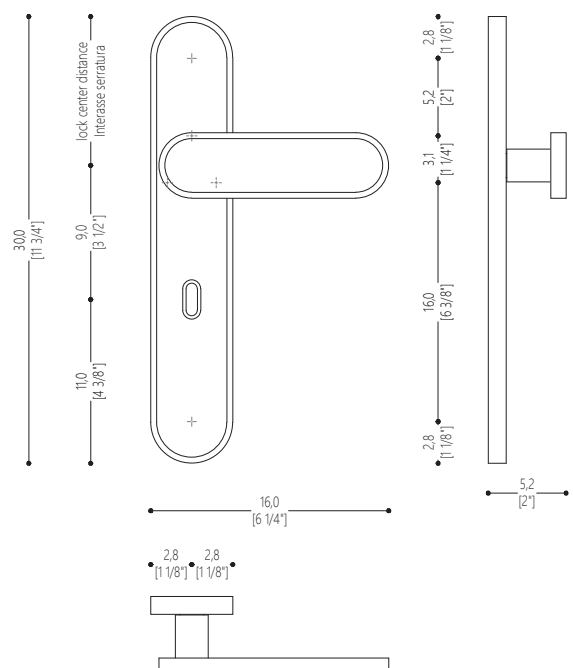

STANDARD

European.