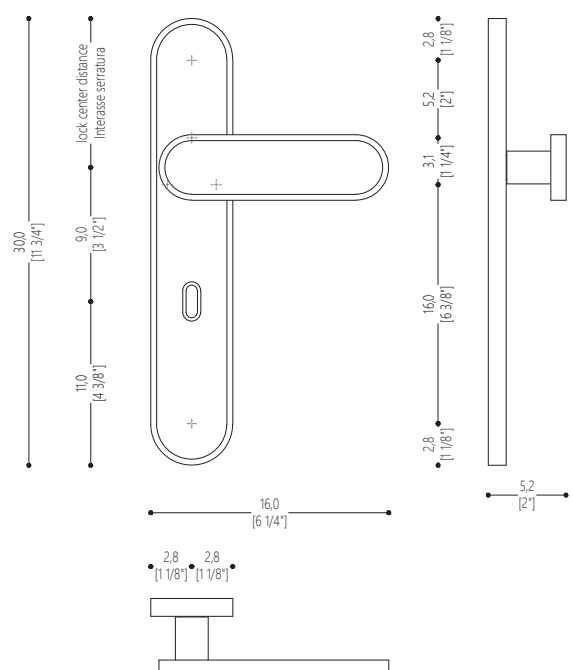

Technical Features

Design Massimiliano Raggi

PRODUCT DETAIL

Horizontal handle with long plate. Supplied in pairs, front and rear, including all mounting accessories. Lock not included.

FUNCTION

For internal swing, roto-translating or folding doors.

FINISH

Polished champagne or polished chrome.

STANDARD

European.

DOOR PULL

LOOP CH
Gold 10 & Pergamino Gold

Handle made of aluminum alloy, finished in polished champagne finish.
Decorated on the plate in tiny mosaic Gold color and Vetrice Pergamino Gold insert on the handle body.