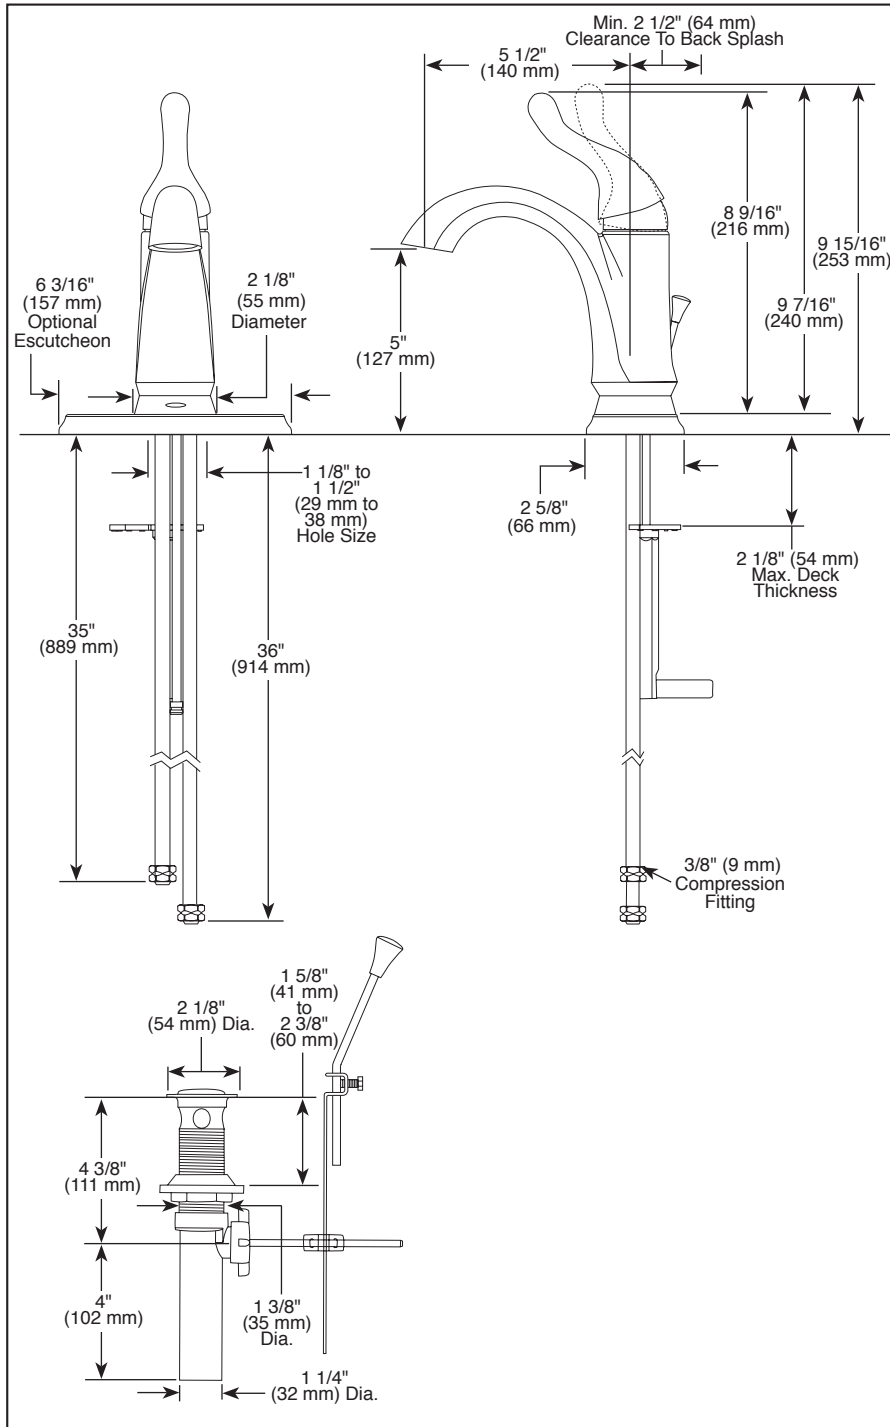

LAVATORY FAUCETS

- Talbott™ Bath Collection
- Single Handle Deck Mount

FEATURES:

- DIAMOND Seal® Technology
- Touch2O.xt® Technology

STANDARD SPECIFICATIONS:

- Maximum 1.20 gpm @ 60 psi, 4.54 L/min @ 414 kPa
- One or three hole mount (escutcheon optional, included)
- Diamond coated ceramic cartridge
- 3/8" O.D. straight, staggered PEX supply lines
- LED indicator light signals on-off, water temperature and when batteries run low
- Uses 6 AA (included) or 6 C (optional) batteries
- Optional (EP73954) 120V AC adapter available (3 prong grounded outlet required)
- Plastic pop-up

55 E. 111th Street, Indianapolis, Indiana 46280
 350 South Edgeware Road, St. Thomas, ON N5P 4L1
 © 2016 Masco Corporation of Indiana

Submitted Model No.: _____

Specific Features: _____

▲ Designate Proper Finish Suffix