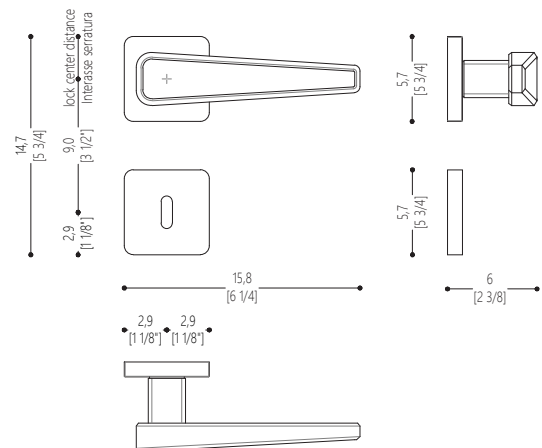

FUNCTION

For internal swing, roto-translating or folding doors.

FINISH

Polished champagne or polished chrome.

STANDARD

European.

DOOR PULL

ASTON CR
Tela Grey

Handle made of aluminum alloy, finished in polished chrome. Vetrite insert Tela Grey color.

Technical Features

Design Massimiliano Raggi

PRODUCT DETAIL

Horizontal handle with rosette and escutcheon. Supplied in pairs, front and rear, including all mounting accessories. Lock not included.