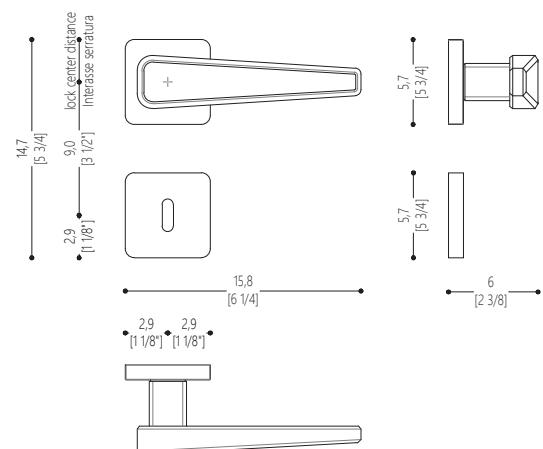

STANDARD

European.