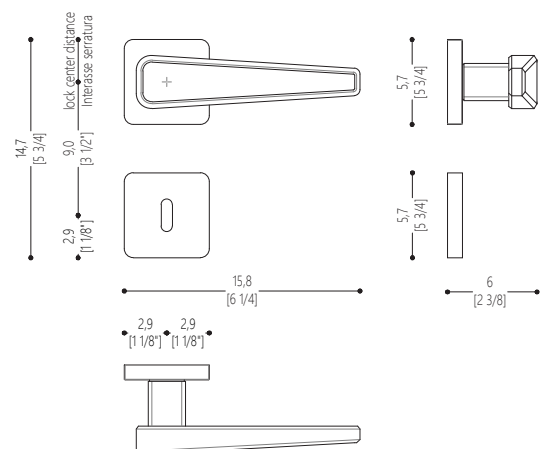

STANDARD

European.