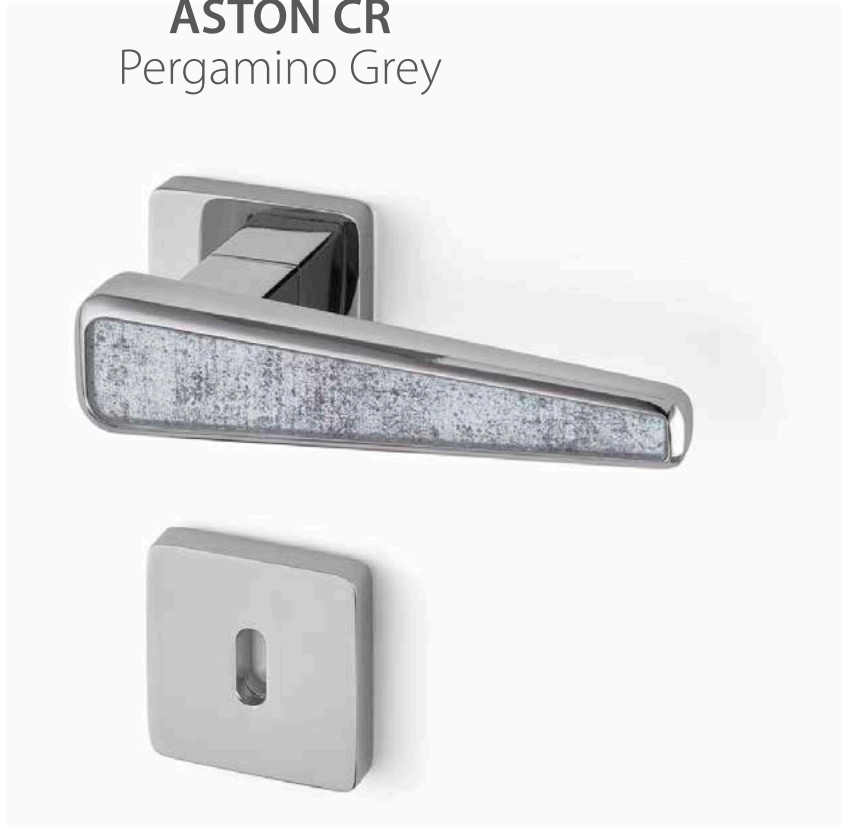

Handle made of aluminum alloy, finished in polished chrome. Decorated in tiny mosaic Platino color.

Technical Features

Design Massimiliano Raggi

PRODUCT DETAIL

Horizontal handle with rosette and escutcheon. Supplied in pairs, front and rear, including all mounting accessories. Lock not included.

FUNCTION

For internal swing, roto-translating or folding doors.

FINISH

Polished champagne or polished chrome.

STANDARD

European.

DOOR PULL

ASTON CR
Pergamino Grey

Handle made of aluminum alloy, finished in polished chrome. Vetrite insert Canapa Pergamino Grey color.

Technical Features

Design Massimiliano Raggi

PRODUCT DETAIL

Horizontal handle with rosette and escutcheon. Supplied in pairs, front and rear, including all mounting accessories. Lock not included.

FUNCTION

For internal swing, roto-translating or folding doors.

FINISH

Polished champagne or polished chrome.

STANDARD

European.

DOOR PULL

ASTON CR
Tela Grey