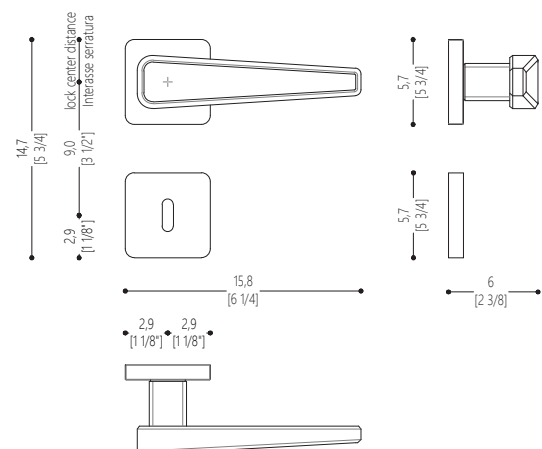

STANDARD

European.