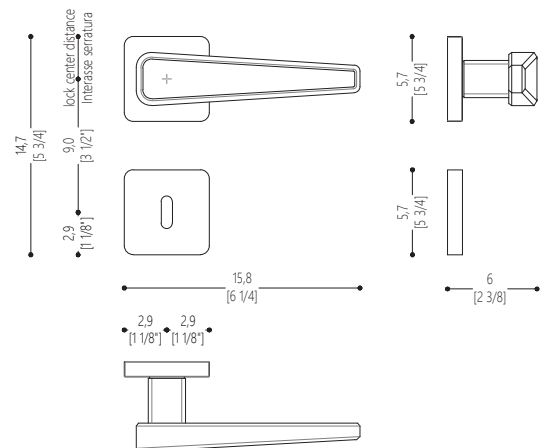

STANDARD

European.