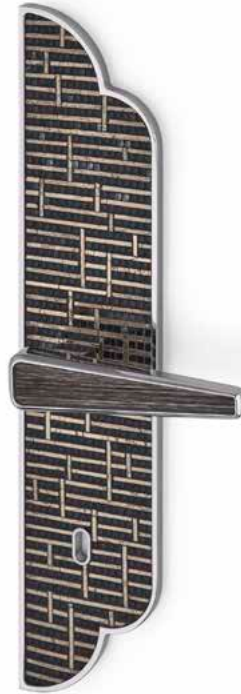

DOOR PULL

**ORIENT CH**  
Dust Gold & Pergamino Gold

Handle made of aluminum alloy, finished in polished champagne finish.  
Vetrite insert on plate and handle body colors Dust Gold & Pergamino Gold.

Technical Features

**ORIENT CR**  
Feather Grey

Handle made of aluminum alloy, finished in polished chrome finish. Vetrite insert on plate and handle body colors Feather Grey.

**Technical Features**

**PRODUCT DETAIL**

Horizontal handle with long plate. Supplied in pairs, front and rear, including all mounting accessories. Lock not included. Decorative finishing plate without handle available for each variant upon request.

**FUNCTION**

For internal swing, roto-translating or folding doors.

**FINISH**

Polished champagne or polished chrome.

**STANDARD**

European.

Design Massimiliano Raggi

**ORIENT CR**  
Mosaic Platinum & Diluvio Moka

Handle made of aluminum alloy, finished in polished chrome finish.  
Decorated on the plate in tiny mosaic Platino and Gray Flannel color; with Vetrice Dilivio Moka insert on the handle body.

**Technical Features**