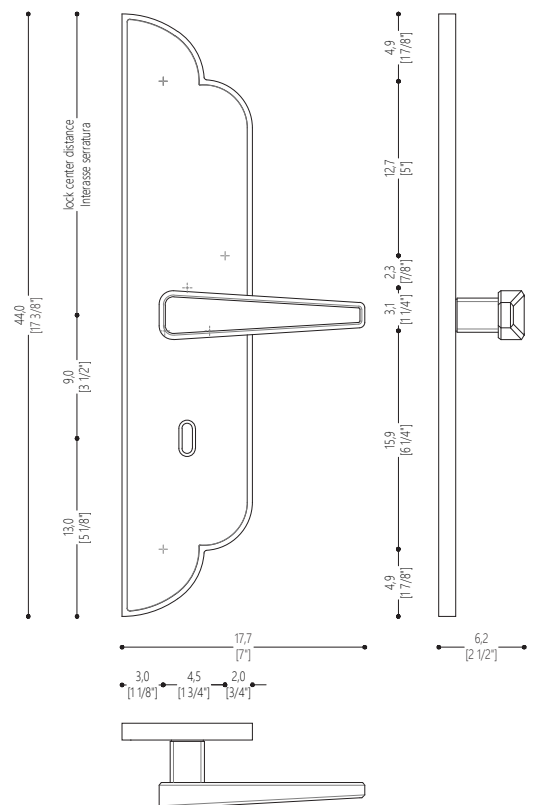

STANDARD

European.

Design Massimiliano Raggi