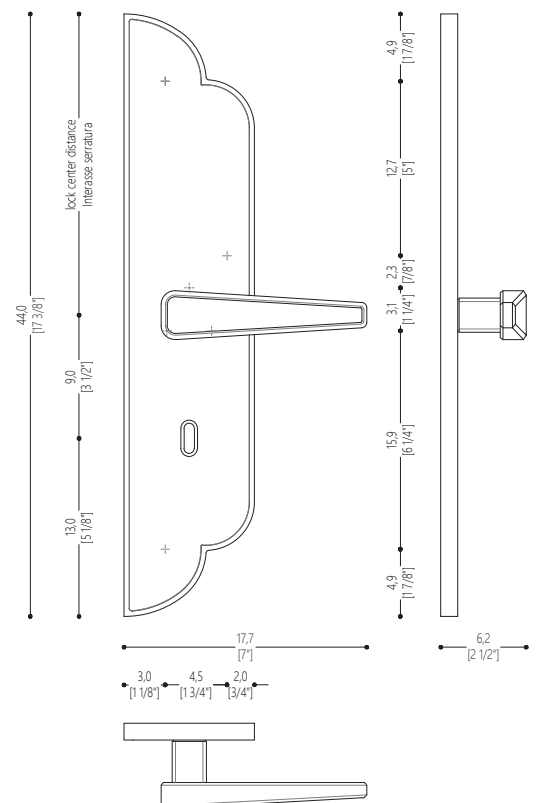

STANDARD

European.

Design Massimiliano Raggi