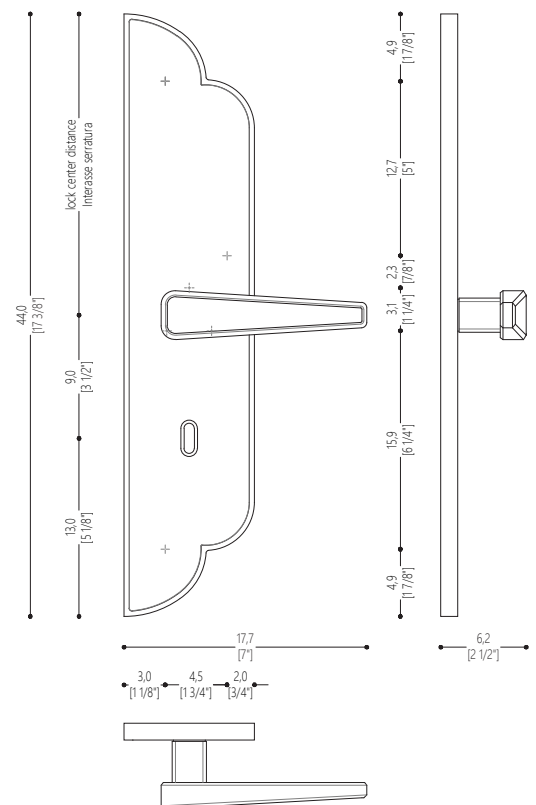

Design Massimiliano Raggi