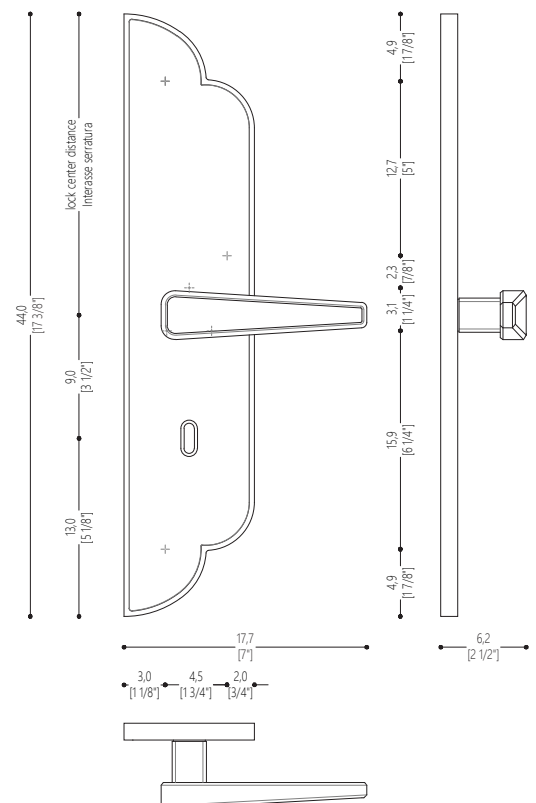

**PRODUCT DETAIL**

Horizontal handle with long plate. Supplied in pairs, front and rear, including all mounting accessories. Lock not included. Decorative finishing plate without handle available for each variant upon request.

**FUNCTION**

For internal swing, roto-translating or folding doors.

**FINISH**

Polished champagne or polished chrome.

**STANDARD**

European.

Design Massimiliano Raggi

DOOR PULL