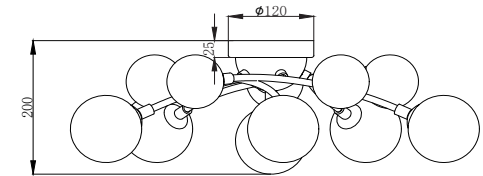

# Instruction

FR5116CL-11BS

11 x G9 (28W)

Model: FR5116CL-11BS  
Collection: Modern  
Series: Bethany

Ceiling Lamps