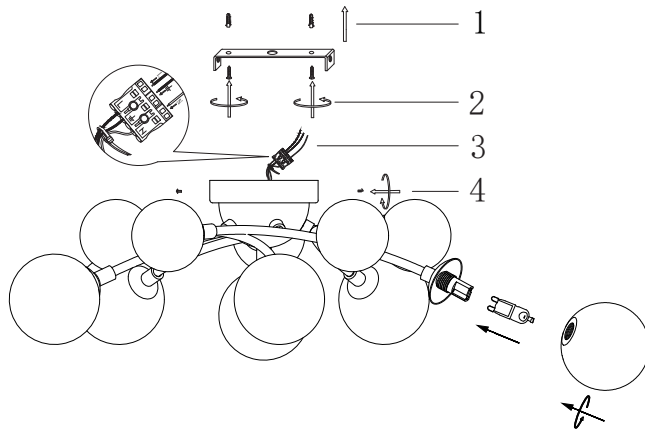

# Instruction

FR5116CL-11BS

11 x G9 (28W)

Model: FR5116CL-11BS  
Collection: Modern  
Series: Bethany

Ceiling Lamps