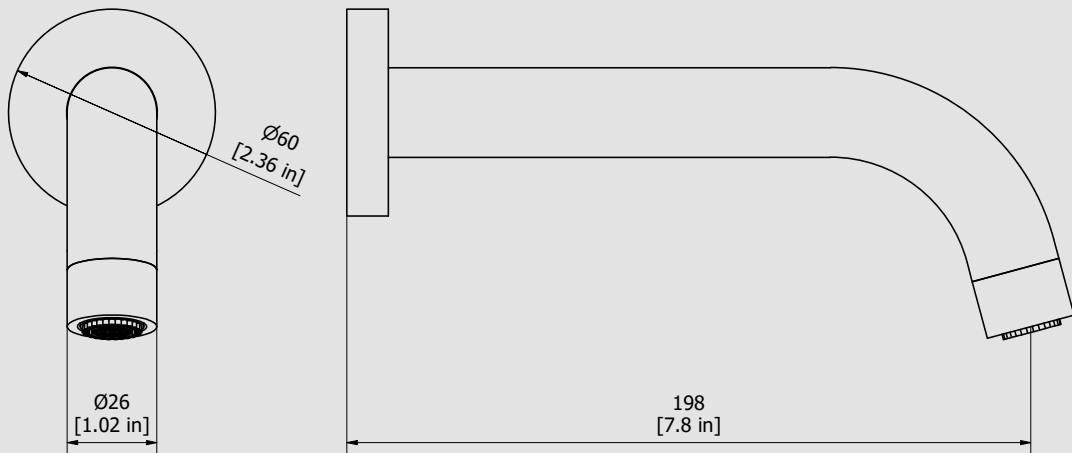

### MA060

Description

**Shower arm with integrated shower aerator.**

Box Dimensions

**150x190x98 mm**

Weight

**0.4 kg**

Finishes

Dimensions

Cartridge

-

Threaded fitting

**G1/2" Female**

Aerator

-

Flow Rate (+/-10%)