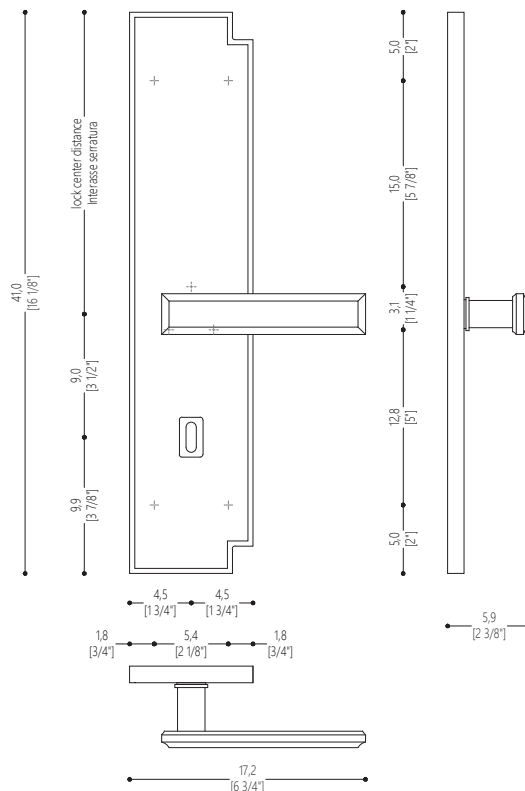

STANDARD

European.