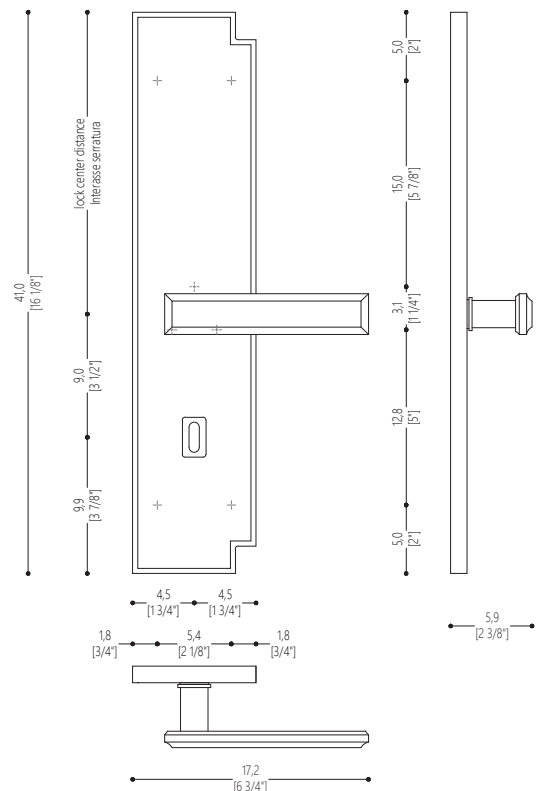

STANDARD

European.