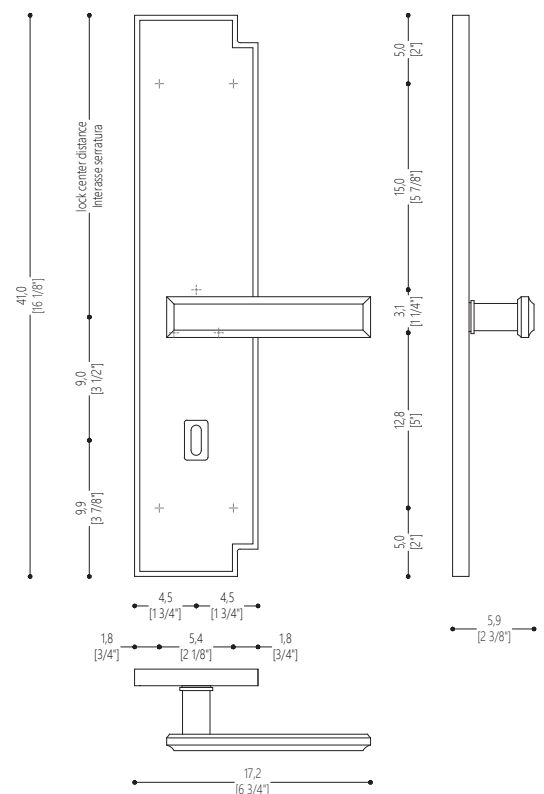

STANDARD

European.