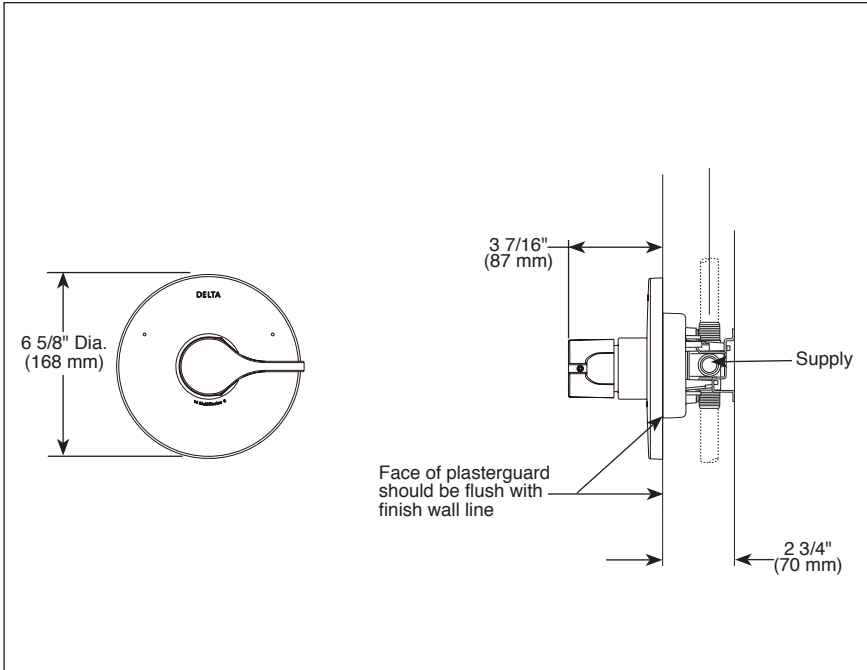

T14040▲

Submitted Model No.: \_\_\_\_\_

Specific Features: \_\_\_\_\_

▲ Designate Proper Finish Suffix

see what Delta can do™

### FEATURES:

- Monitor® 14 Series pressure balanced bath single handle mixing valve trim

### STANDARD SPECIFICATIONS:

- Maintains a balanced pressure of hot and cold water even when a valve is turned on or off elsewhere in the system
- For use with MultiChoice® Universal rough valve body (R10000 Series)
- Back-to-back installation capability
- Temperature only controlled with handle
- Field adjustable to limit handle rotation into hot water zone
- 120° maximum handle rotation
- All parts replaceable from the front of the valve
- Stem extension kit RP77991 can be ordered to allow for an additional 1 3/4" wall thickness. RP77991 ships with chrome escutcheon screws. For special finishes also order RP12630 escutcheon screws in desired finish.