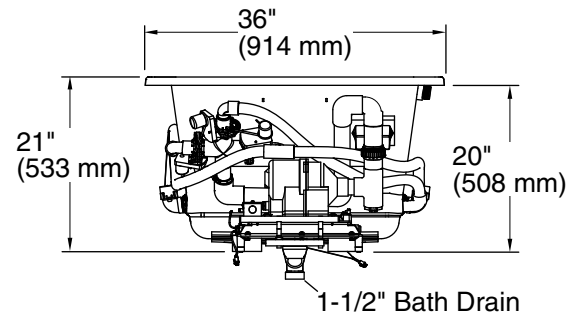

##### Color Code Description

	0	White
	G9	Sandbar
	K4	Cashmere

No change in measurement if connected with drain illustrated. (K-7272)

Blower Motor/Control Access  
30" (762 mm) W x  
15" (381 mm) H Min

### Technical Information

All product dimensions are nominal.

Installation:	Drop-in, Under-mount
Drain location:	End
Basin area, bottom:	39-9/16" x 24-11/16" (1005 mm x 627 mm)
Basin area, top:	53-5/8" x 29-1/2" (1362 mm x 749 mm)
Weight:	100 lbs (45.4 kg)
Minimum floor load:	54 lbs/ft <sup>2</sup> (263.7 kg/m <sup>2</sup> )
Water depth:	17-1/8" (435 mm)
Water capacity:	81.1 gal (307 L)
Cutout:	Drop-in, 59-1/2" x 35-1/2" (1511 mm x 902 mm)
Electrical component rating:	Blower: 240 V, 5 A, 50/60 Hz
Blower speed:	Variable
Minimum flat for door:	2-11/16" (68 mm)