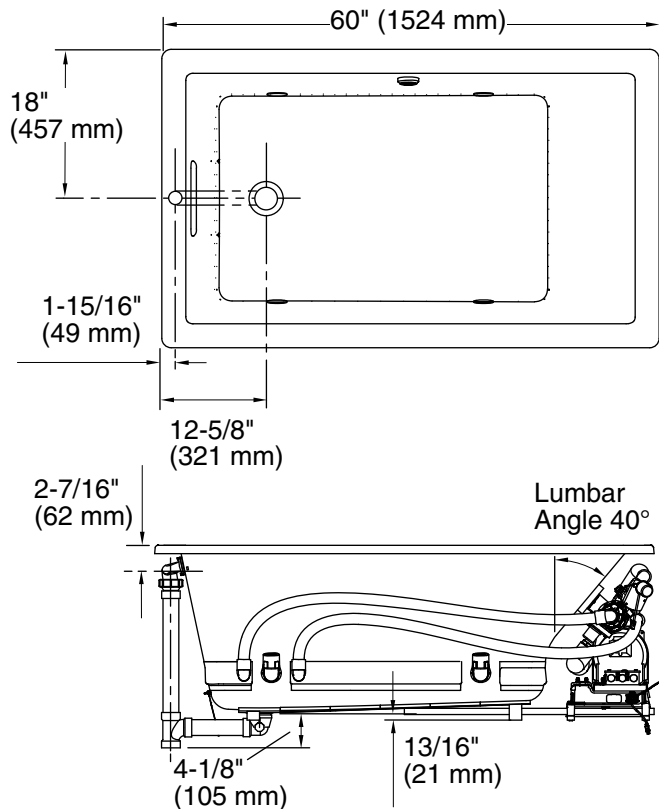

No change in measurement if connected with drain illustrated. (K-7272)

Blower Motor/Control Access
30" (762 mm) W x
15" (381 mm) H Min