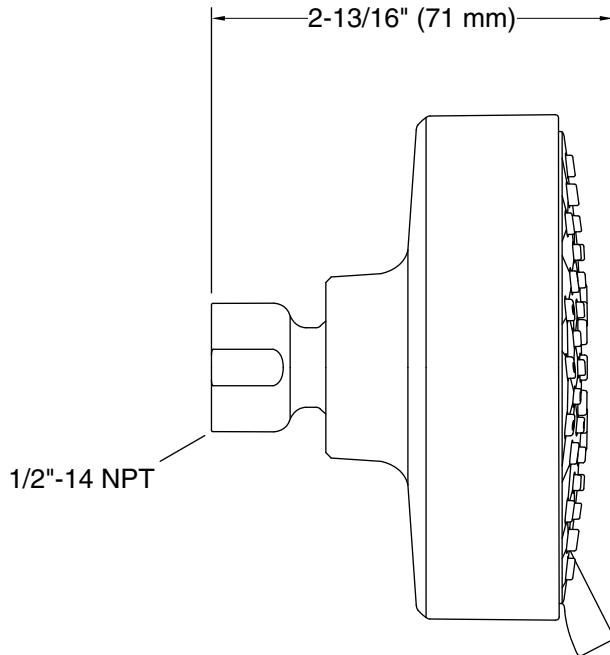

Technical Information

All product dimensions are nominal.

Showerhead/Body Spray:

Rated maximum flow: 1.5 gal/min (5.7 l/min)

Notes

Install this product according to the installation instructions.