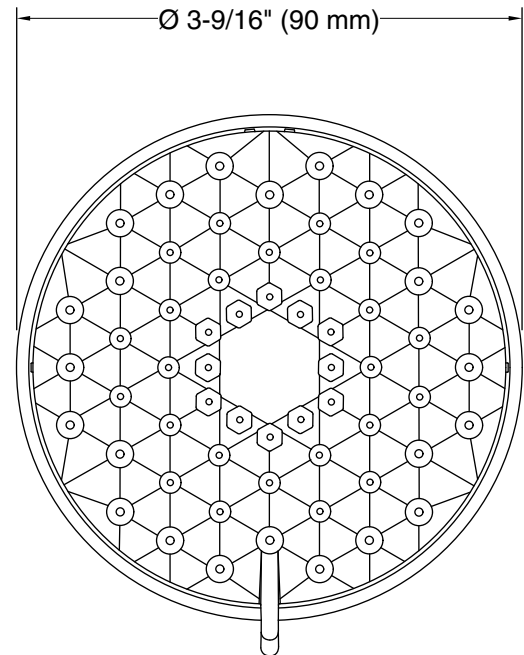

Technical Information

All product dimensions are nominal.

Showerhead/Body Spray:

Rated maximum flow: 1.5 gal/min (5.7 l/min)

Notes

Install this product according to the installation instructions.