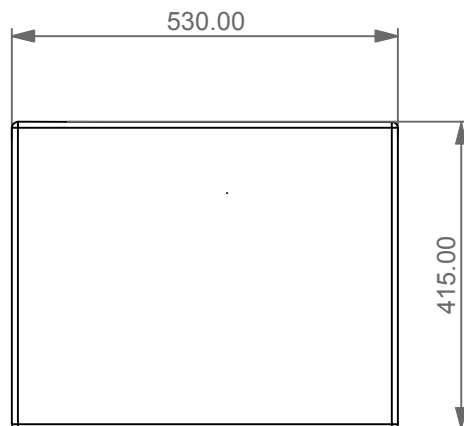

SECTION

TOP

REAR

FRONT

LEFT

Designation
Vaso a terra Oz scarico a parete
convertibile a pavimento con curva tecnica
Oz wc back to wall, wall drain suitable
for floor drain with technical elbow

Scale
1:10

cod.OZW01