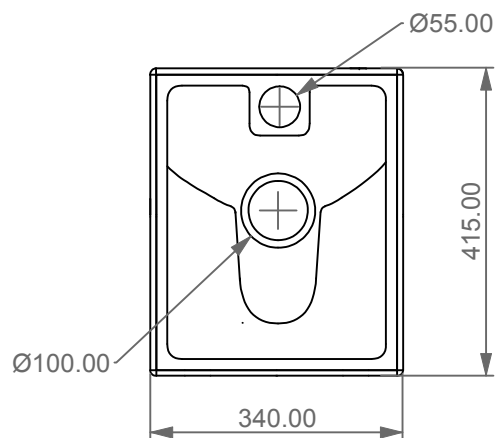

GSG
CERAMIC DESIGN

Vaso a terra Oz scarico a parete
convertibile a pavimento con curva tecnica
Oz wc back to wall
wall drain suitable for floor drain
with technical elbow

Con connessione eccentrica per scarico a suolo.
With outlying drainage connector for floor trap.

SECTION

TOP

REAR

FRONT

LEFT

Designation
Vaso a terra Oz scarico a parete
convertibile a pavimento con curva tecnica
Oz wc back to wall, wall drain suitable
for floor drain with technical elbow

Scale
1:10

cod.OZW01