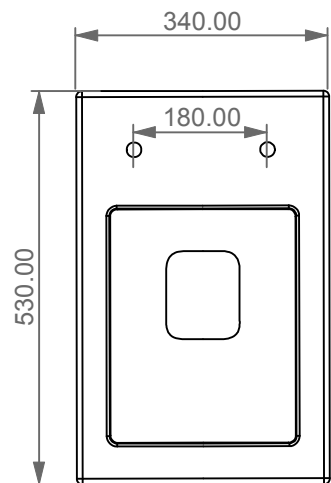

GSG
CERAMIC DESIGN

Vaso a terra Oz scarico a parete
convertibile a pavimento con curva tecnica
Oz wc back to wall
wall drain suitable for floor drain
with technical elbow

Con connessione eccentrica per scarico a suolo.
With outlying drainage connector for floor trap.

SECTION

TOP

REAR

FRONT

LEFT

Designation
Vaso a terra Oz scarico a parete
convertibile a pavimento con curva tecnica
Oz wc back to wall, wall drain suitable
for floor drain with technical elbow

Scale
1:10

cod.OZW01