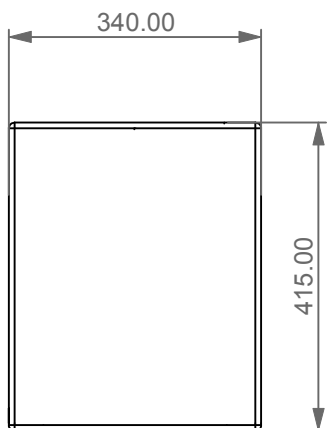

GSG
CERAMIC DESIGN

Vaso a terra Oz scarico a parete
convertibile a pavimento con curva tecnica
Oz wc back to wall
wall drain suitable for floor drain
with technical elbow

Con connessione eccentrica per scarico a suolo.
With outlying drainage connector for floor trap.

SECTION

TOP

REAR

FRONT

LEFT

Designation
Vaso a terra Oz scarico a parete
convertibile a pavimento con curva tecnica
Oz wc back to wall, wall drain suitable
for floor drain with technical elbow

Scale
1:10

cod.OZW01