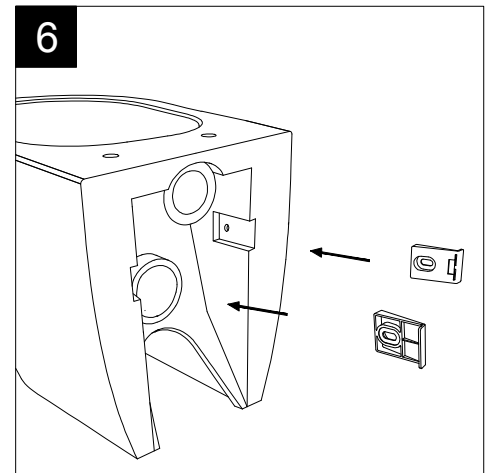

Guida all'installazione dei vasi a pavimento con kit di fissaggio a parete nascosto (cod. ACS51)

Serie: LIKE - BRIO - TOUCH - FLUT - SPEED

Installation guide for floor standing wc's with wall hidden fixing kit (cod. ACS51)

Serie: LIKE - BRIO - TOUCH - FLUT - SPEED

①