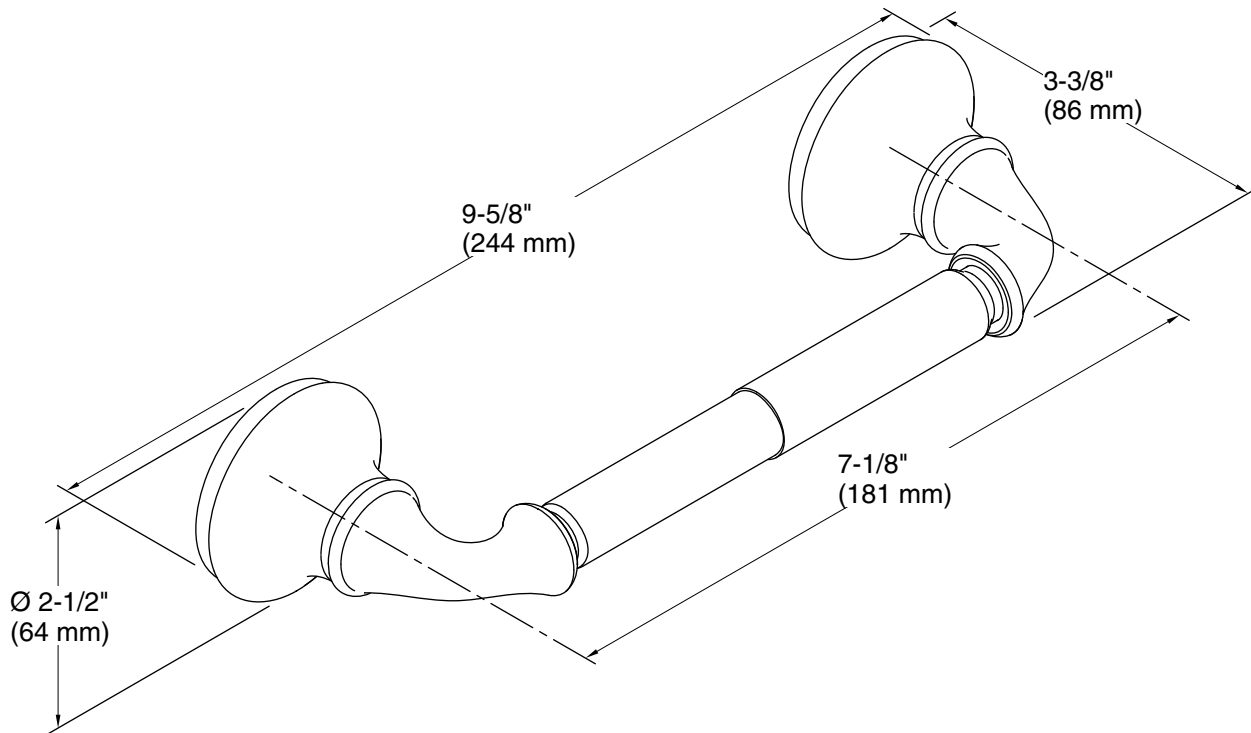

Features

- Coordinates with Forté faucets with sculpted lever handles.

Material

- Premium metal construction for durability and reliability.
- KOHLER finishes resist corrosion and tarnishing.

Installation

Technical Information

All product dimensions are nominal.

Material: Metal

Notes

Install this product according to the installation guide.